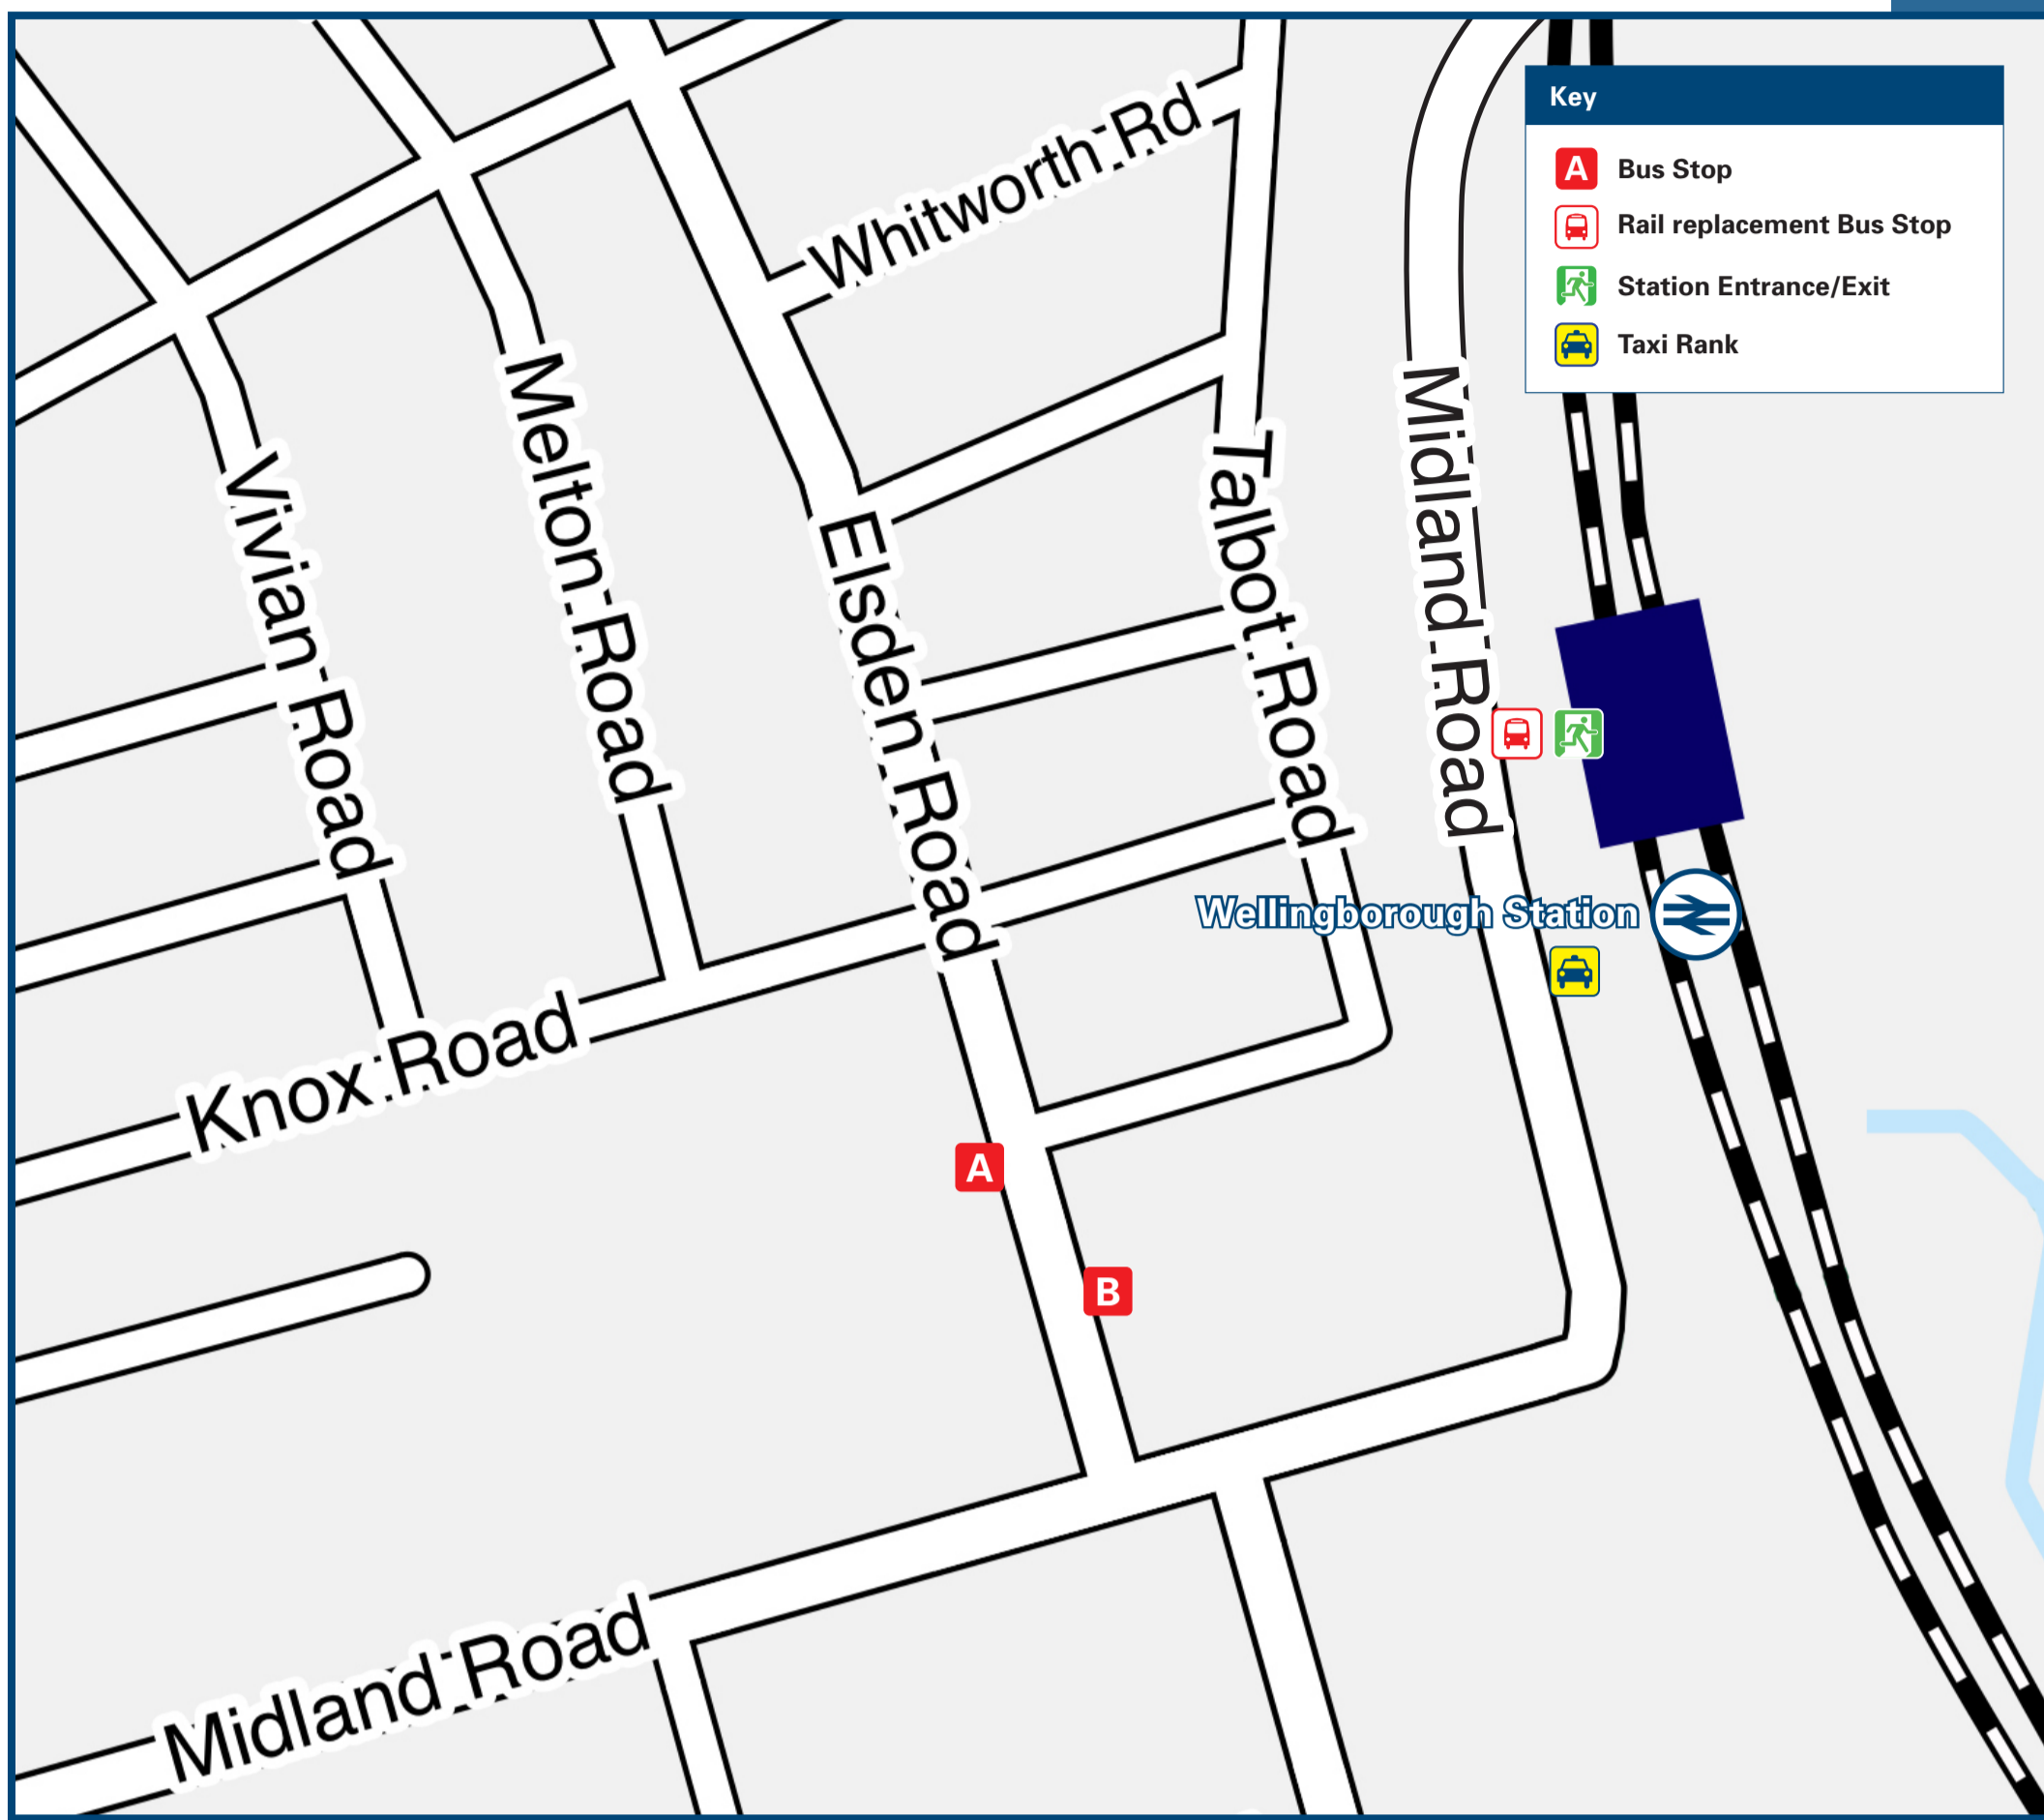

Wellingborough Station

Onward Travel Information

Buses and Taxis

Rail replacement buses and coaches depart from the front of the station.