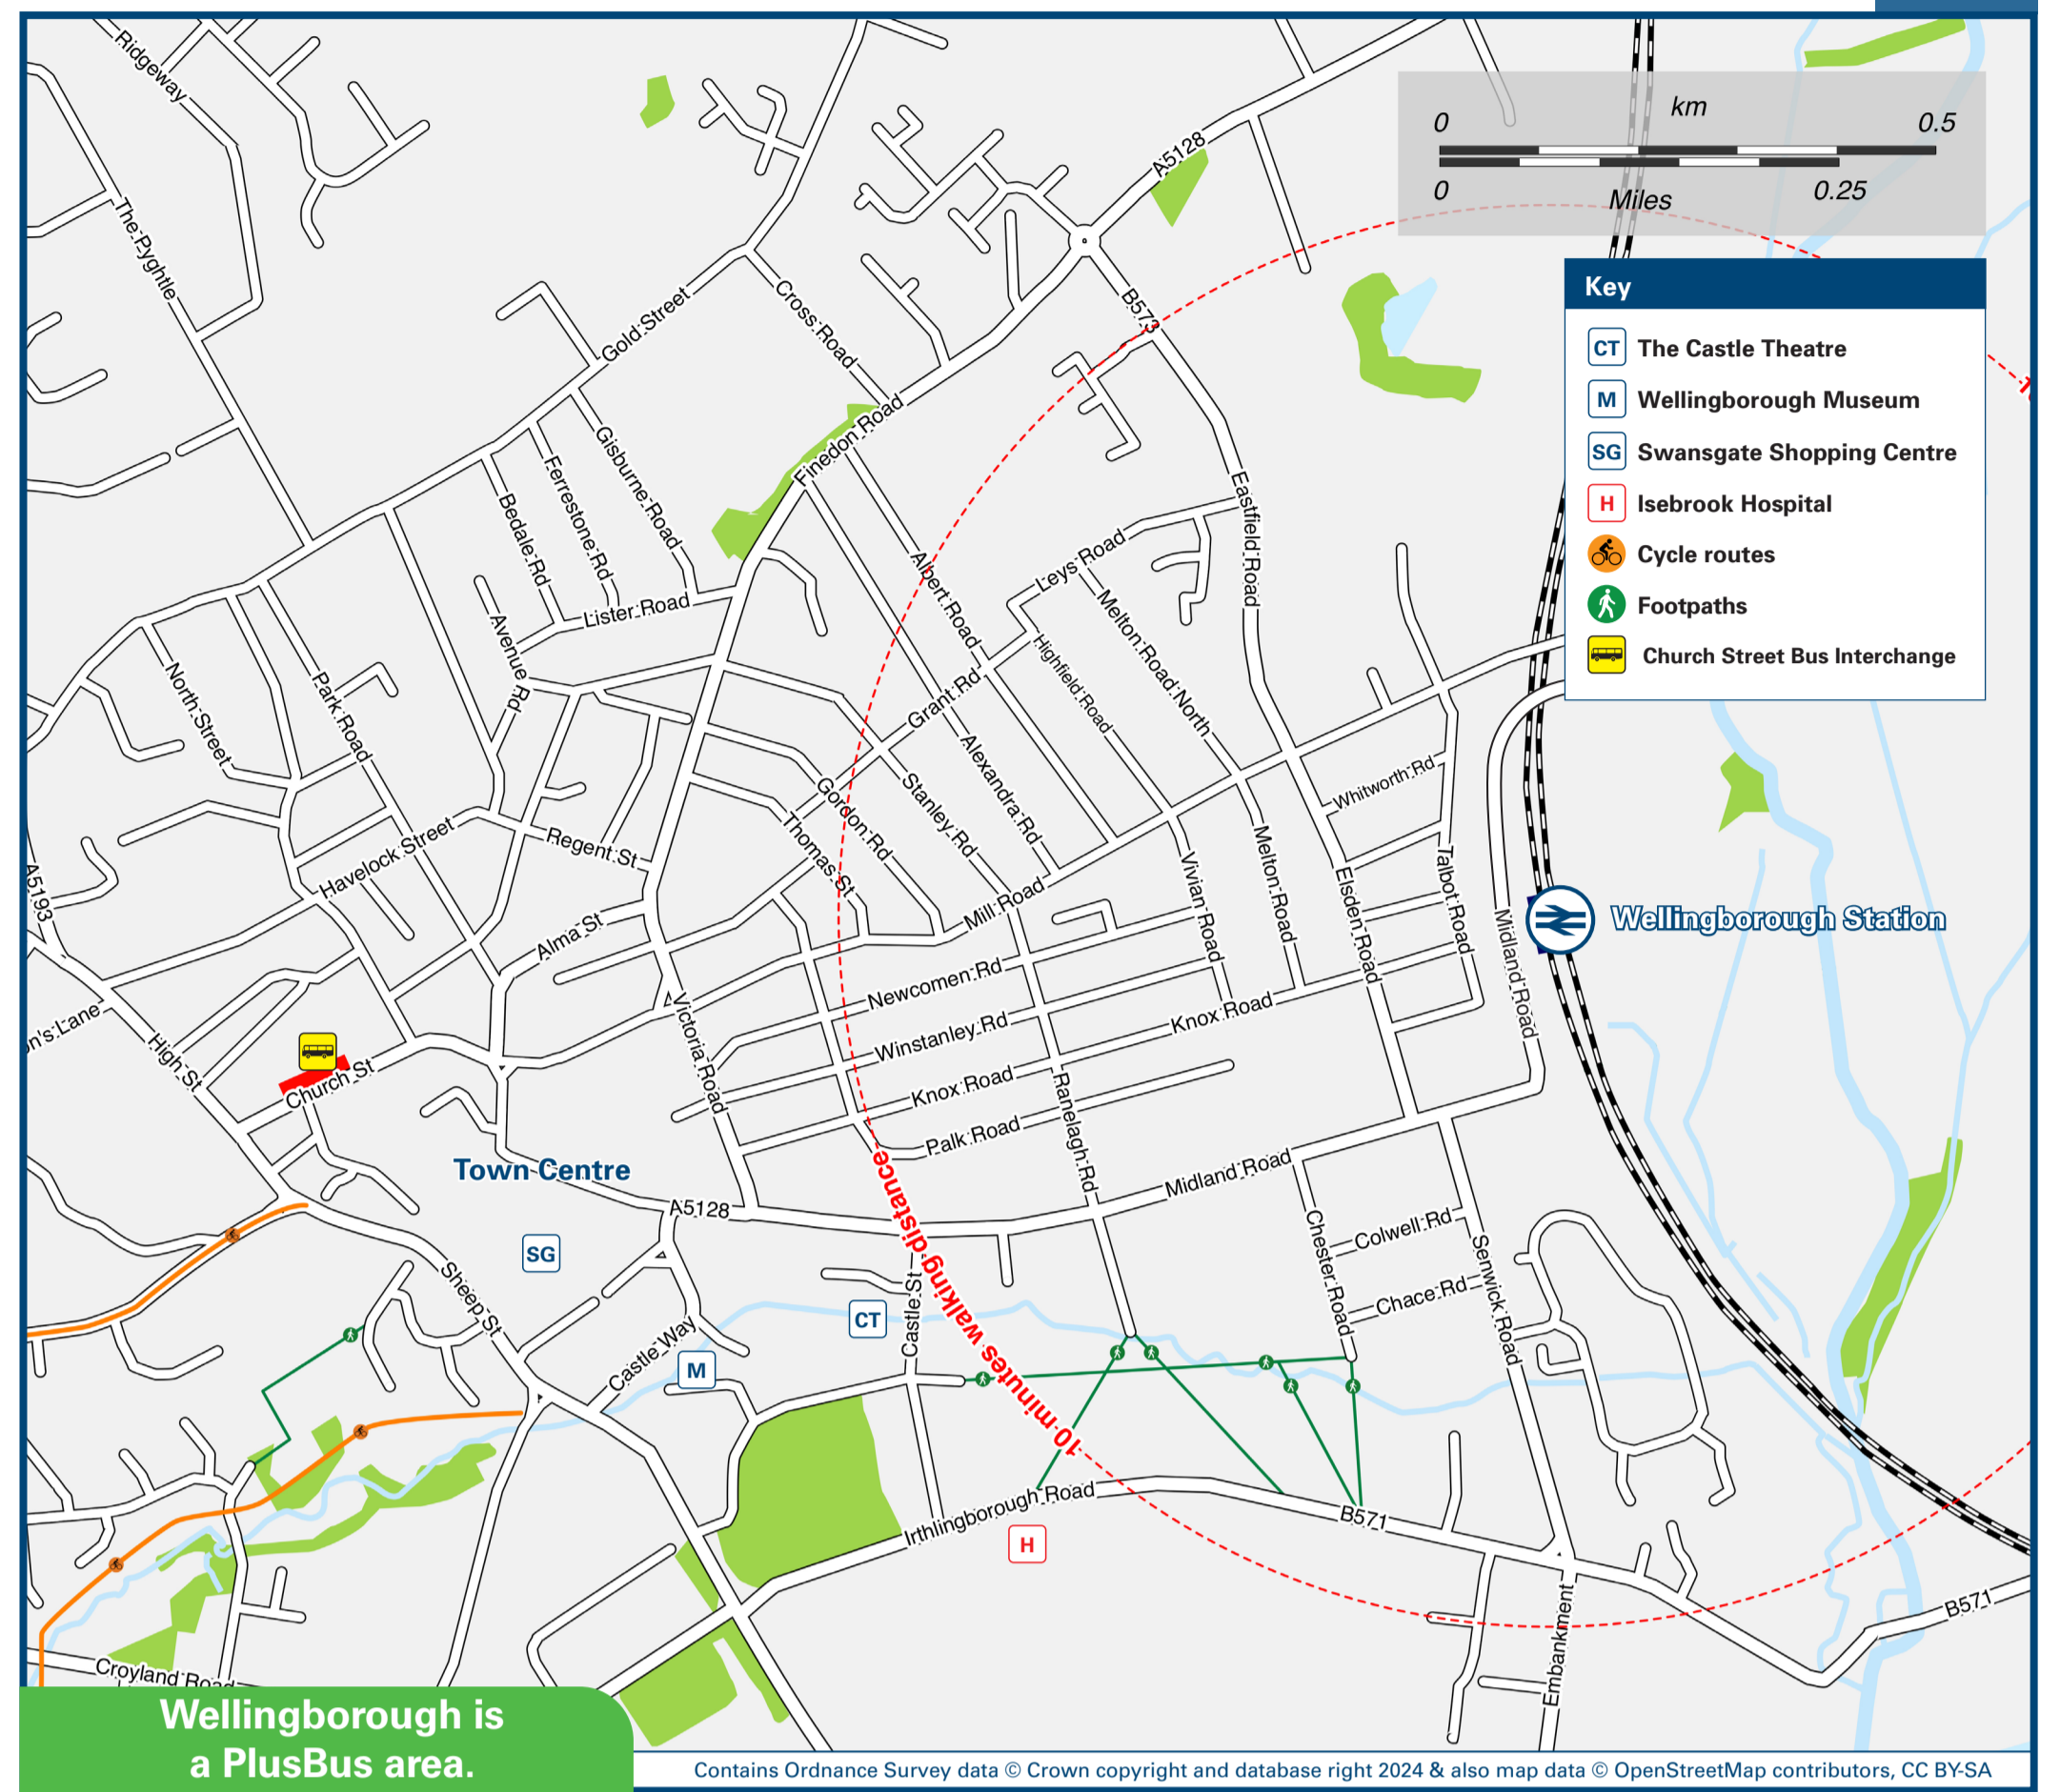

Local area map

PlusBus is a discount price 'bus pass' that you buy with your train ticket. It gives you unlimited bus travel around your chosen town, on participating buses. Visit www.plusbus.info

Main destinations by bus (Data correct at April 2024)

DESTINATION	BUS ROUTES	BUS STOP
Barton Seagrave	48	A
Bozeat	VH1*, W8**	Church Street
Burton Latimer	48	A
Corby (Town Centre, George Street)	X4	Church Street
Earls Barton	X4, X46, X47	Church Street
Finedon	48	A
Great Doddington	X47	Church Street
Great Harrowden	X4	Church Street
Higham Ferrers	X47	Church Street
Irchester	X46	Church Street
Irthlingborough (Cross, Church Street)	48	A
Irthlingborough (Nene Park NHS Clinic)	X47	Church Street
Isham	X4	Church Street
Kettering (Bus Interchange)	48, X4	A, Church Street
Little Irchester	VH1*, W8**, X46	Church Street

DESTINATION	BUS ROUTES	BUS STOP
Northampton (Bus Interchange)	X4, X46, X47	Church Street
Oundle	X4	Church Street
Peterborough (Queensgate Bus Station)	X4	Church Street
Raunds	X47	Church Street
Rushden (Grangeway)	X46	Church Street
Rushden (Town Centre)	X46, X47	Church Street
Rushden Lakes	X46, X47	Church Street
Stanwick	X47	Church Street
Wellingborough -		
- Doddington Road	X47	Church Street
- Hemmingwell (Guillemot Lane)	W2	Church Street
- Northampton Road	W1, X4, X46	Church Street
- Queensway (Shelley Road)	W1	Church Street
- Redhill Grange	X4	Church Street
- Stanton Cross (Driver Way)	48	A

DESTINATION	BUS ROUTES	BUS STOP
- Town Centre (Church Street)		
	15 minutes walk from this station via Midland Road - see Local area map.	
	48	B
	48	A
Wicksteed Park (Kettering)	X4	Church Street
Wilby	X4	Church Street
Wollaston	VH1*, W8**	Church Street

Notes

- PlusBus destination, please see below for details.
- Bus routes 48, X46, W1 and W2 operate Mondays to Saturdays.
- Bus routes X4 and X47 operate daily.
- For bus times, and other bus enquiries please contact Traveline on 0871 200 22 33 or contact the bus operator (see below):
- Stagecoach Midlands (for bus routes 48, W1, W2, W8, X4, X46 & X47) call 0345 241 8000 or Cogenhoe & Whiston Parish Council (for bus route VH1) call 07512 045 418.
- Plusbus tickets are valid within the Wellingborough Plusbus zone on all bus routes on this poster except route VH1
- Direct trains operate to this destination from this station.
- Bus route VH1 operates from Wellingborough on Saturdays only. Buses also call at Brafield on the Green, Cogenhoe, Easton Maudit, Great Houghton, Little Houghton, Grendon and Whiston.
- ** Bus route W8 operates Mondays to Fridays only.

Taxis

Wellingborough station is served by a taxi rank or cab office. Check availability before travelling, and pre-book if necessary. Please consider using the following local operators: (Inclusion of this number doesn't represent any endorsement of the taxi firm)

Lee Cabs
01933 442 444

Nucabs
01933 226 565

Phoenix Cars
01933 225 533

Further information about all onward travel