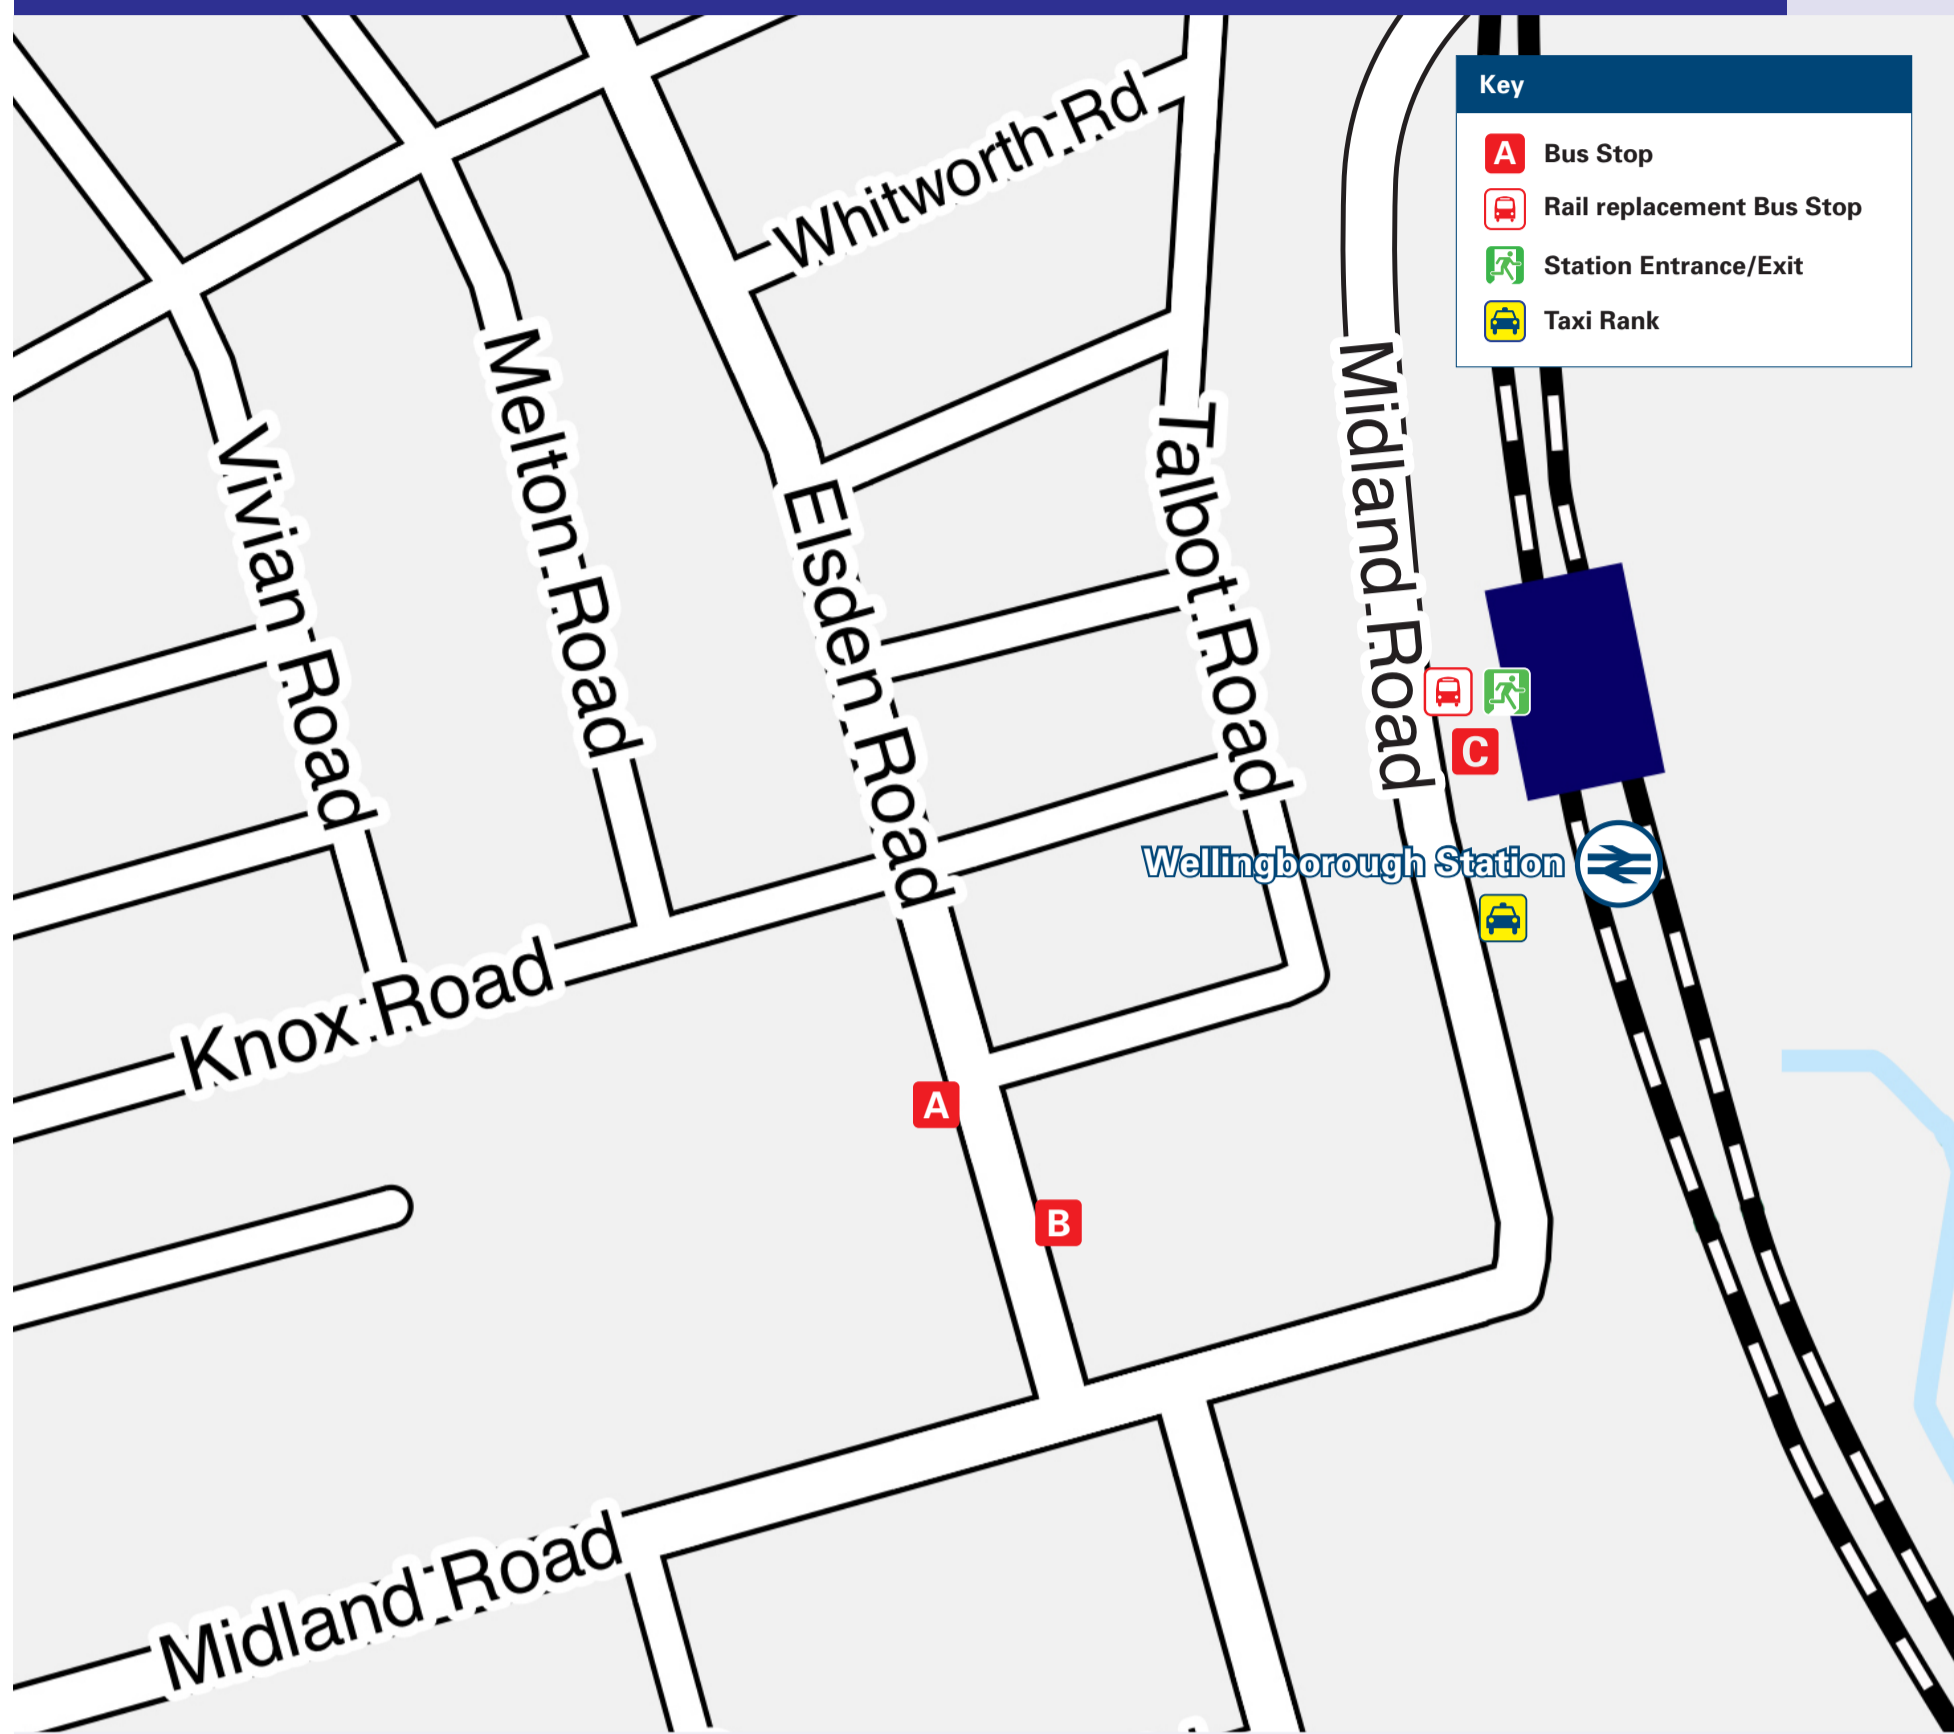

Onward Travel Information

Wellingborough Station

Buses and Taxis

Rail replacement buses and coaches will leave from the front of the station.

Local area map

Add **PlusBus** to your train ticket—now available on eTicket from leading rail ticketing apps—for unlimited bus travel in the **PlusBus** zone in your destination town or city. Visit plusbus.info

Main destinations by bus

(Data correct at June 2026)

DESTINATION	BUS ROUTES	BUS STOP	DESTINATION	BUS ROUTES	BUS STOP	DESTINATION	BUS ROUTES	BUS STOP
Barton Seagrave	48	A	Rushden Lakes	90#	C	Wicksteed Park (Kettering)	48	A
Burton Latimer	48	A	- Stanton Cross (Driver Way)	48	A			
Finedon	48	A						
Irthlingborough (Cross, Church Street)	48	A	- Town Centre (Church Street)	48	B			
Kettering (Bus Interchange)	48	A						
				90#	C			

20-25 minutes walk from this station via Midland Road - see Local area map.

NOTES

- **PlusBus** destination, please see below for details.
- **PlusBus** tickets are valid within the Wellingborough **PlusBus** zone on all bus routes.
- Bus route 48 operates a daily service.
- For bus times and days of operation please contact Traveline on www.traveline.info or call: 0871 200 22 33
- For further bus services around Wellingborough, connections are available from Church Street Bus Station in the centre of Wellingborough town. Please see Local Area Map for the location.
- # Bus route 90 operates a very limited daytime service, daily. 2 buses a day to Rushden Lakes, 3 buses a day to Church Street. Please check online with Traveline for times of departure.
- Direct trains operate to this destination from this station.