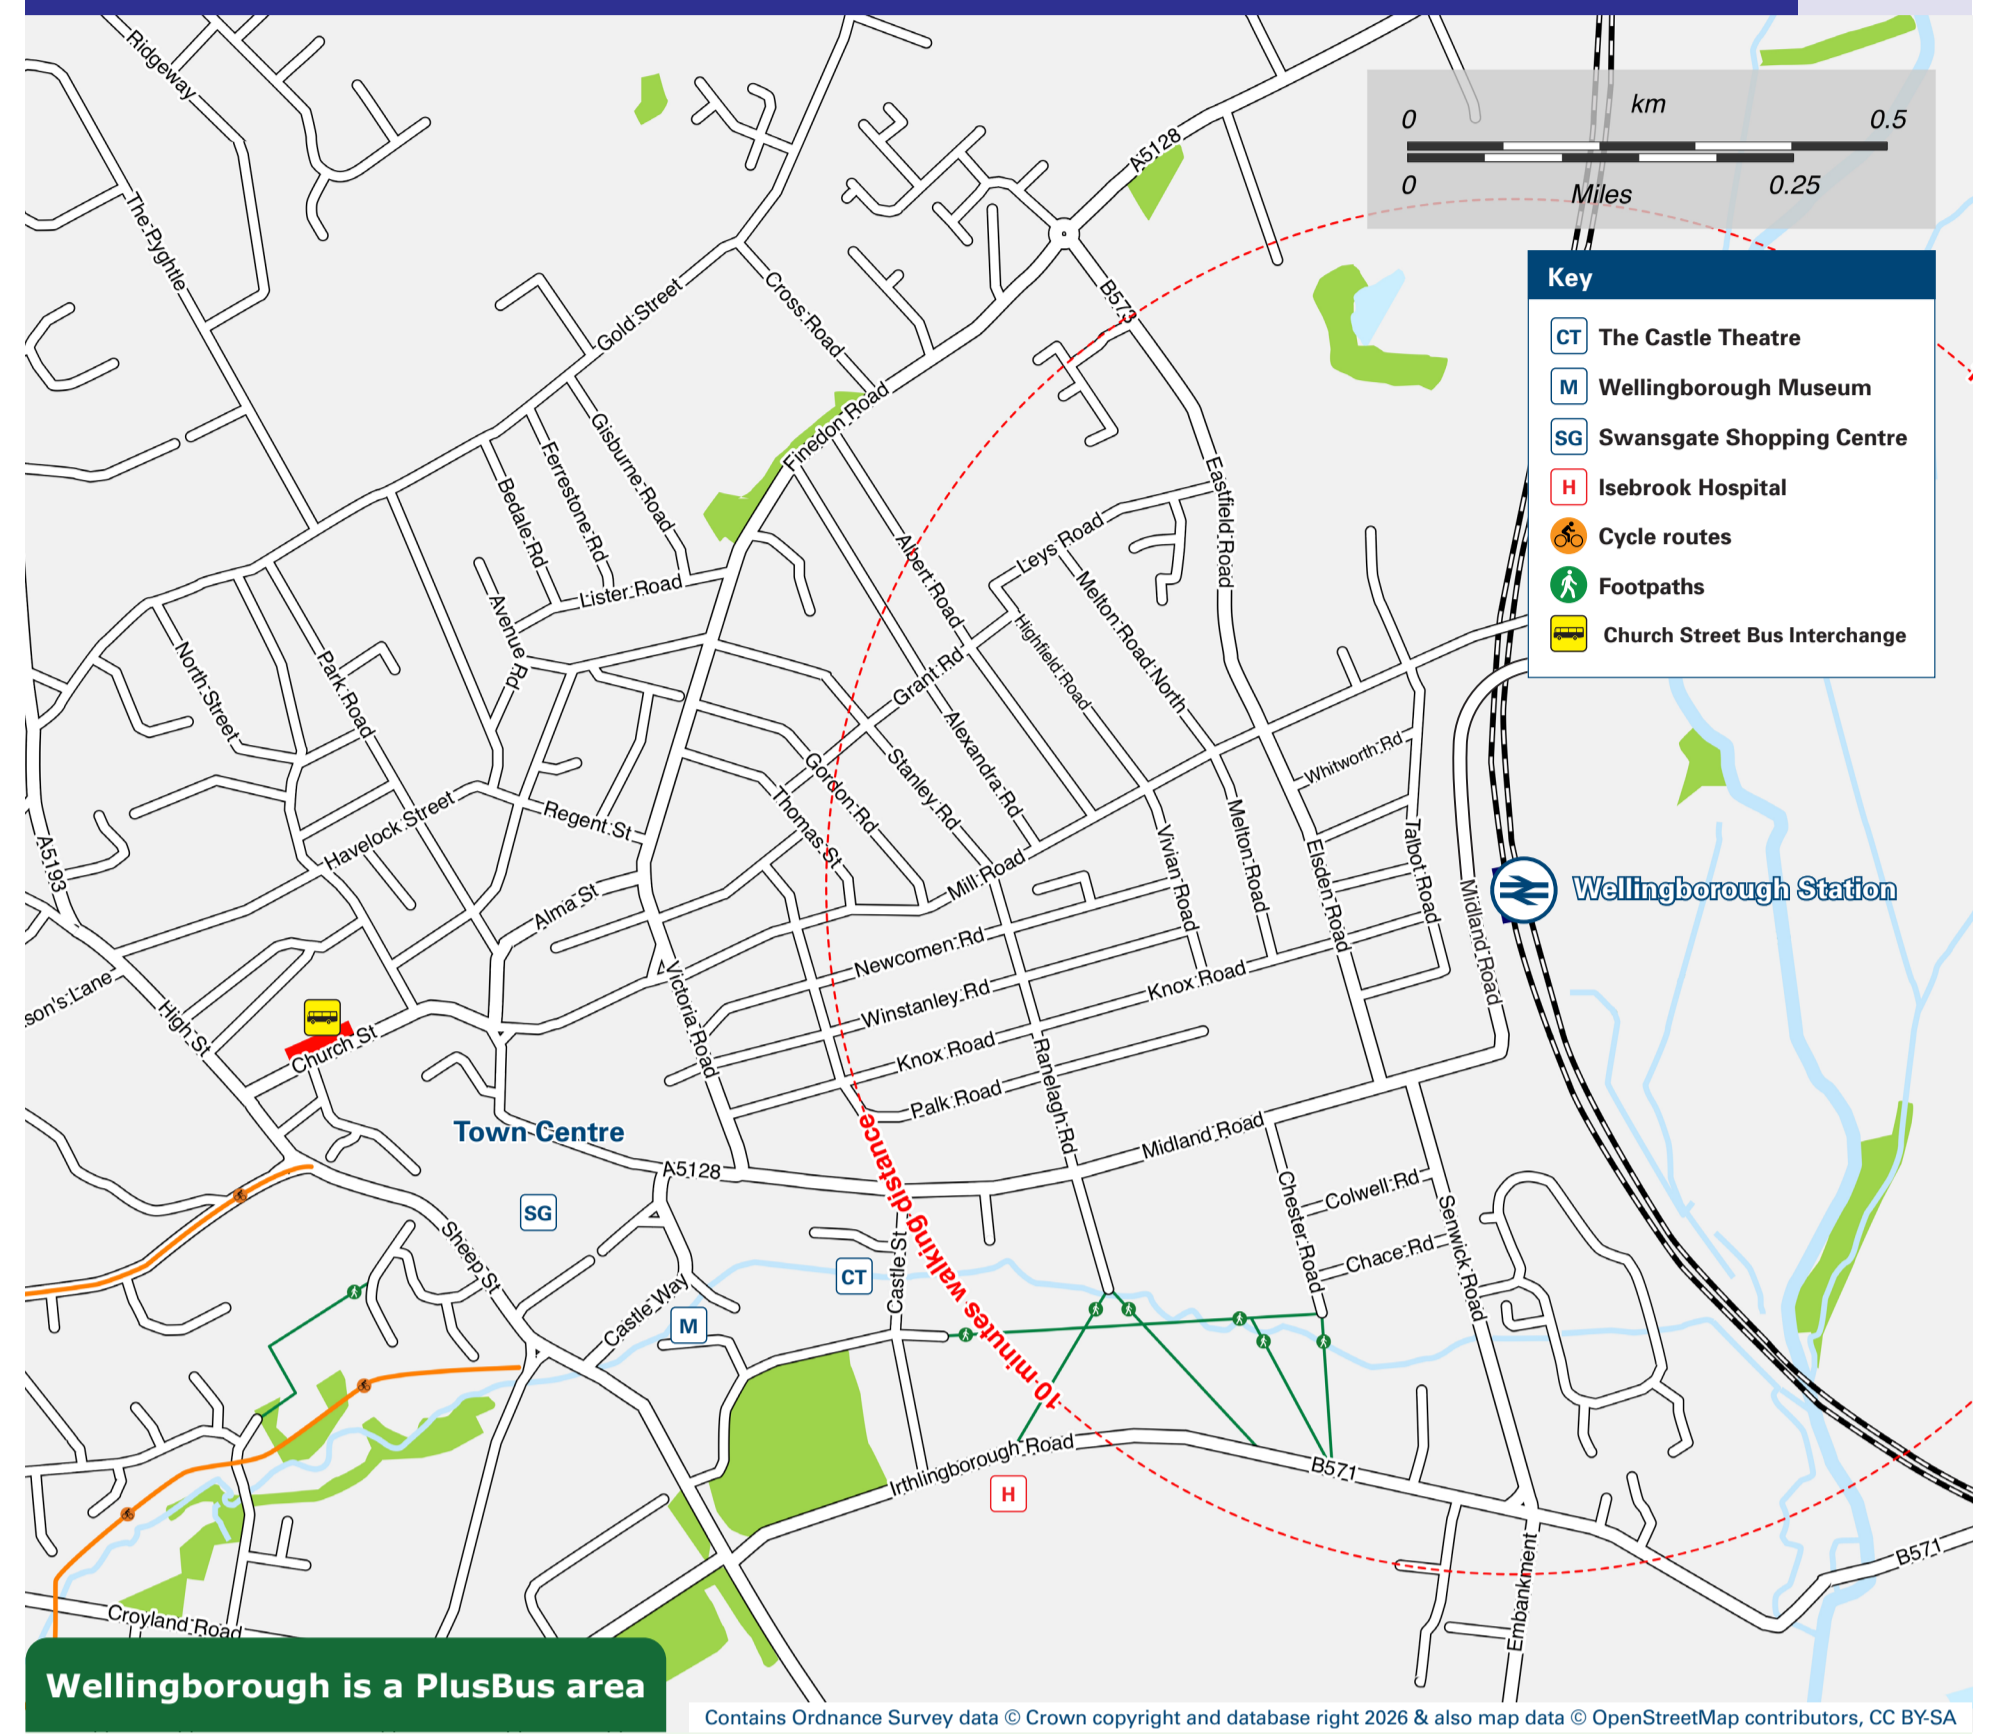

Onward Travel Information

Wellingborough Station

Buses and Taxis

Rail replacement buses and coaches will leave from the front of the station.

Local area map

Add **PlusBus** to your train ticket—now available on eTicket from leading rail ticketing apps—for unlimited bus travel in the **PlusBus** zone in your destination town or city. Visit plusbus.info

Main destinations by bus

(Data correct at June 2026)

DESTINATION	BUS ROUTES	BUS STOP	DESTINATION	BUS ROUTES	BUS STOP	DESTINATION	BUS ROUTES	BUS STOP
Barton Seagrave	48	A	Rushden Lakes	90#	C	Wicksteed Park (Kettering)	48	A
Burton Latimer	48	A	- Stanton Cross (Driver Way)	48	A			
Finedon	48	A						
Irthlingborough (Cross, Church Street)	48	A	- Town Centre (Church Street)	48	B			
Kettering (Bus Interchange)	48	A						
				90#	C			

20-25 minutes walk from this station via Midland Road - see Local area map.

NOTES

- **PlusBus** destination, please see below for details.
- **PlusBus** tickets are valid within the Wellingborough **PlusBus** zone on all bus routes.
- Bus route 48 operates a daily service.
- For bus times and days of operation please contact Traveline on www.traveline.info or call: 0871 200 22 33
- For further bus services around Wellingborough, connections are available from Church Street Bus Station in the centre of Wellingborough town. Please see Local Area Map for the location.
- # Bus route 90 operates a very limited daytime service, daily. 2 buses a day to Rushden Lakes, 3 buses a day to Church Street. Please check online with Traveline for times of departure.
- Direct trains operate to this destination from this station.