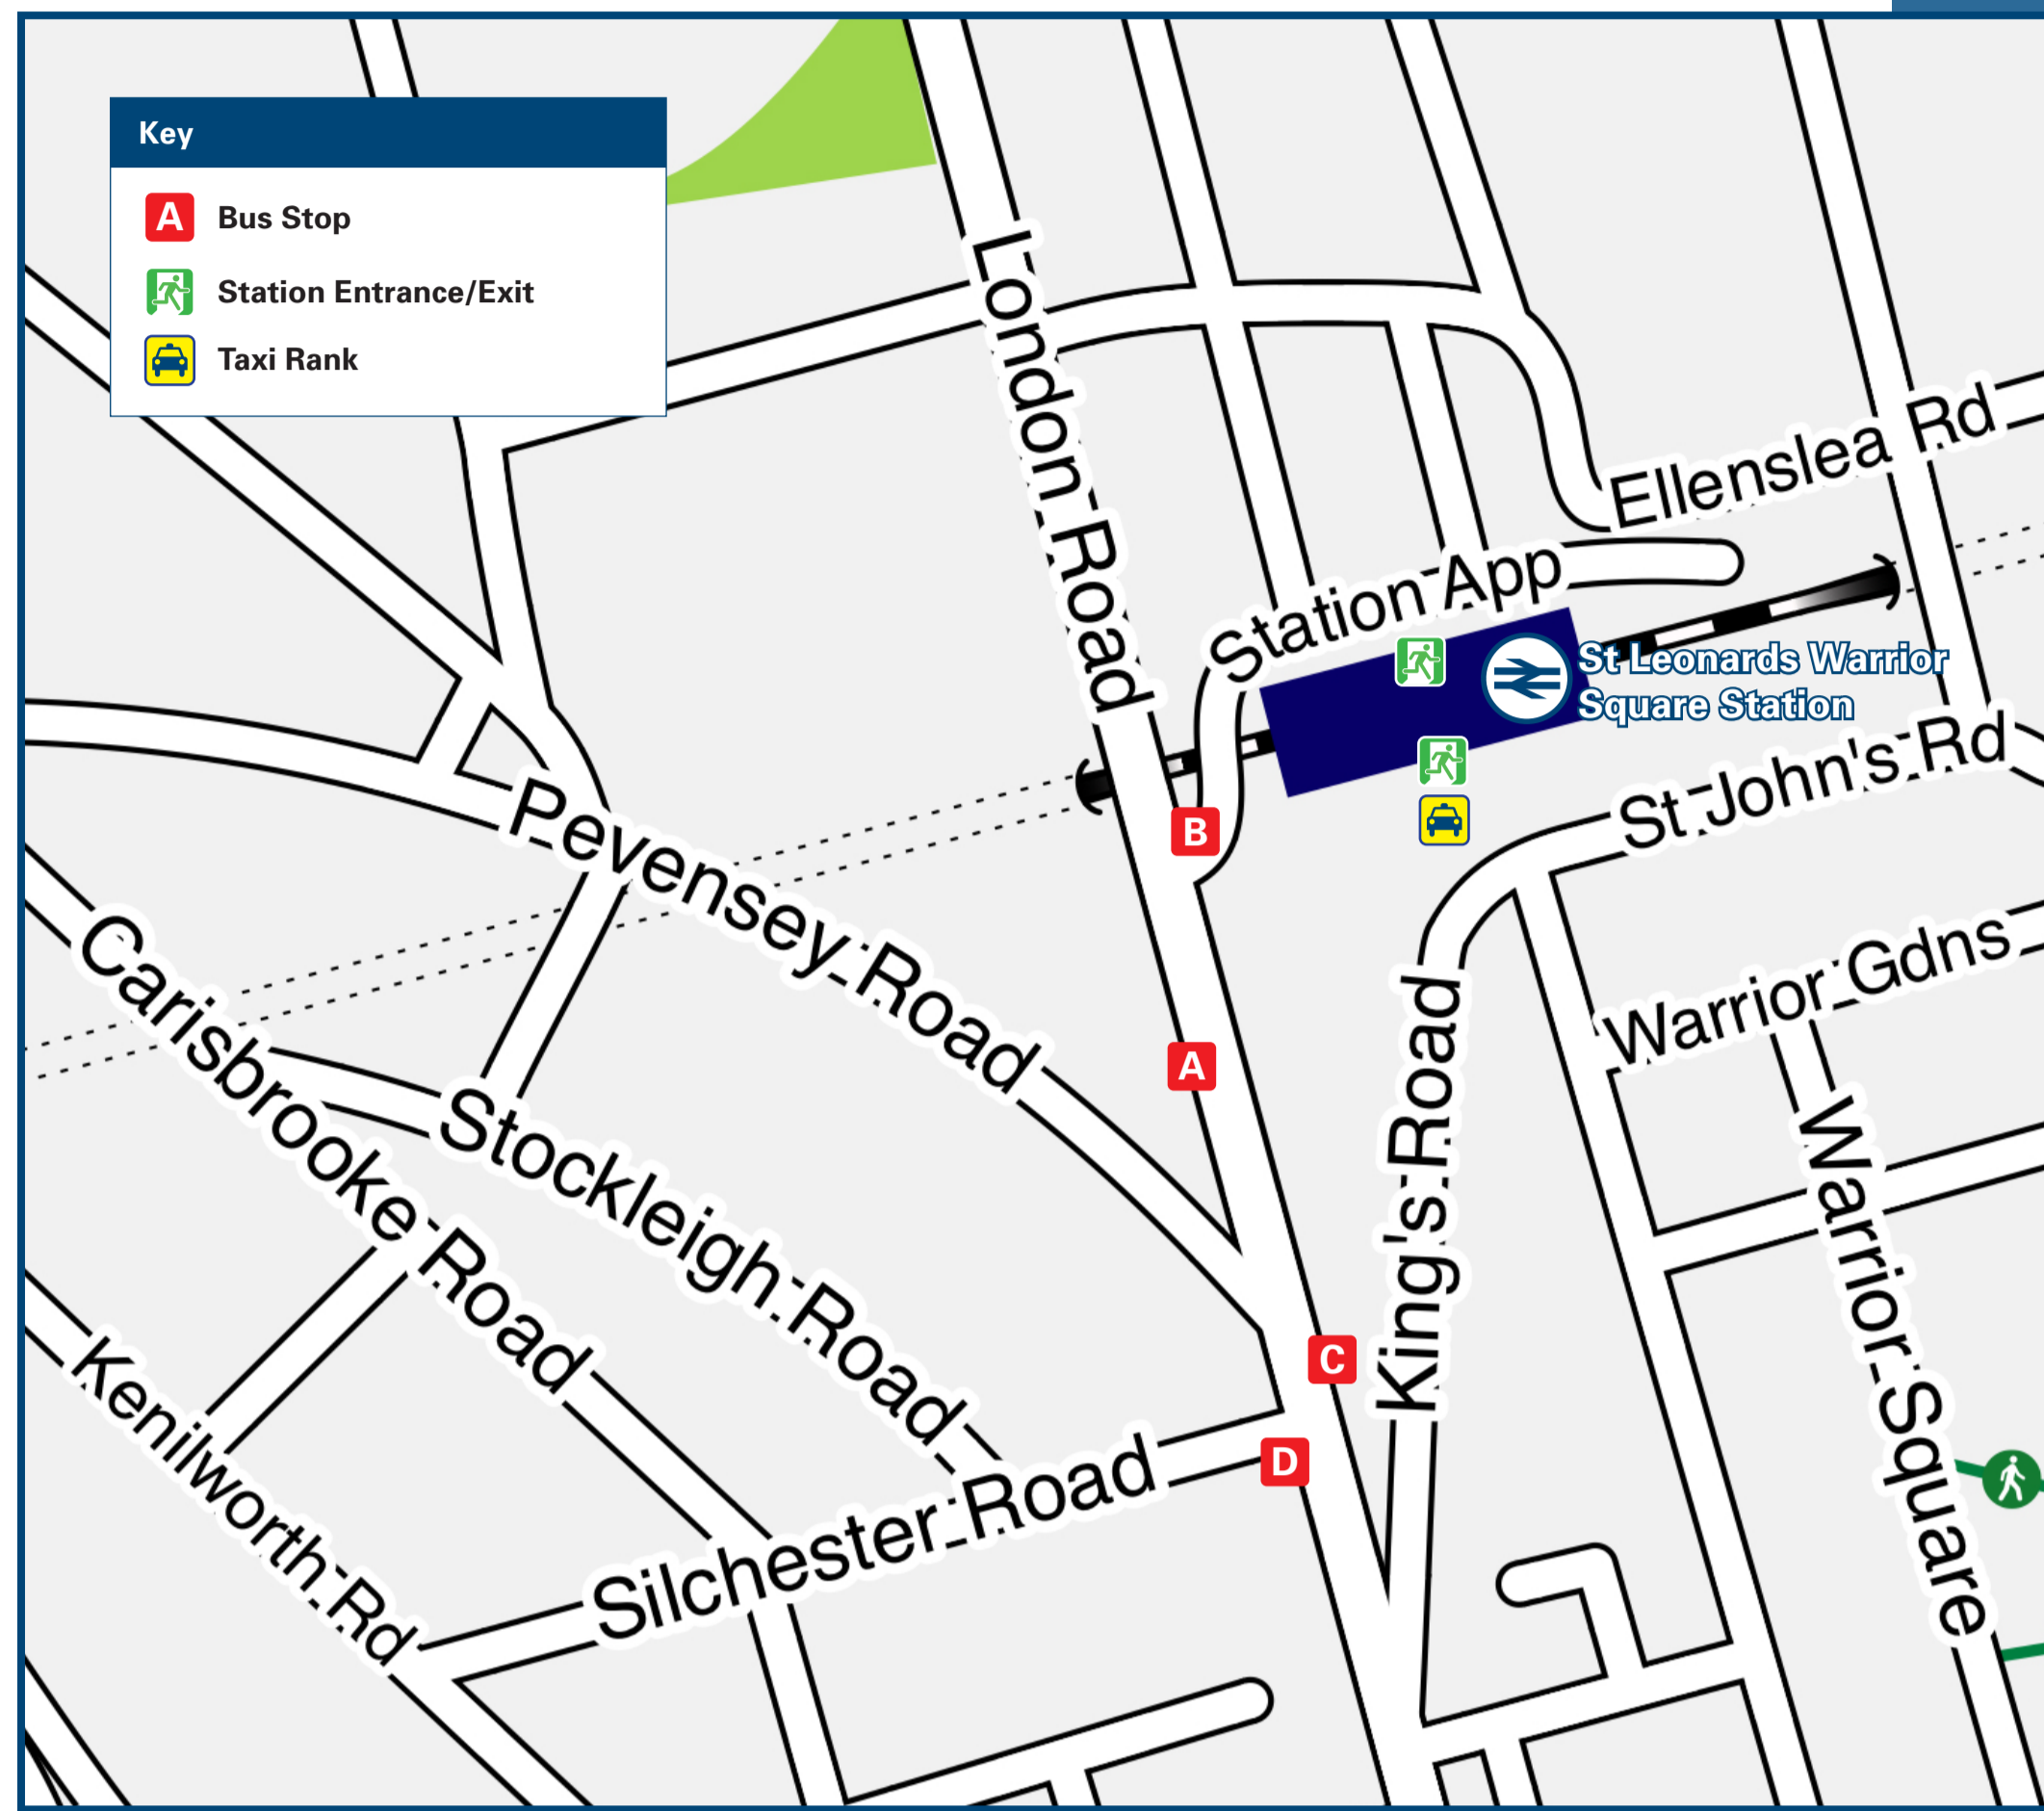

St Leonards Warrior Square Station

Onward Travel Information

Buses and Taxis

Replacement buses depart towards Hastings: Bus stop next to the Queen Victoria statue on Grand Parade; towards Battle: Bus stop opposite the Queen Victoria statue on Grand Parade.

Local area map

Main destinations by bus

(Data correct at July 2024)

DESTINATION	BUS ROUTES	BUS STOP
Bexhill (Town Centre) ⇄	98, 99	W
Bexhill Innovation Park	98	W
Eastbourne ⇄	98, 99	W
Glyne Gap (Ravenside Retail Park)	98, 99	W
Hastings Borough area (including St Leonards & Ore) -		
- Blacklands	31	C
- Bohemia (London Road)	20, 22	A, D
- Clive Vale	20	B, C
- Conquest Hospital	23#	C
	21	D

DESTINATION	BUS ROUTES	BUS STOP
- Harley Shute	22, 23#	A, D
- Hastings Old Town	20	B, C
- Hastings (Town Centre & Station) + ⇄	20, 22, 23#, 31	C
- Hollington (Tesco)	20, 22	A, D
- Mayfield Farm (Bodiam Drive)	20	A, D
- Ore village	20, 22	B, C
	31	C

DESTINATION	BUS ROUTES	BUS STOP
- Silverhill	20, 22	A, D
	21	D
- West St Leonards ⇄	23#, 31	D
	98, 99	W

Notes

Bus routes 20, 21, 22, 31, 98 and 99 operate daily.
For bus times and the latest bus service information, please contact Stagecoach South East: www.stagecoachbus.com/regional-help-and-contact/south-east, or telephone: 0345 241 8000.
⇄ Direct trains operate to this destination from this station.
STM Alight here for the Kent & East Sussex Railway.
+ Additional bus services operate from Hastings Rail Station to destinations not listed on this poster.
Bus route 23 operates a limited Mondays to Saturdays service, only. No evening or Sunday service.