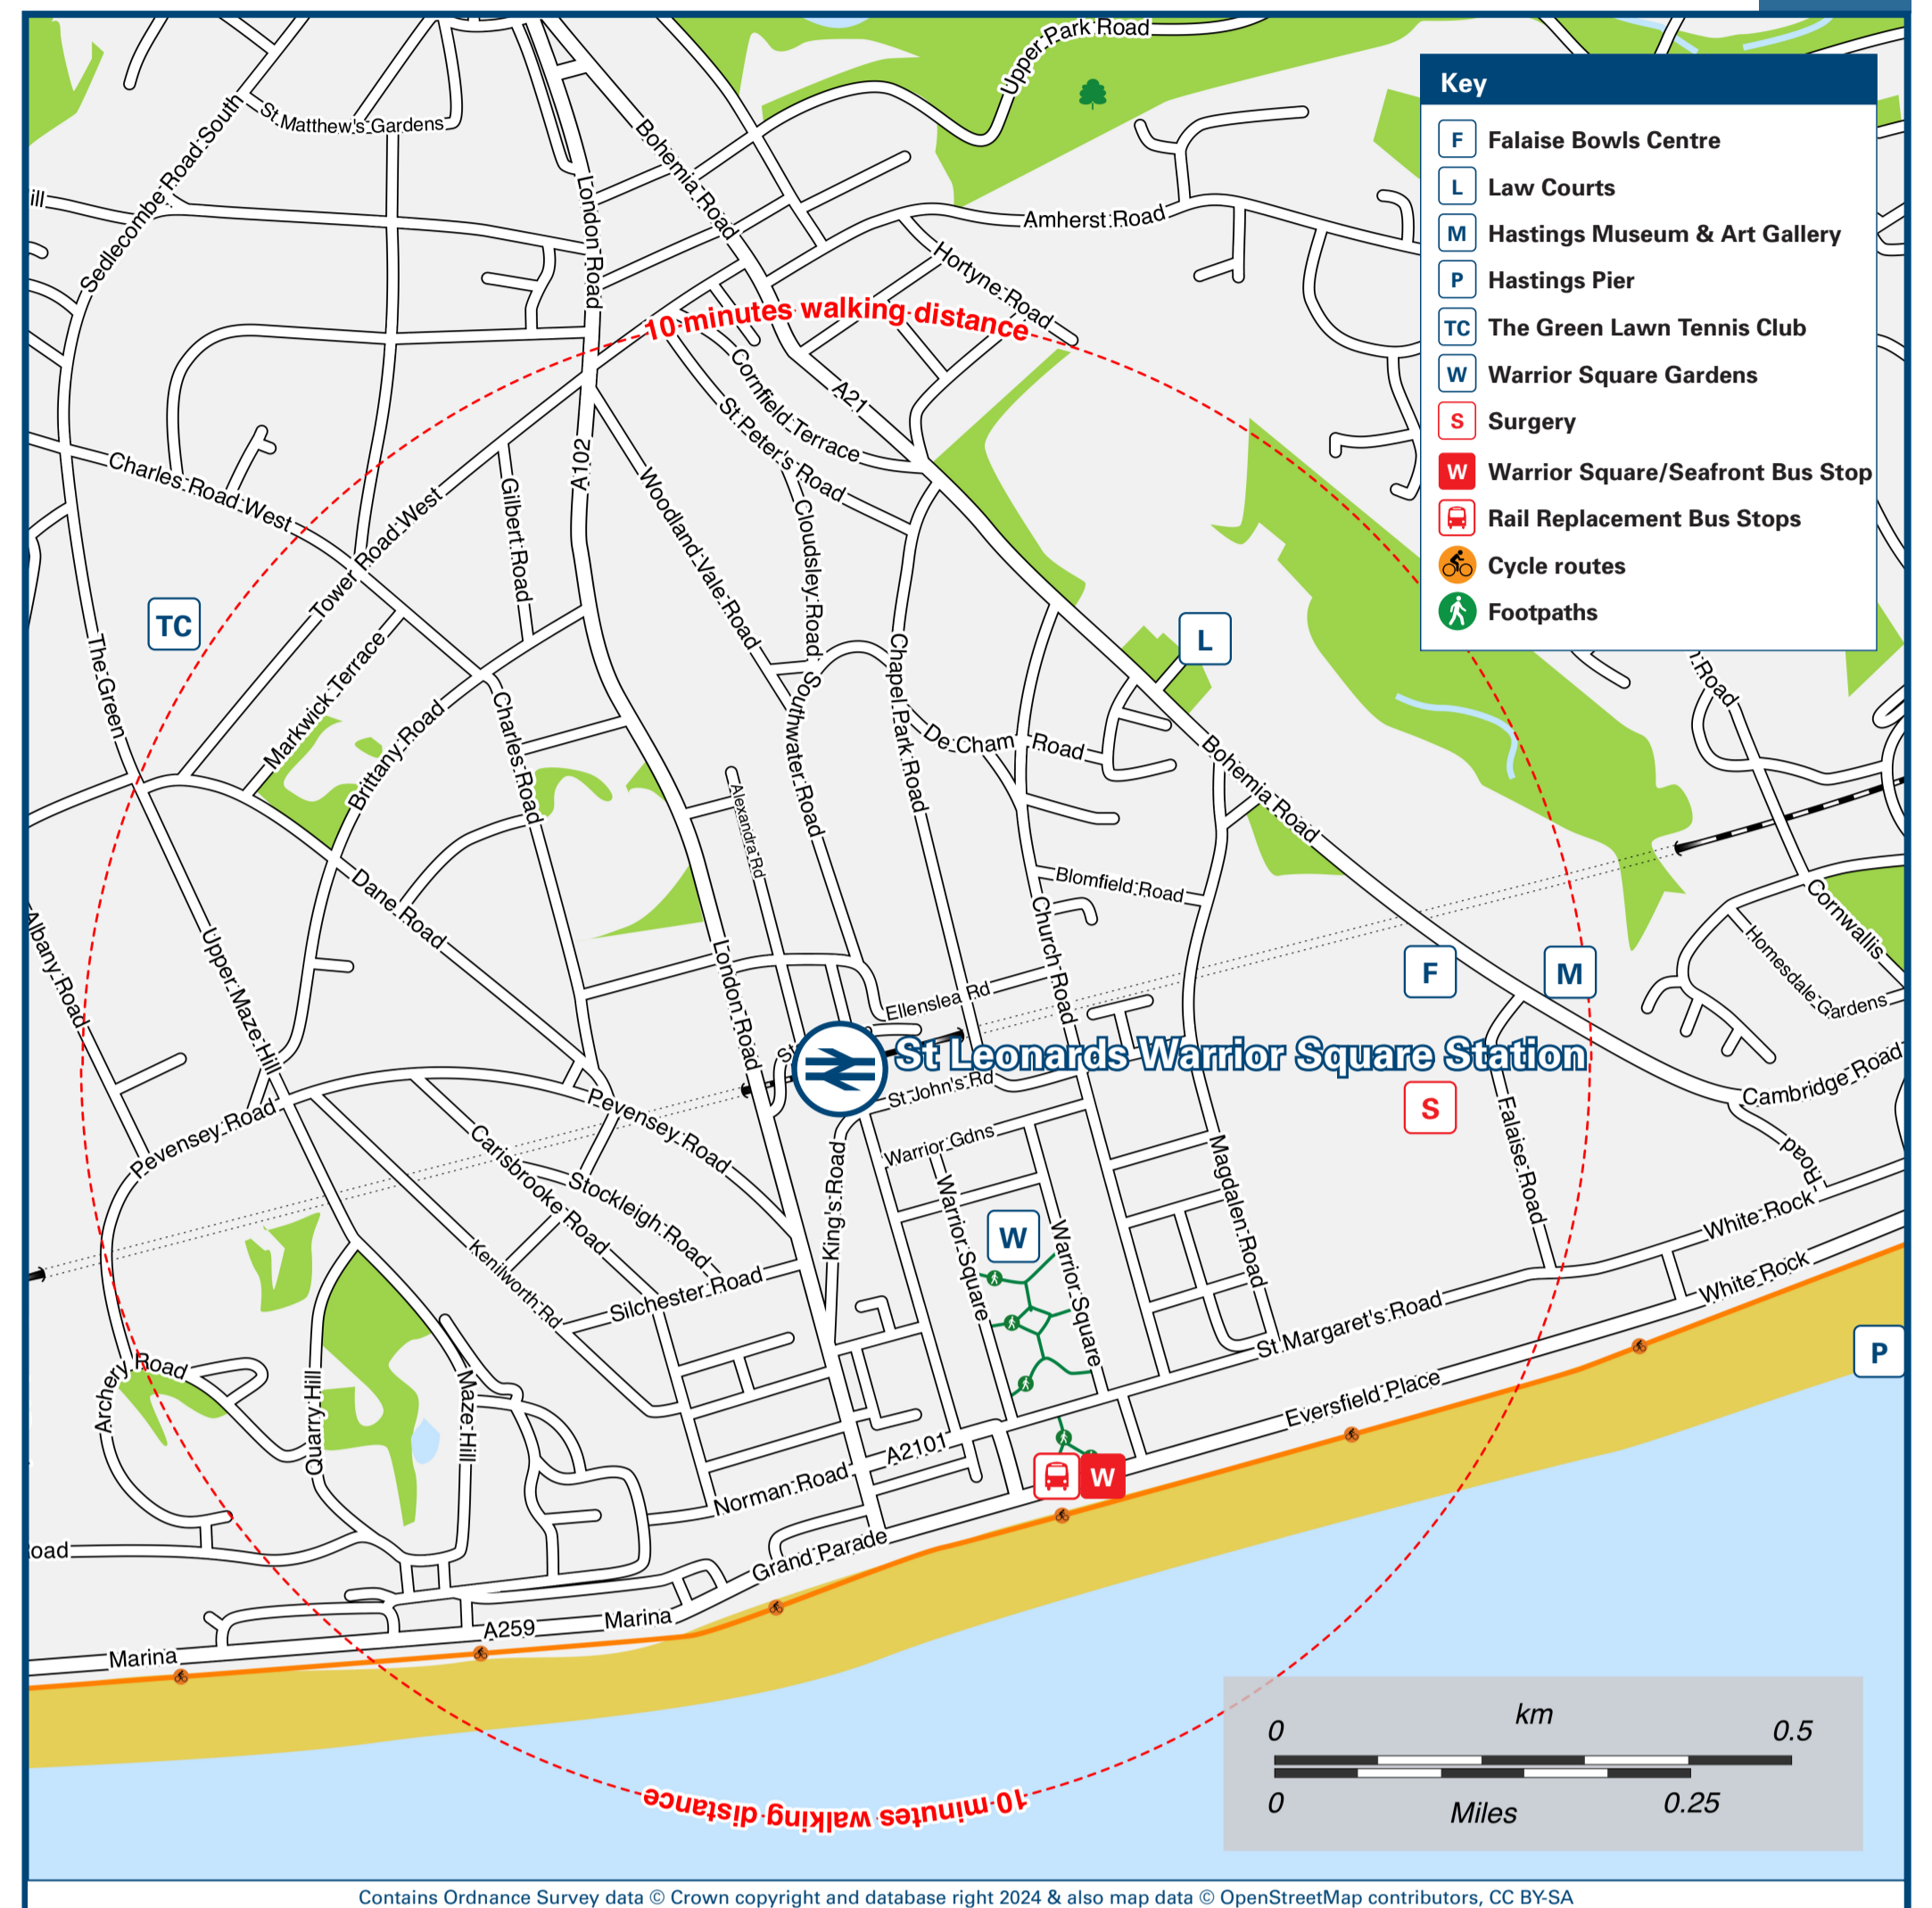

St Leonards Warrior Square Station

Onward Travel Information

Buses and Taxis

Replacement buses depart towards Hastings: Bus stop next to the Queen Victoria statue on Grand Parade; towards Battle: Bus stop opposite the Queen Victoria statue on Grand Parade.

Local area map

Main destinations by bus

(Data correct at July 2024)

DESTINATION	BUS ROUTES	BUS STOP
Bexhill (Town Centre) ⇄	98, 99	W
Bexhill Innovation Park	98	W
Eastbourne ⇄	98, 99	W
Glyne Gap (Ravenside Retail Park)	98, 99	W
Hastings Borough area (including St Leonards & Ore) -		
- Blacklands	31	C
- Bohemia (London Road)	20, 22	A, D
- Clive Vale	20	B, C
- Conquest Hospital	23#	C
	21	D

DESTINATION	BUS ROUTES	BUS STOP
- Harley Shute	22, 23#	A, D
- Hastings Old Town	20	B, C
- Hastings (Town Centre & Station) + ⇄	20, 22, 23#, 31	C
- Hollington (Tesco)	20, 22	A, D
- Mayfield Farm (Bodiam Drive)	20	A, D
- Ore village	20, 22	B, C
	31	C

DESTINATION	BUS ROUTES	BUS STOP
- Silverhill	20, 22	A, D
	21	D
- West St Leonards ⇄	23#, 31	D
	98, 99	W

Notes

Bus routes 20, 21, 22, 31, 98 and 99 operate daily.
For bus times and the latest bus service information, please contact Stagecoach South East: www.stagecoachbus.com/regional-help-and-contact/south-east, or telephone: 0345 241 8000.
⇄ Direct trains operate to this destination from this station.
STM Alight here for the Kent & East Sussex Railway.
+ Additional bus services operate from Hastings Rail Station to destinations not listed on this poster.
Bus route 23 operates a limited Mondays to Saturdays service, only. No evening or Sunday service.