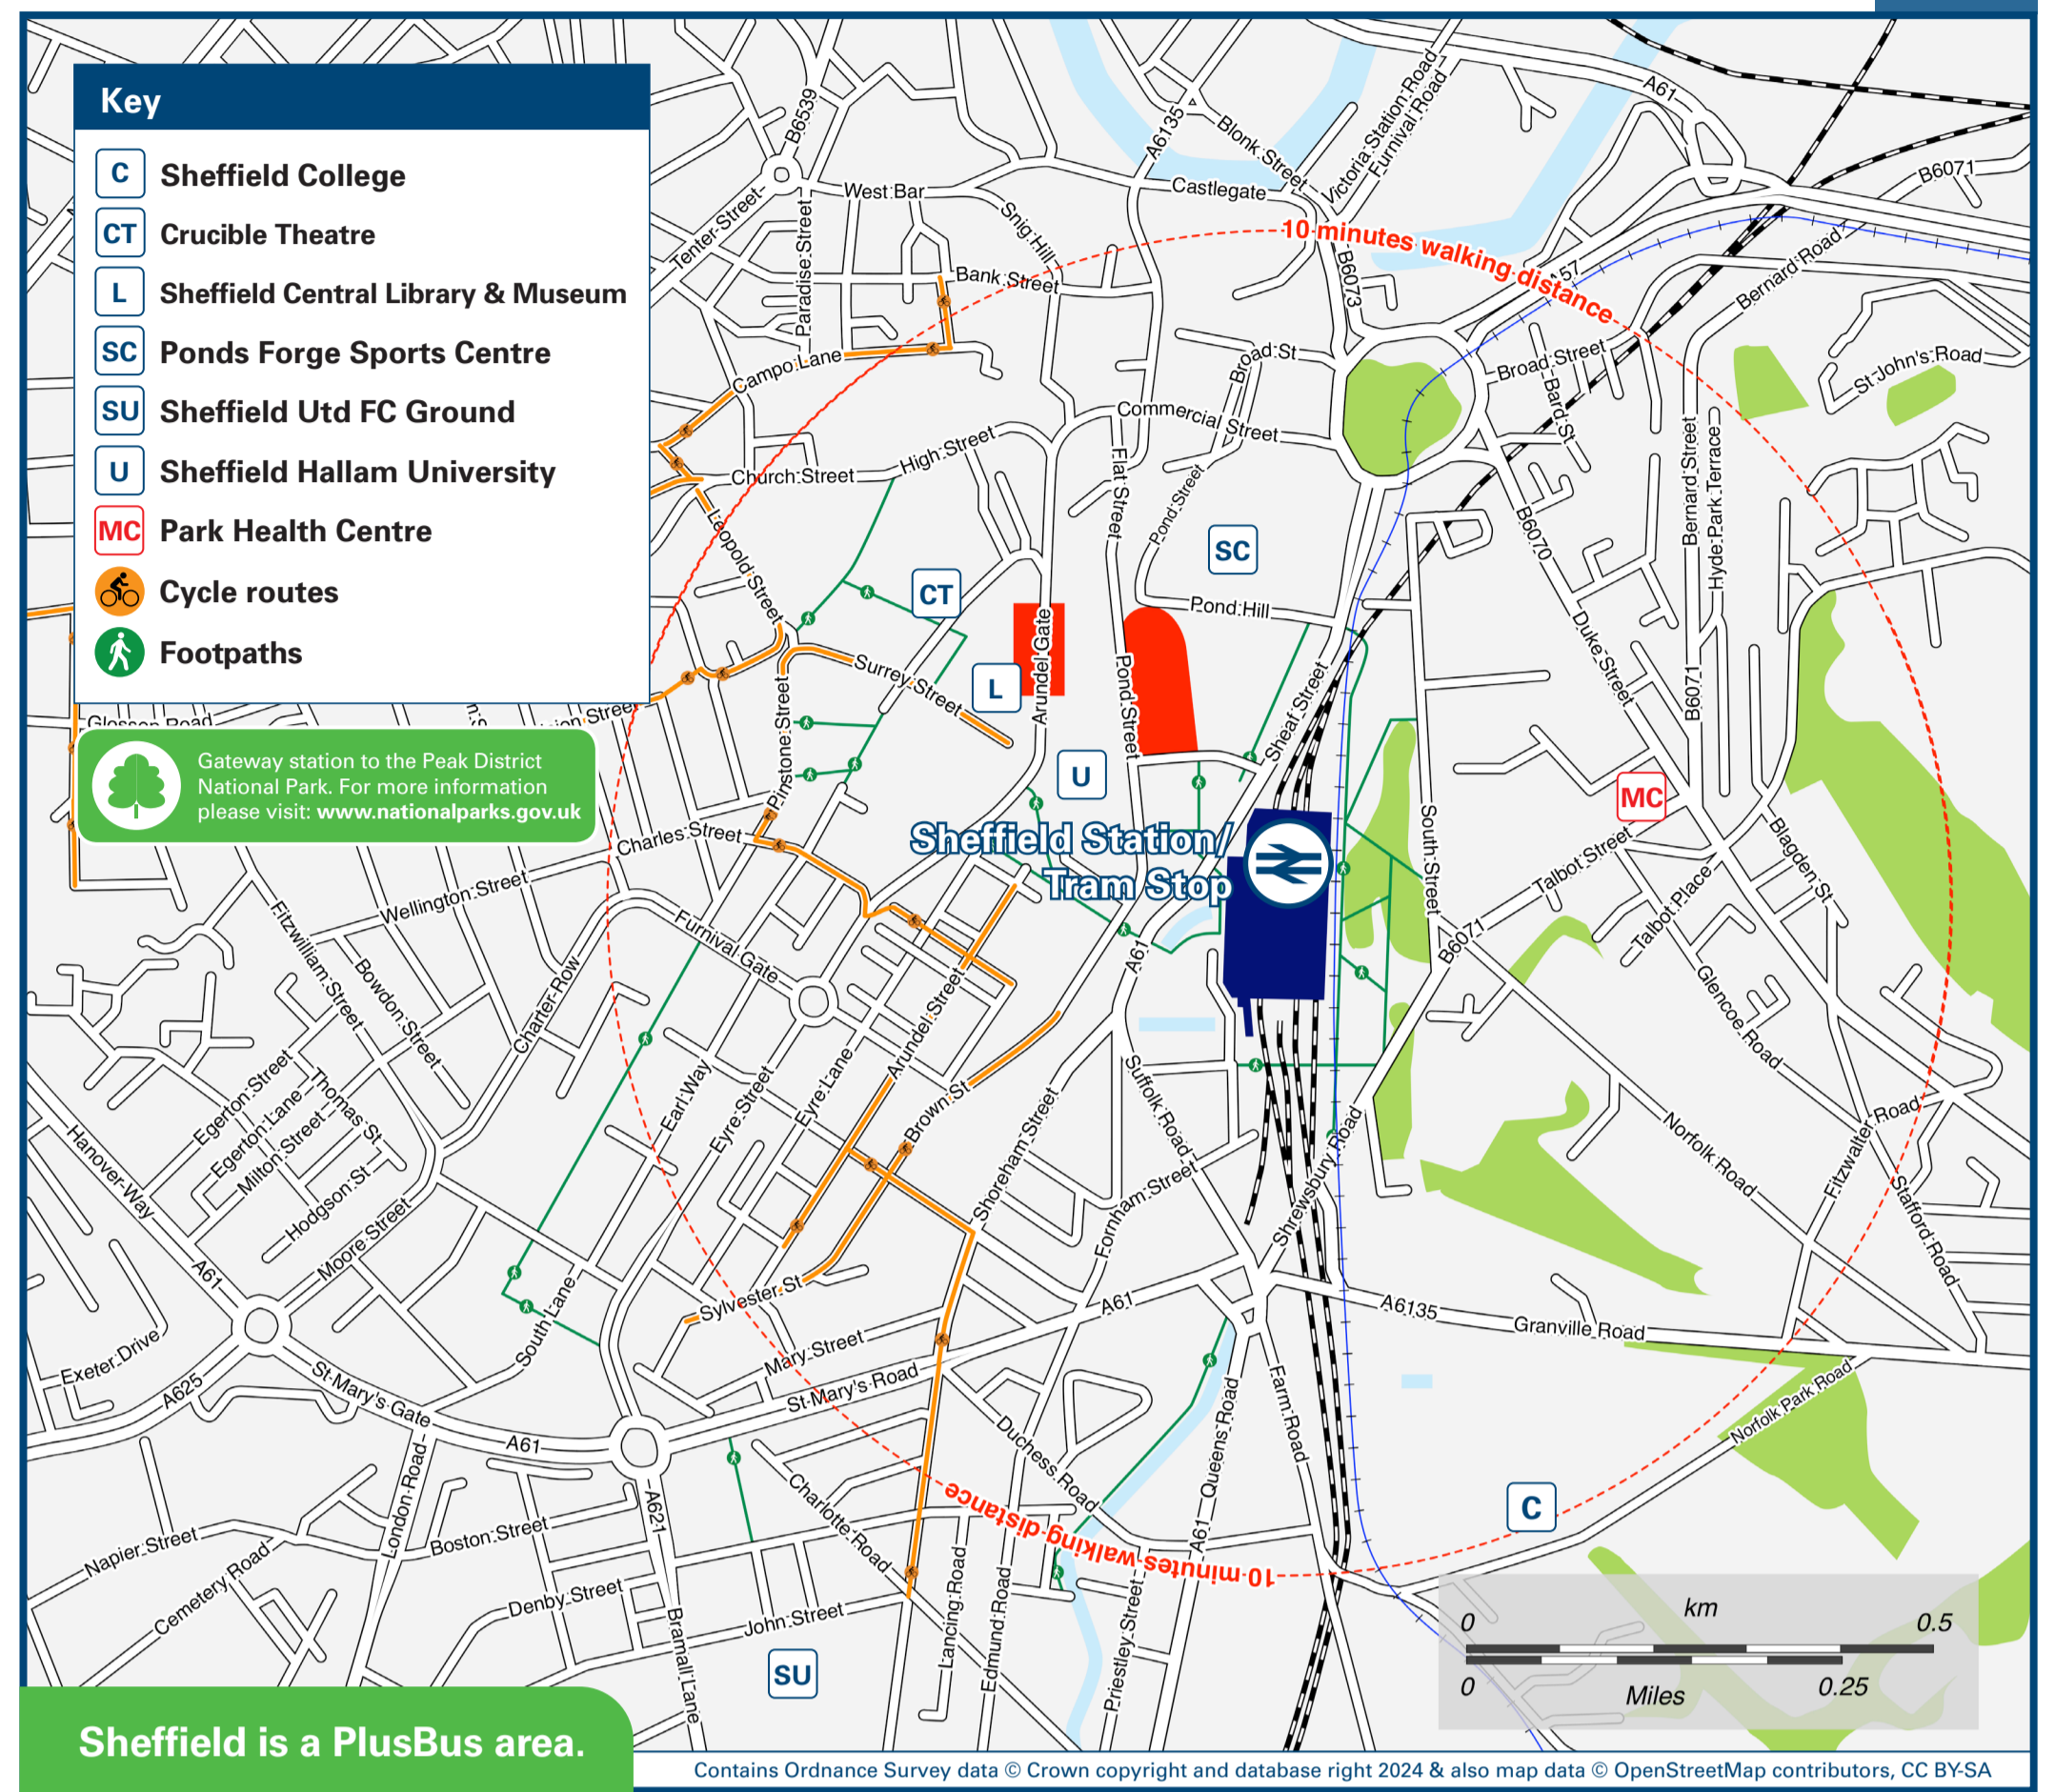

Sheffield Station

Onward Travel Information

Buses, Trams and Taxis

Rail replacement buses and coaches depart from Stands E 5 or E 6 at the Sheffield Interchange.

Local area map

Sheffield is a PlusBus area.

DESTINATION	BUS & TRAM ROUTES	BUS & TRAM STOP
Hillsborough	Supertram (Blue Line)	Tram Stop
Killamarsh	57	SS 2
Kiveton Park	97, 98	AG 6
Ladybower Inn (Ashopton)	120k	SS 4
Langsett Estate	X5, X54	Sheffield Interchange
Low Edges	257	SS 1
Malin Bridge	Supertram (Blue Line)	Tram Stop
Maltby	57, 57a	SS 2
Manor Top (Elm Tree)	24, 25	AG 10
Meadowhall Interchange	Supertram (Blue Line)	Tram Stop
Middlewood	X1, X2, X7	AG 6
Millhouses	X5	Sheffield Interchange
Mosborough	Supertram (Blue/Purple Lines)+	Tram Stop
Nether Edge	7, 8, 10, 41, 50, 50a, 53, 73, 120, 120k	SS 4
Newfield Green (Gleadless Road)	Supertram (Blue/Purple Lines)+	Tram Stop
North Anston	65, 95, 95a, X17	SS 2
Norwood (Sheffield Road)	65, X3, X17	Sheffield Interchange
Roundabout	Supertram (Blue Line)*	Tram Stop
Oughtibridge	218	SS 1
Parkehead	50, 50a, 53	SS 4
Parson Cross	56	SS 1
Pitsmoor	252	SS 1
Renishaw	83, 97	AG 6
Royal Hallamshire Hospital	53	SS 4
Scarliffe	6	FS 4
Sheffield Arena (Olympic Legacy Park)	10a	SS 1
Sheffield (City Hall)	30#, 30a#, X30#	HS 1#
Sheffield (Crucible Theatre)	120	SS 4
Sheffield (Fitzalan Square, for the Supertram)	120	SS 4
Sheffield (The Moor Market)	Supertram (Blue/Purple Lines)+	Tram Stop
Sheffield (Town Hall Square)	SC1-	SS 2
Sheffield United FC (Bramall Lane)	SC2-	SS 1
Sheffield Wednesday FC (Hillsborough)	SC1-	SS 2
Shirecliffe	18, 18a, 252	SS 1
Shiregreen	Supertram (Blue Line)**	Tram Stop
Shuttlewood	7, 8	AG 7
Sothall	83	AG 6
South Anston	75, 76	AG 5
Southey Green	53	SS 4
	120k	SS 4
	X5	Sheffield Interchange
	20, 97, 98	AG 6