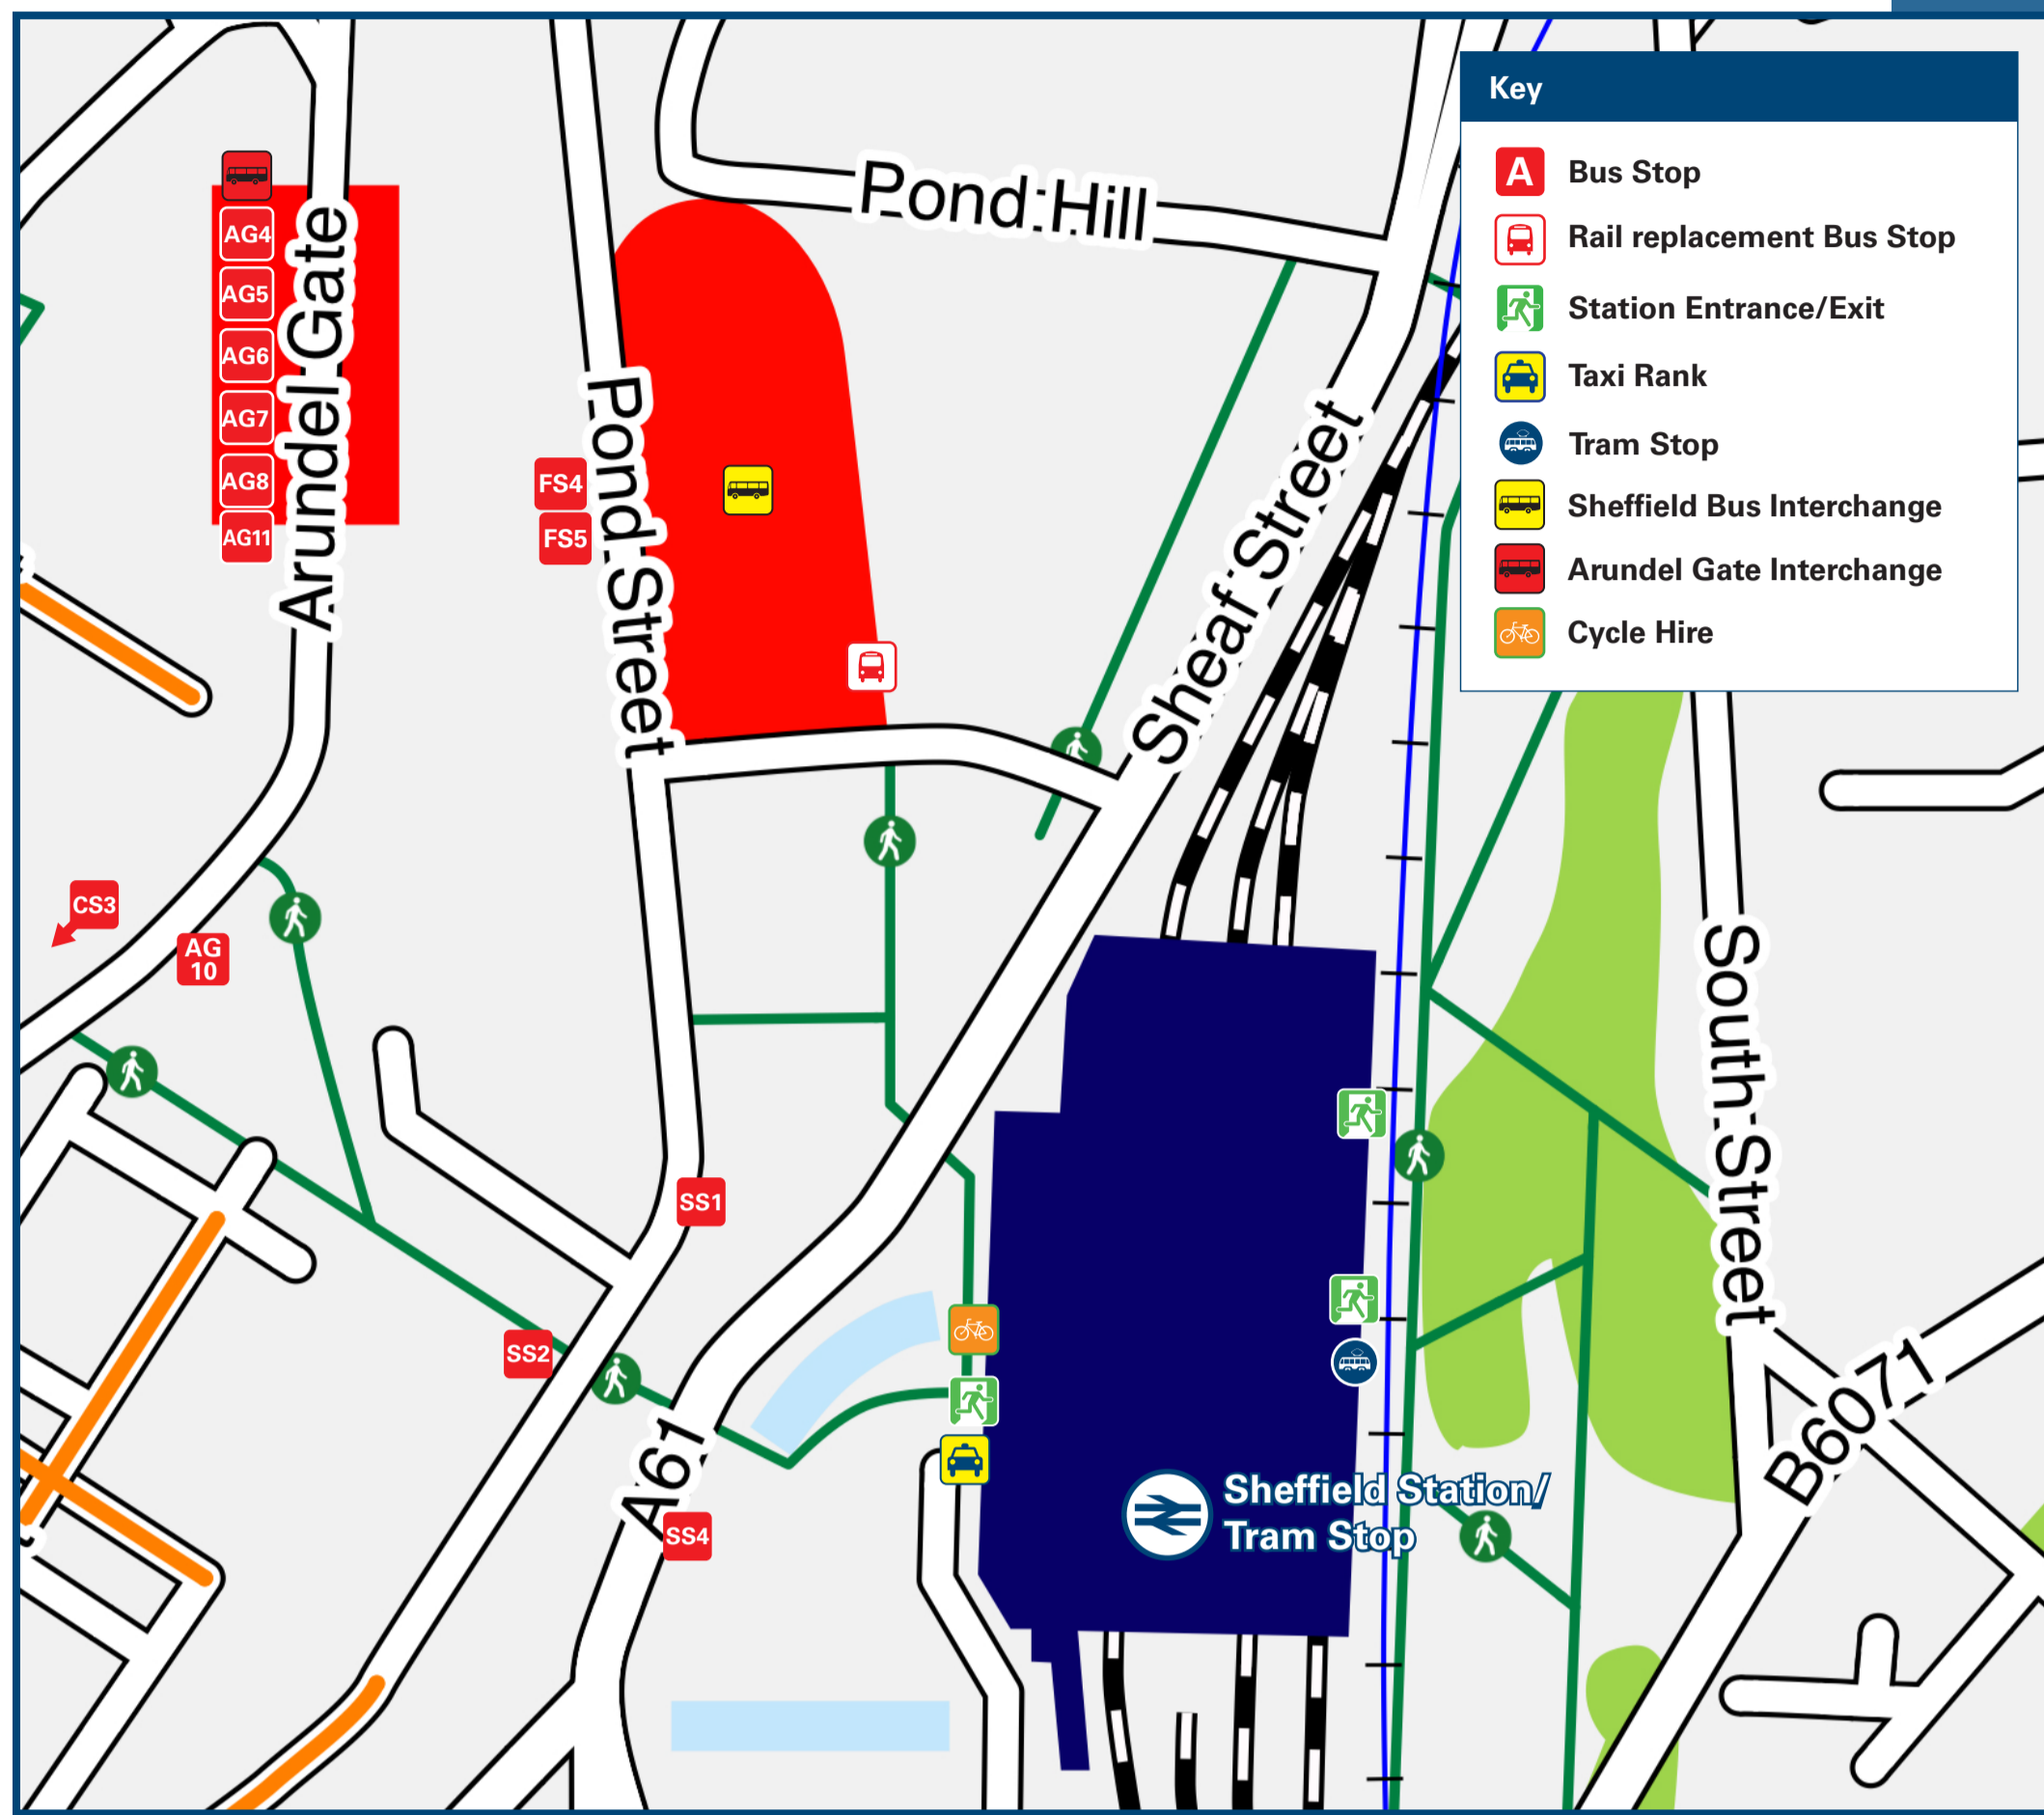

Sheffield Station

Onward Travel Information

Buses, Trams and Taxis

Rail replacement buses and coaches depart from Stands E 5 or E 6 at the Sheffield Interchange.

Local area map

Sheffield is a PlusBus area.

DESTINATION	BUS & TRAM ROUTES	BUS & TRAM STOP
Hillsborough	Supertram (Blue Line)	Tram Stop
Killamarsh	57	SS 2
Kiveton Park	97, 98	AG 6
Ladybower Inn (Ashopton)	120k	SS 4
Langsett Estate	X5, X54	Sheffield Interchange
Low Edges	257	SS 1
Malin Bridge	Supertram (Blue Line)	Tram Stop
Maltby	57, 57a	SS 2
Manor Top (Elm Tree)	24, 25	AG 10
Meadowhall Interchange	Supertram (Blue Line)	Tram Stop
Middlewood	X1, X2, X7	AG 6
Millhouses	X5	Sheffield Interchange
Mosborough	Supertram (Blue/Purple Lines)+	Tram Stop
Nether Edge	7, 8, 10, 41, 50, 50a, 53, 73, 120, 120k	SS 4
Newfield Green (Gleadless Road)	Supertram (Blue/Purple Lines)+	Tram Stop
North Anston	65, 95, 95a, X17	SS 2
Norwood (Sheffield Road)	65, X3, X17	Sheffield Interchange
Roundabout	Supertram (Blue Line)*	Tram Stop
Oughtibridge	218	SS 1
Parkehead	50, 50a, 53	SS 4
Parson Cross	56	SS 1
Pitsmoor	252	SS 1
Renishaw	83, 97	AG 6
Royal Hallamshire Hospital	53	SS 4
Scarliffe	6	FS 4
Sheffield Arena (Olympic Legacy Park)	10a	SS 1
Sheffield (City Hall)	30#, 30a#, X30#	HS 1#
Sheffield (Crucible Theatre)	120	SS 4
Sheffield (Fitzalan Square, for the Supertram)	120	SS 4
Sheffield (The Moor Market)	Supertram (Blue/Purple Lines)+	Tram Stop
Sheffield (Town Hall Square)	SC1-	SS 2
Sheffield United FC (Bramall Lane)	SC2-	SS 1
Sheffield Wednesday FC (Hillsborough)	SC1-	SS 2
Shirecliffe	18, 18a, 252	SS 1
Shiregreen	Supertram (Blue Line)**	Tram Stop
Shuttlewood	7, 8	AG 7
Sothall	83	AG 6
South Anston	75, 76	AG 5
Southey Green	53	SS 4
	120k	SS 4
	X5	Sheffield Interchange
	20, 97, 98	AG 6