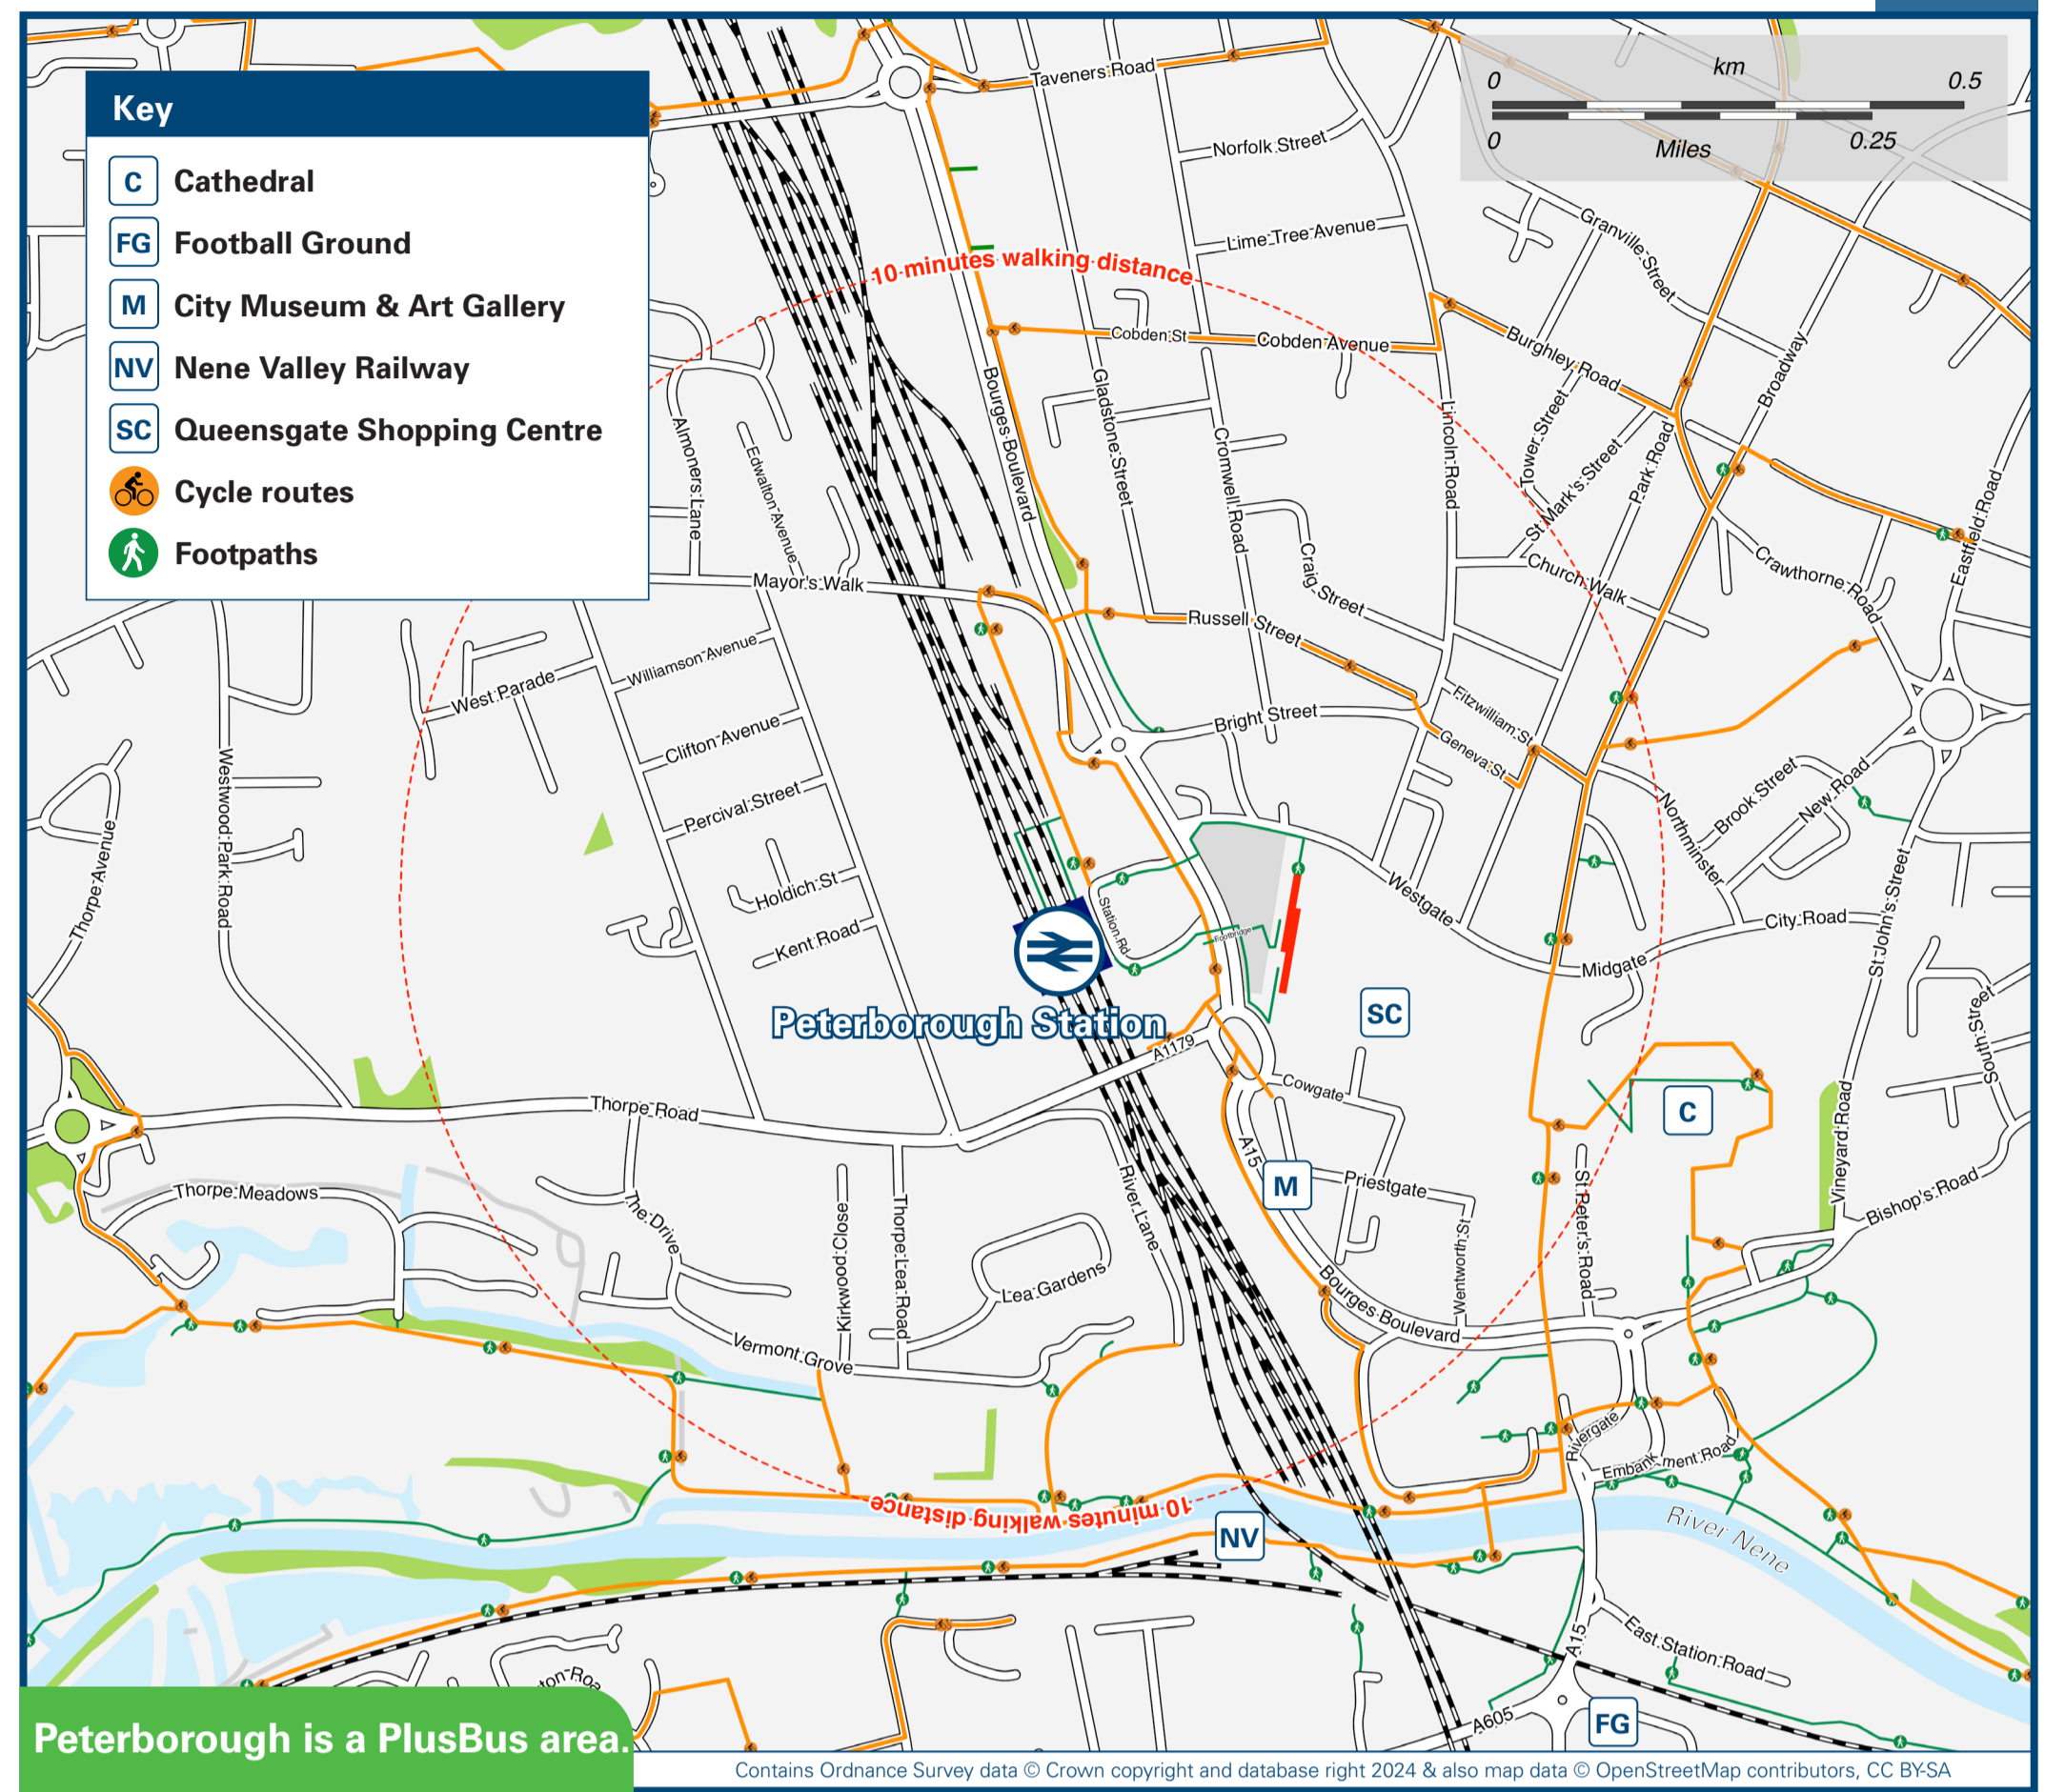

Local area map

PlusBus is a discount price 'bus pass' that you buy with your train ticket. It gives you unlimited bus travel around your chosen town, on participating buses. Visit www.plusbus.info

Main destinations by bus (Data correct at July 2024)

DESTINATION	BUS ROUTES	BUS STOP
Ailsworth	27 R4**	Bus Station Bay 9 Bus Station Bay 15
Alwalton (for East of England Showground)	X4*	Bus Station Bay 9
Alwalton Hill	23^, 24^, 24X^	Bus Station Bay 15
Bainton	25, 25X	Bus Station Bay 15
Baston	201, 202^	Bus Station Bay 9
Bourne	101, 102^	Bus Station Bay 4
Bretton Centre	2	Bus Station Bay 1
Burghley House	3	Bus Station Bay 2
Cardea (Western Spine)	201, 202^	Bus Station Bay 9
Castor	5A	Bus Station Bay 7
Coates	27	Bus Station Bay 9
Corby	R4**	Bus Station Bay 15
Crowland	33	Bus Station Bay 6
Deeping St James	X4*	Bus Station Bay 9
Dereham	37	Bus Station Bay 16
Dogsthorpe	102^	Bus Station Bay 4
Elton	excel(A, B & C)#	Rail Station A
Eye	2	Bus Station Bay 13
Farcet	4	Bus Station Bay 12
Fengate	5, 5A	Bus Station Bay 16
Glinton	X4*	Bus Station Bay 9
Gunthorpe	37	Bus Station Bay 16
Guyhirn	5	Bus Station Bay 7
Hampton (Serpentine Green)	61	Bus Station Bay 11
Hampton College	62	Bus Station Bay 14
Hampton Hargate (Hargate Centre)	101, 102^	Bus Station Bay 4
Helpston	201, 202^	Bus Station Bay 9
Huntingdon	2	Bus Station Bay 13
Kettering	6+	Rail Station A
Key's Park (Parnwell)	6+, 904	Bus Station Bay 8
Kings Lynn	60	Bus Station Bay 11
Little Stukeley (RAF Alconbury Main Gate)	6+, A, Bus Station Bay 3	
Longthorpe	6+	A, Bus Station Bay 3
Lynch Wood (Business Park)	201, 202^	Bus Station Bay 9
Market Deeping	904	Bus Station Bay 8
Maxey	X4*	Bus Station Bay 9
Newark (Peterborough)	X4*	Bus Station Bay 9
	R4**	Bus Station Bay 15
	23^, 24^, 24X^	Bus Station Bay 15
	101, 102^	Bus Station Bay 4
	62	Bus Station Bay 11
	4, 37	Bus Station Bay 16
	5	Bus Station Bay 7
	61, 63	Bus Station Bay 11