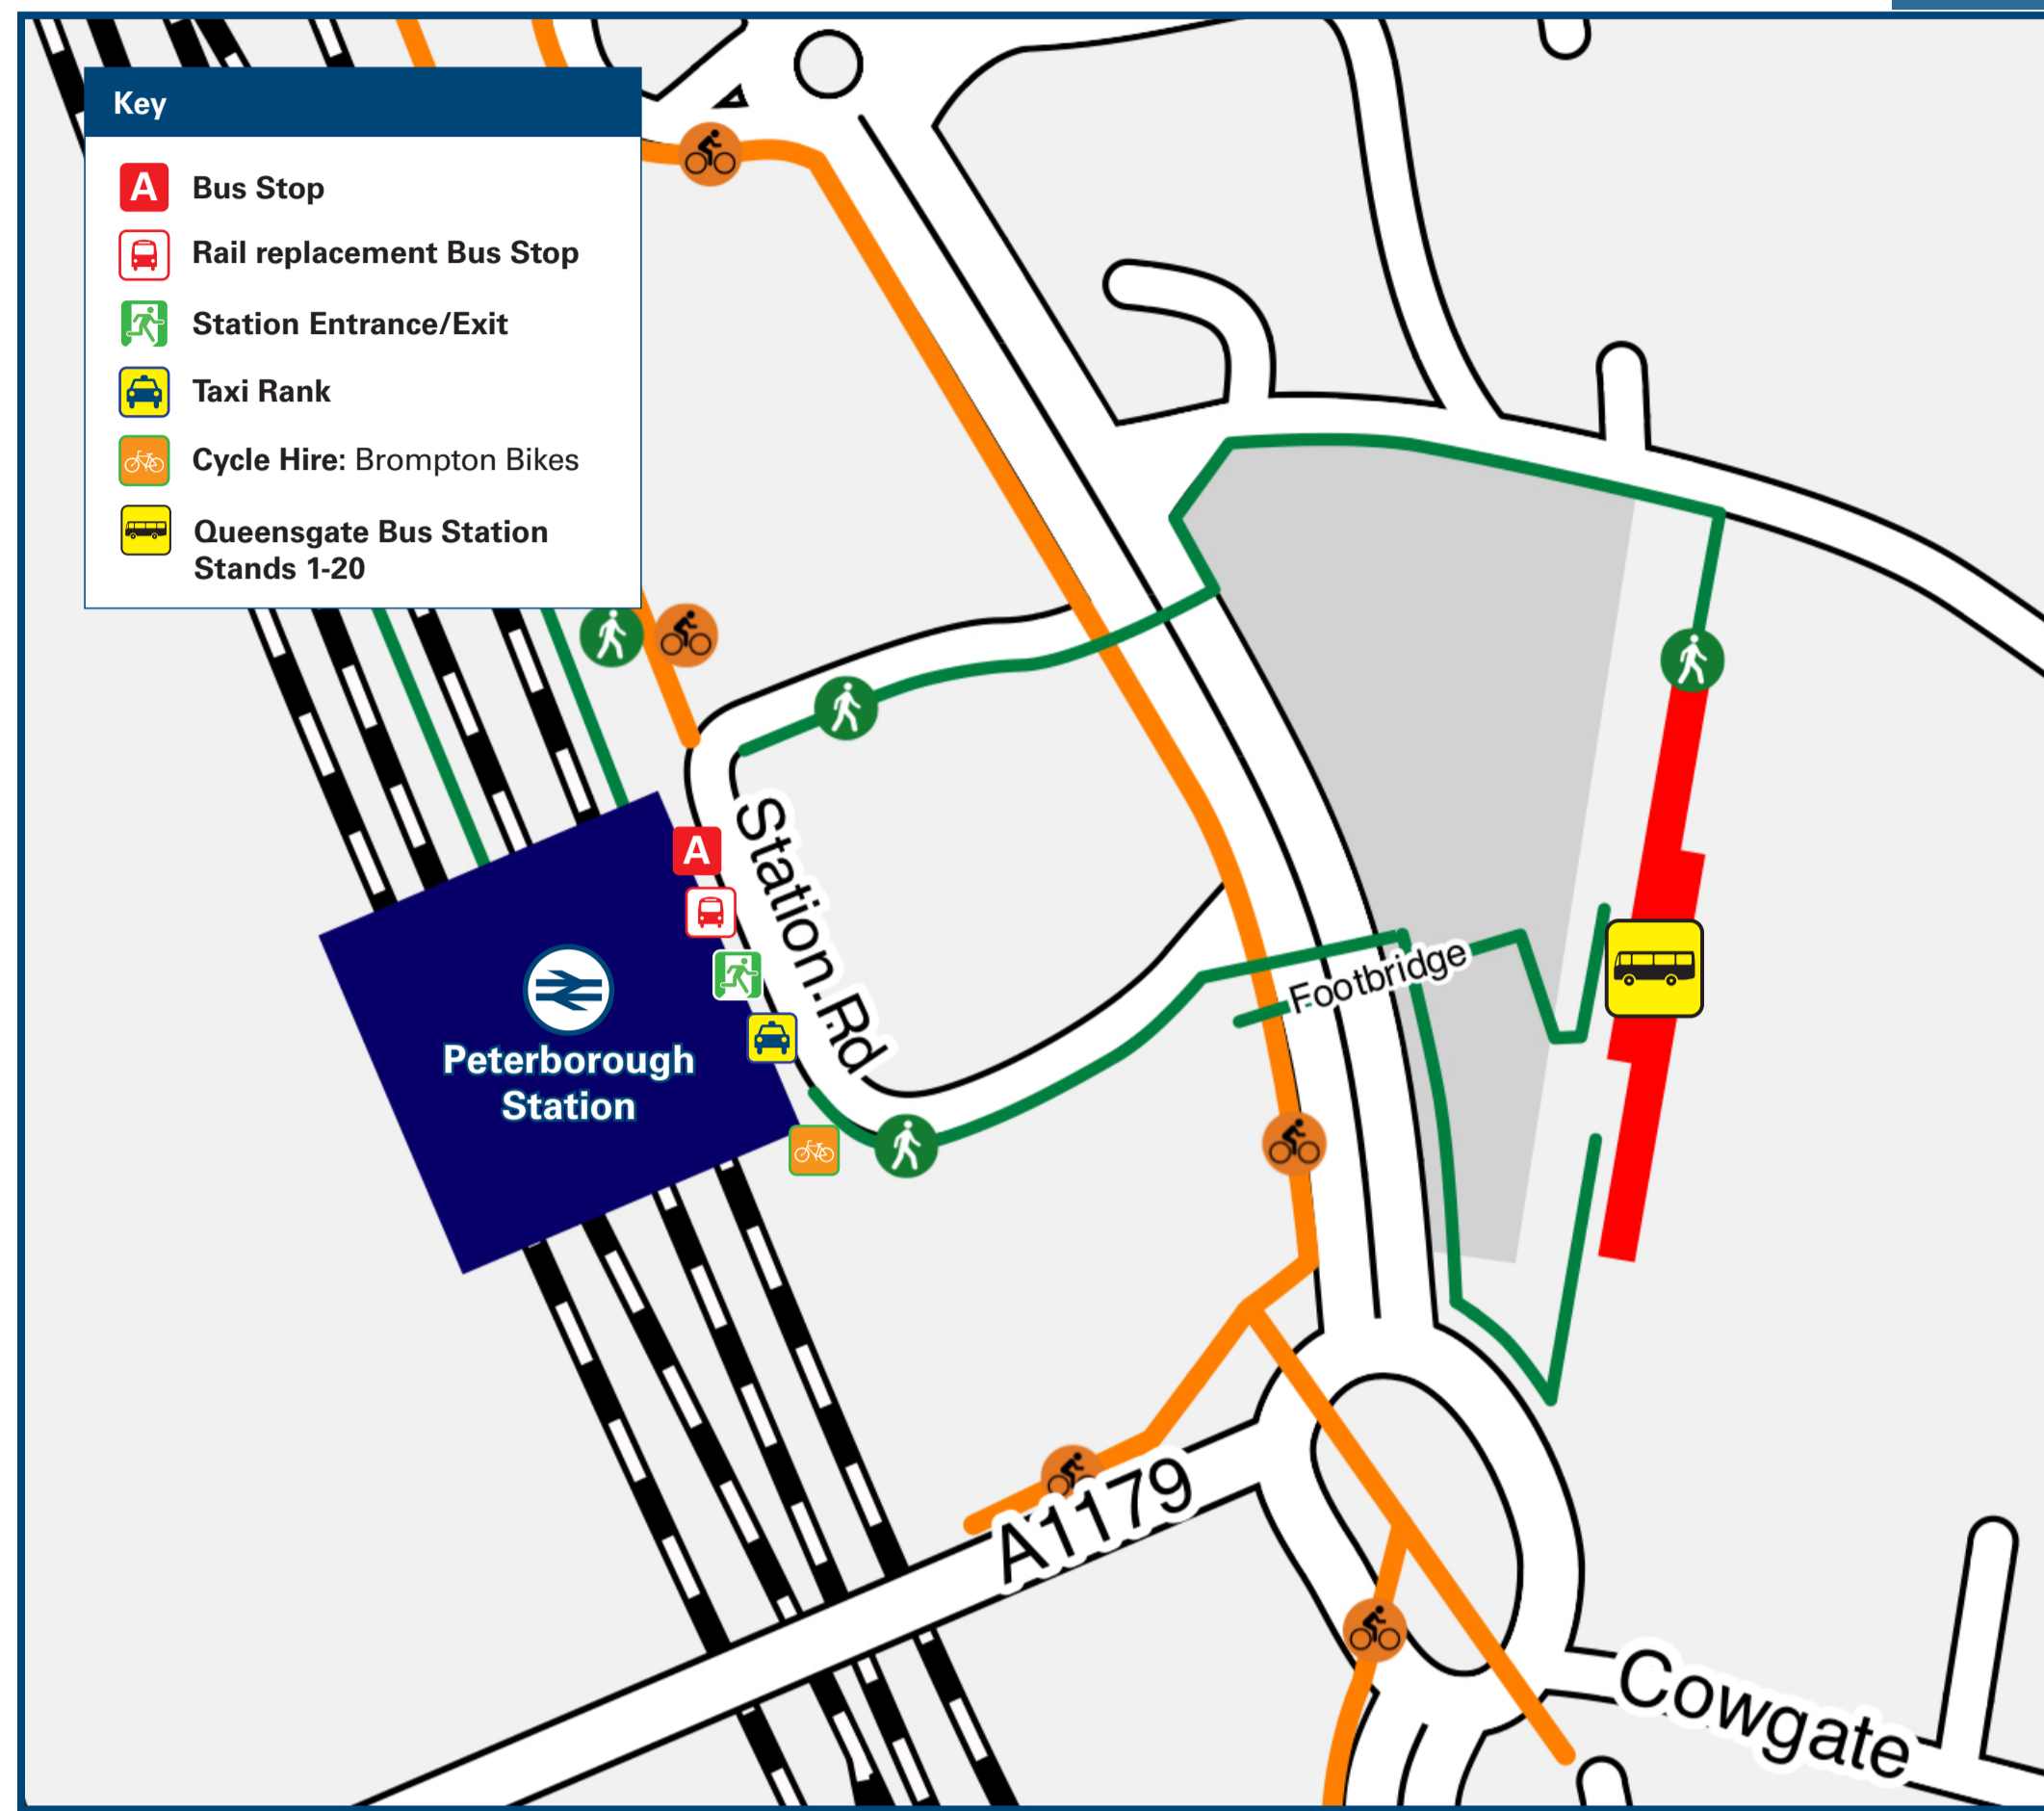

Peterborough Station

Onward Travel Information

Buses and Taxis

Rail replacement buses depart from outside the station.