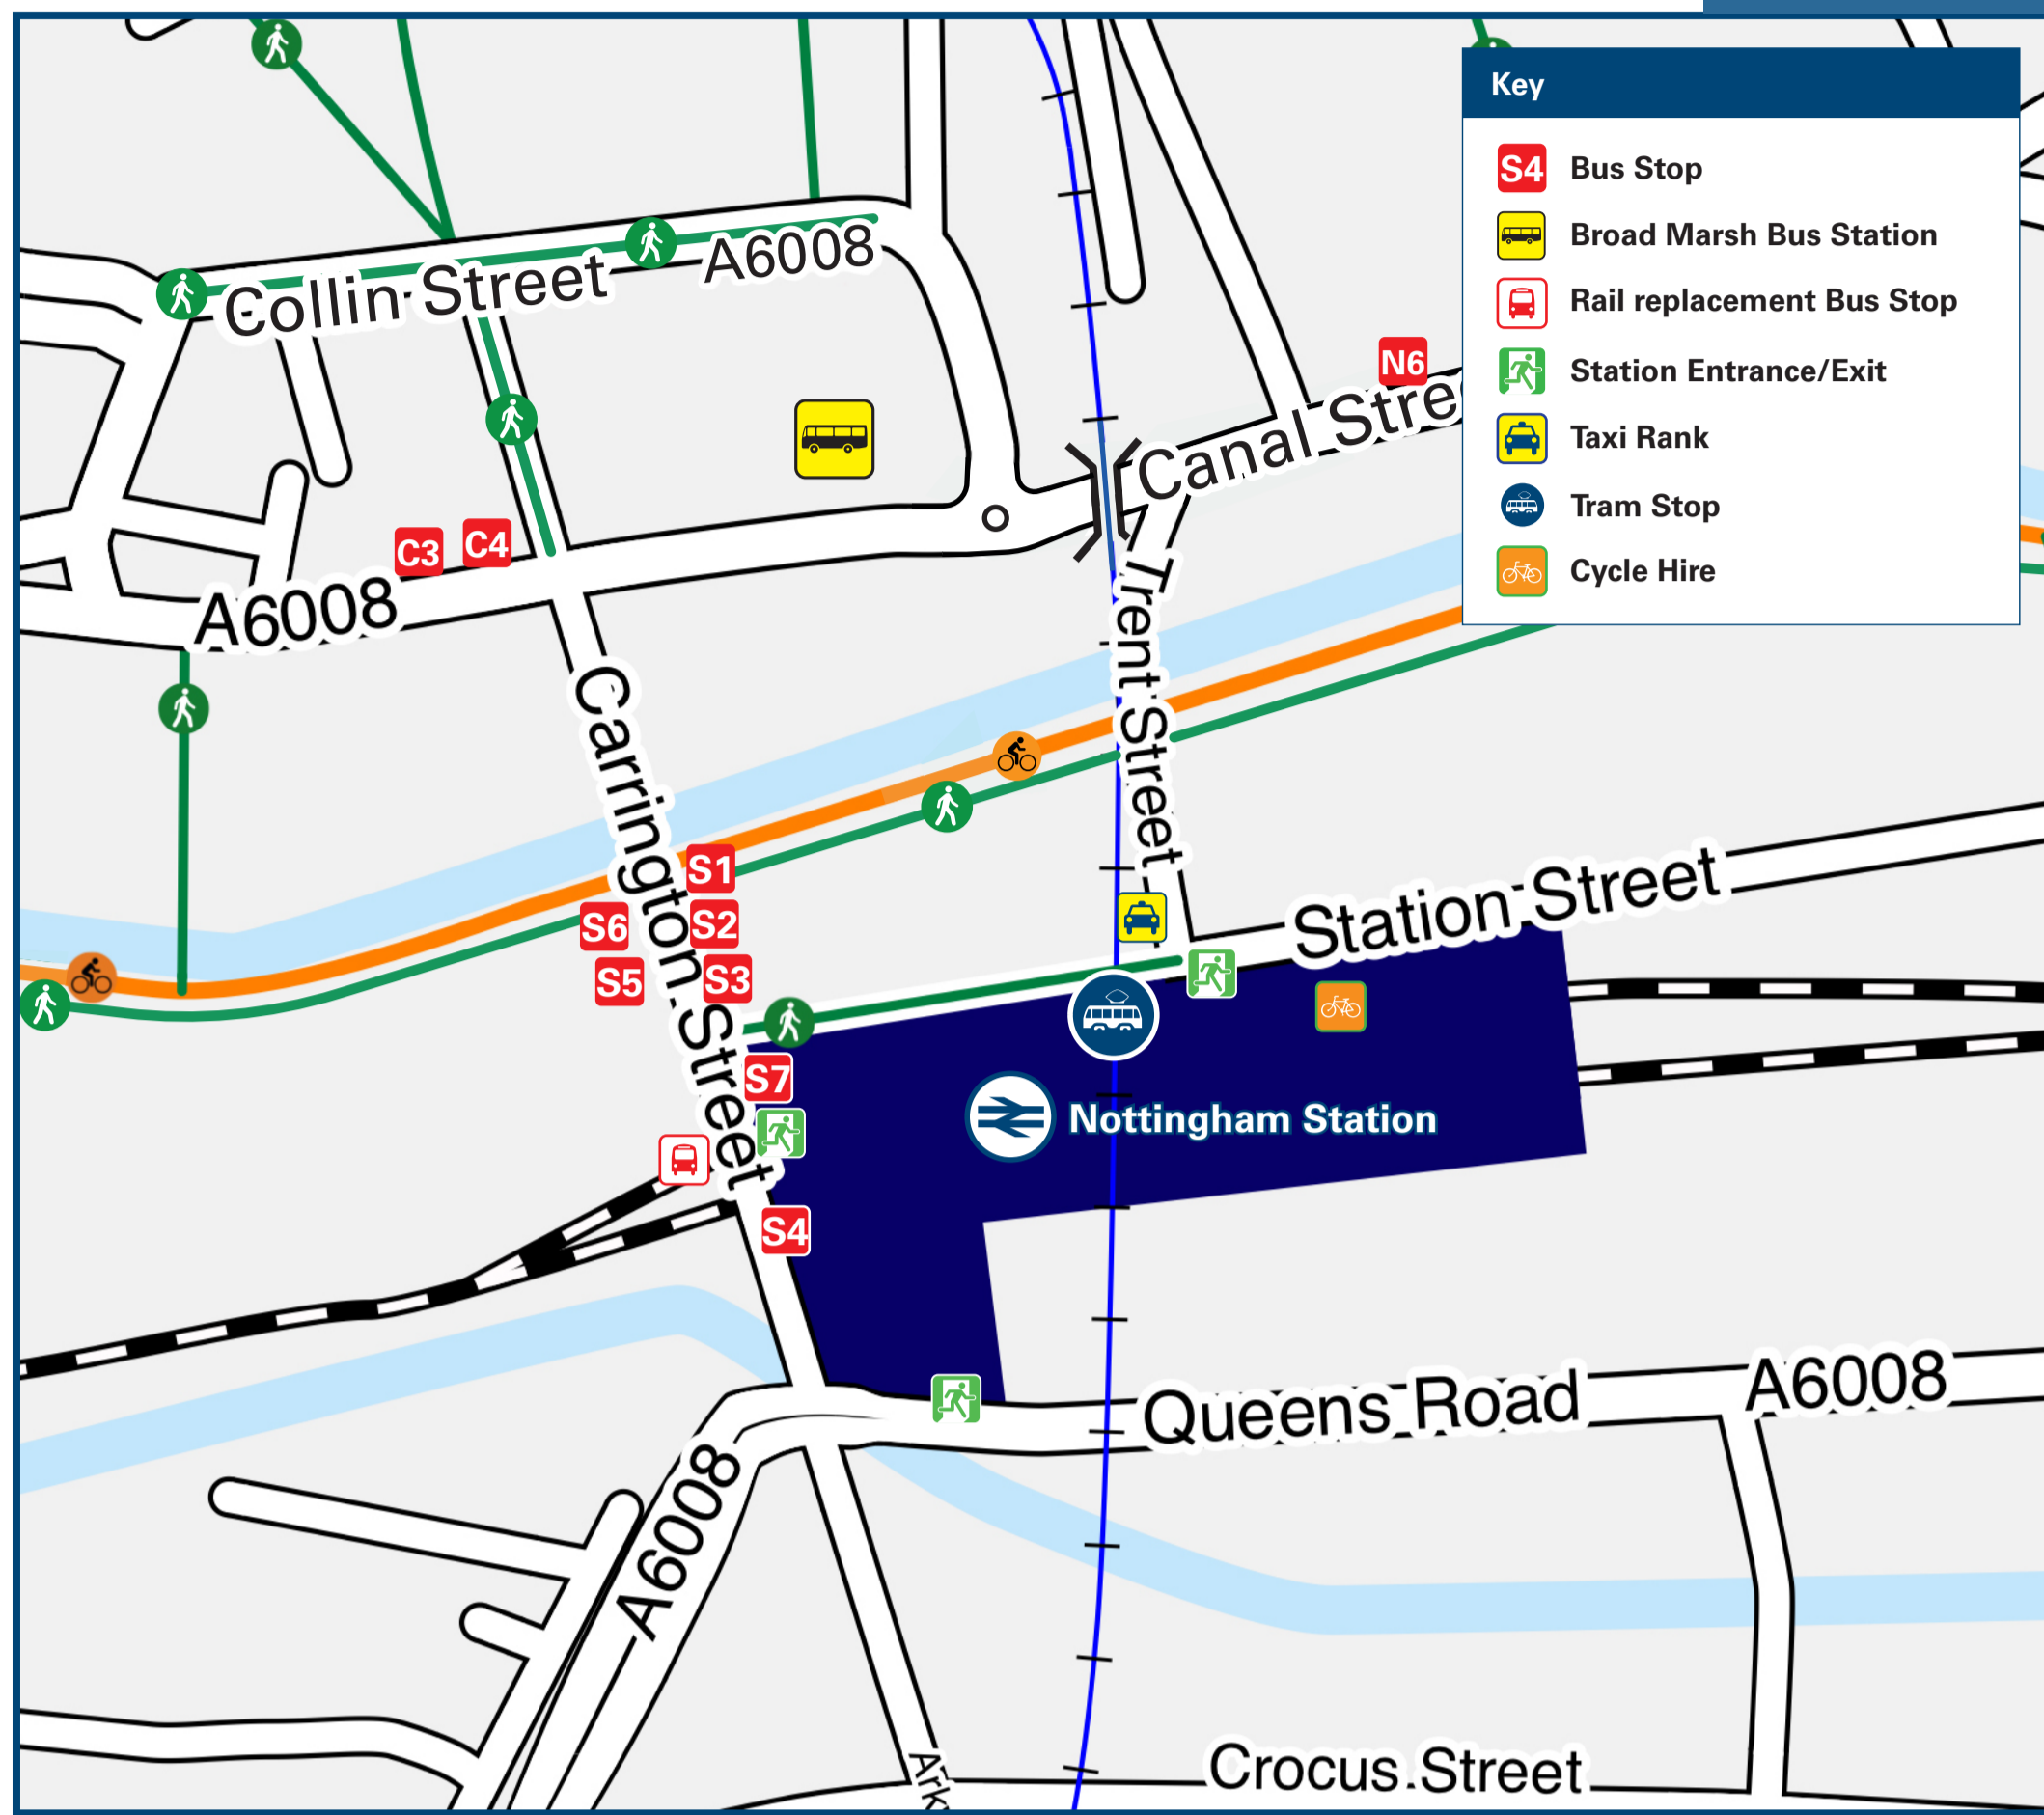

Nottingham Station

Onward Travel Information

Buses, Trams, Taxis and Cycle Hire

Rail replacement buses and coaches depart from opposite the Station front, on Carrington Street (see map above).