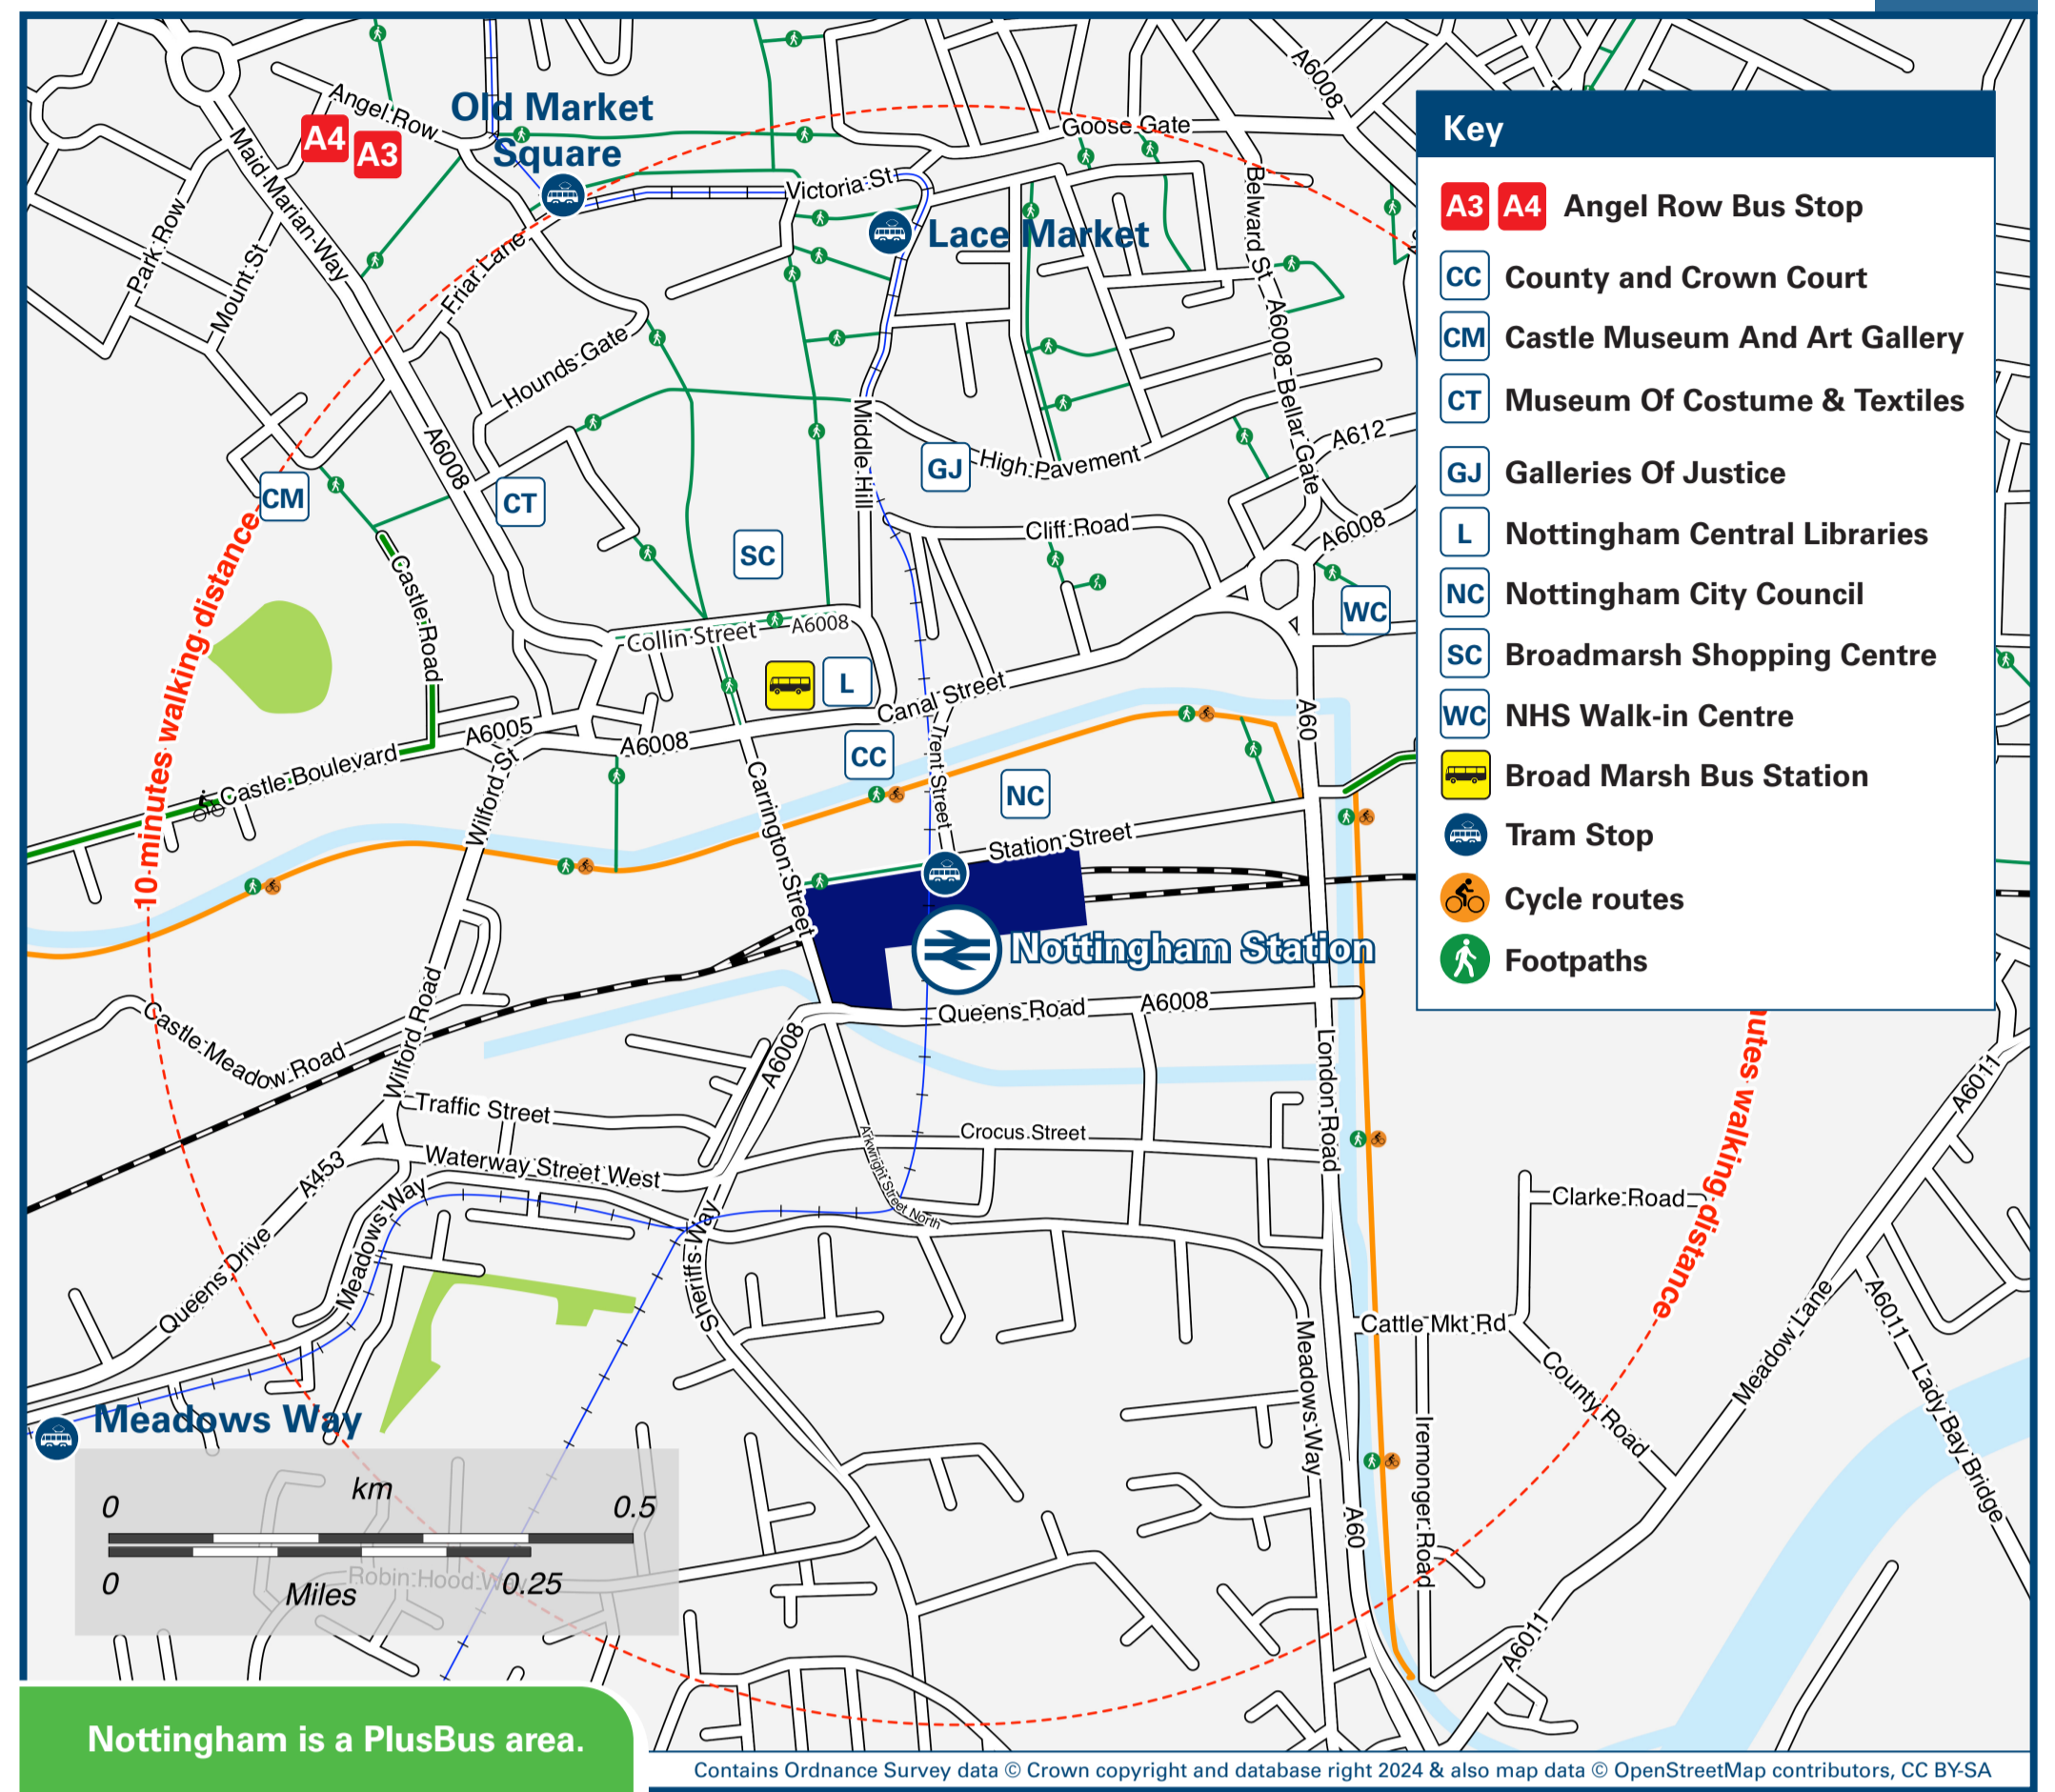

Local area map

PlusBus is a discount price 'bus pass' that you buy with your train ticket. It gives you unlimited bus travel around your chosen town, on participating buses. Visit www.plusbus.info

Main destinations by bus and tram

(Data correct at April 2024)

DESTINATION	BUS & TRAM ROUTES	BUS & TRAM STOP
Abbey Park	7	S7
Basford	Tram	Station Tram Stop
Beeston	skylink Nottingham	Broad Marsh Bus Stn
Bingham	mainline, 90, 90B, 92-	S4
Boots Headquarters	49, 49A, 49X	S1
Bulwell	79, 79A, 79B	S4
Butlers Hill	Tram	Station Tram Stop
Chilwell	Tram	Station Tram Stop
Chilwell	skylink Nottingham	Broad Marsh Bus Stn
Cinderhill	Tram	Station Tram Stop
Clifton	79, 79A, 79B	S4
Clifton	Tram	Station Tram Stop
Clifton	1, 1A, 1B, 3, 3A, 48, 48X	S2, S1, S4
Clifton South Park & Ride	skylink express	Station Tram Stop
Compton Acres	Tram	Station Tram Stop
Cotgrave	8, 9, 9B	S7
Cropwell Bishop	the cotgrave, 33, 92-	S4
Cropwell Butler	33, 92-	S4
East Bridgford	33	S4
East Bridgford	rushcliffe villager	S4
East Bridgford	skylink express	S4
East Midlands Airport	skylink Nottingham	Broad Marsh Bus Stn
Edwalton	5, 6	S7
Edwalton	the keyworth	S4
Edwalton	5, 7	S7
Gamston	the cotgrave, mainline, rushcliffe villager, 33, 90, 90B, 92-	S4
Gotham	1	S2
Gunthorpe	rushcliffe villager	S4
Highbury Vale	Tram	Station Tram Stop
Hucknall	Tram	Station Tram Stop
Hyson Green	Tram	Station Tram Stop
Keyworth	the keyworth	S4
Lady Bay#	11, 11A, 11C	S1
Lenton Industrial Estate	49, 49A, 49B, 49X	S1
Long Eaton	Tram	Station Tram Stop
Long Eaton	skylink Nottingham	Broad Marsh Bus Stn
Loughborough	1	S2
Loughborough	9(Kinchbus)	S3
Moor Bridge (Bulwell Hall)	79, 79A, 79B	S4