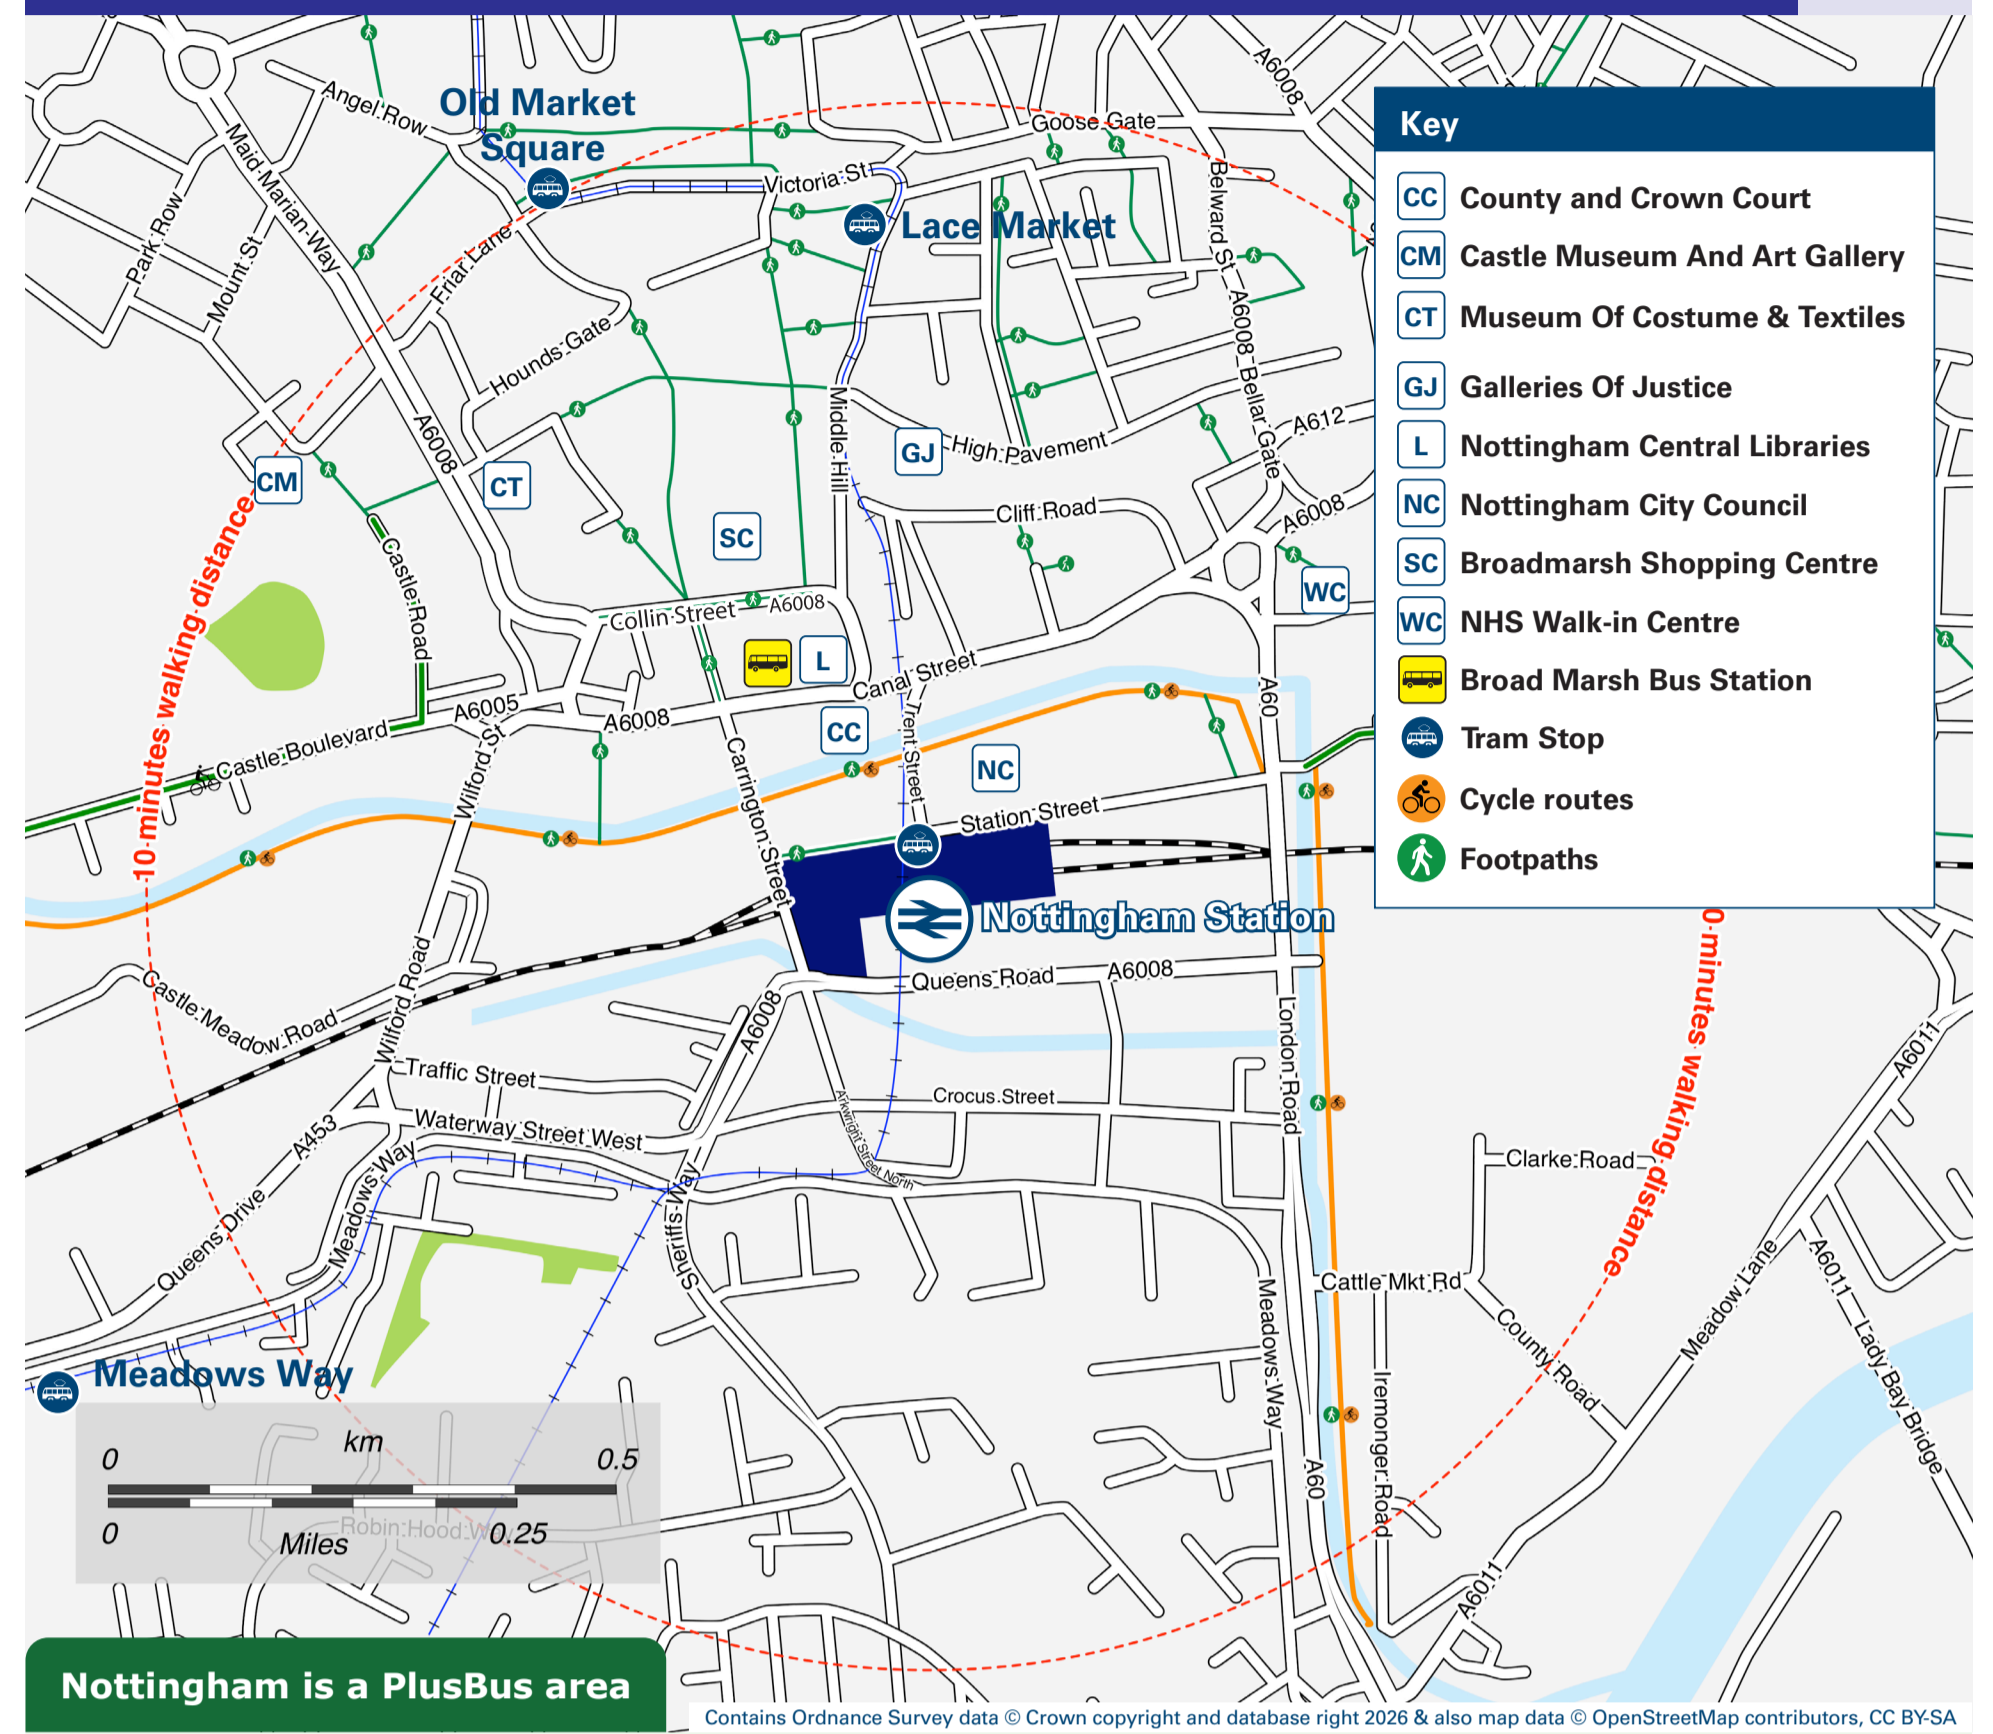

Local area map

Nottingham is a PlusBus area

Add PlusBus to your train ticket—now available on eTicket from leading rail ticketing apps—for unlimited bus travel in the PlusBus zone in your destination town or city. Visit [plusbus.info](https://www.plusbus.info)

Main destinations by bus

(Data correct at May 2026)

DESTINATION	BUS ROUTES	BUS STOP	DESTINATION	BUS ROUTES	BUS STOP	DESTINATION	BUS ROUTES	BUS STOP	DESTINATION	BUS ROUTES	BUS STOP
Abbey Park	5, 5A	S7	Garnston	6, 12, 90, the cotgrave, mainline, rushcliffe villager	S7, S4	Nottingham Ling's Bar Hospital	12, 6	S7, S7	West Bridgford	5, 6, 7, 8, 9, 10, 10C, 12 the cotgrave, the keyworth, mainline, rushcliffe villager	S7, S4, S3
Basford	Tram	NTram	Gotham	1	S2	Nottingham Trent University (City Campus)	Tram	NTram	Wilford Village, Meadows Embankment	Tram	STram
Beeston	Tram skylink Nottingham	Broad Marsh Bus Stn 2	Gunthorpe	rushcliffe villager	S4	Nottingham Trent University (Clifton Campus)	1, 1A##, 4** skylink express	S2, S4	Wilford, Wilford Lane	Tram	STram
Bingham	90, mainline, rushcliffe villager	S4	Highbury Vale	Tram	NTram	Nottingham University (Main Campus)	34C skylink Nottingham	Broad Marsh Bus Stn 2	Wolds Estate	10, 10C	S7
Boots Headquarters	49	S1	Hucknall	Tram	NTram	Phoenix Park	Tram	NTram			
Bulwell	79, 79A, 79B##	C4	Hyson Green	Tram	NTram	Queens Drive Park & Ride	49, 49B~	S1			
Butlers Hill	Tram	NTram	Keyworth	the keyworth	S4	Queens Medical Centre	Tram	STram			
Chilwell	Tram	STram	Lady Bay	11, 11C	S1	Racecourse Park & Ride	45	N6			
Chilwell Nottingham	skylink Nottingham	Broad Marsh Bus Stn 2	Lenton Industrial Estate	49	S1	Radcliffe-on-Trent	90*, mainline, rushcliffe villager	S4			
Cinderhill	Tram	NTram	Long Eaton	Tram skylink Nottingham	STram, Broad Marsh Bus Stn 2	Radford	77, 78, 79, 79A, 79B##	C4			
Cinderhill	79, 79A, 79B##	C4	Loughborough	1	S2	Ruddington Village	9	S2			
Clifton	48, 48X##	S1	Moor Bridge (Bulwell Hall)	9(Kinchbus)	S3	Sawley	10, 10C	S7			
Clifton	1, 1A## skylink express	S2, S4	National Water Sports Centre (Holme Pierrepont)	Tram	NTram	Saxondale	90, mainline	S4			
Clifton South Park & Ride	9	S7	Newark	90	S4	Shelford	90, mainline	S4			
Colwick	Tram	NTram	NG2 Business Park	Tram	STram	Spire Hospital	rushcliffe villager	S4			
Compton Acres	45	N6	Nottingham City Airport (Tollerton)	49, 49B~	S1	Strelley	12	S7			
Cotgrave	Tram	STram	Nottingham City Centre (Beastmarket)	12	S7	Tollerton (Main A606 road)	77, 78	C4			
Cropwell Bishop	9	S7	Nottingham City Centre (Lace Market)	1, 48, 48X##	S6, S4	Toton Corner	the keyworth skylink Nottingham	S4			
East Bridgford	12	S7	Nottingham City Centre (Royal Centre)	Tram	NTram	Toton Lane Park & Ride	Tram	STram			
East Bridgford	the cotgrave	S4	Nottingham City Centre (Victoria Centre)	5, 6, 7, 8, 9, 10, 10C, 11, 11C	S5, S6	Trent Bridge (Cricket Ground)	11, 11C 90, the cotgrave, mainline, rushcliffe villager	S1, S4			
East Midlands Airport	12	S7					5, 6, 7, 8, 9, 10, 10C, 12	S7			
East Midlands Airport	the keyworth	S4									
Edwalton	5, 7	S7