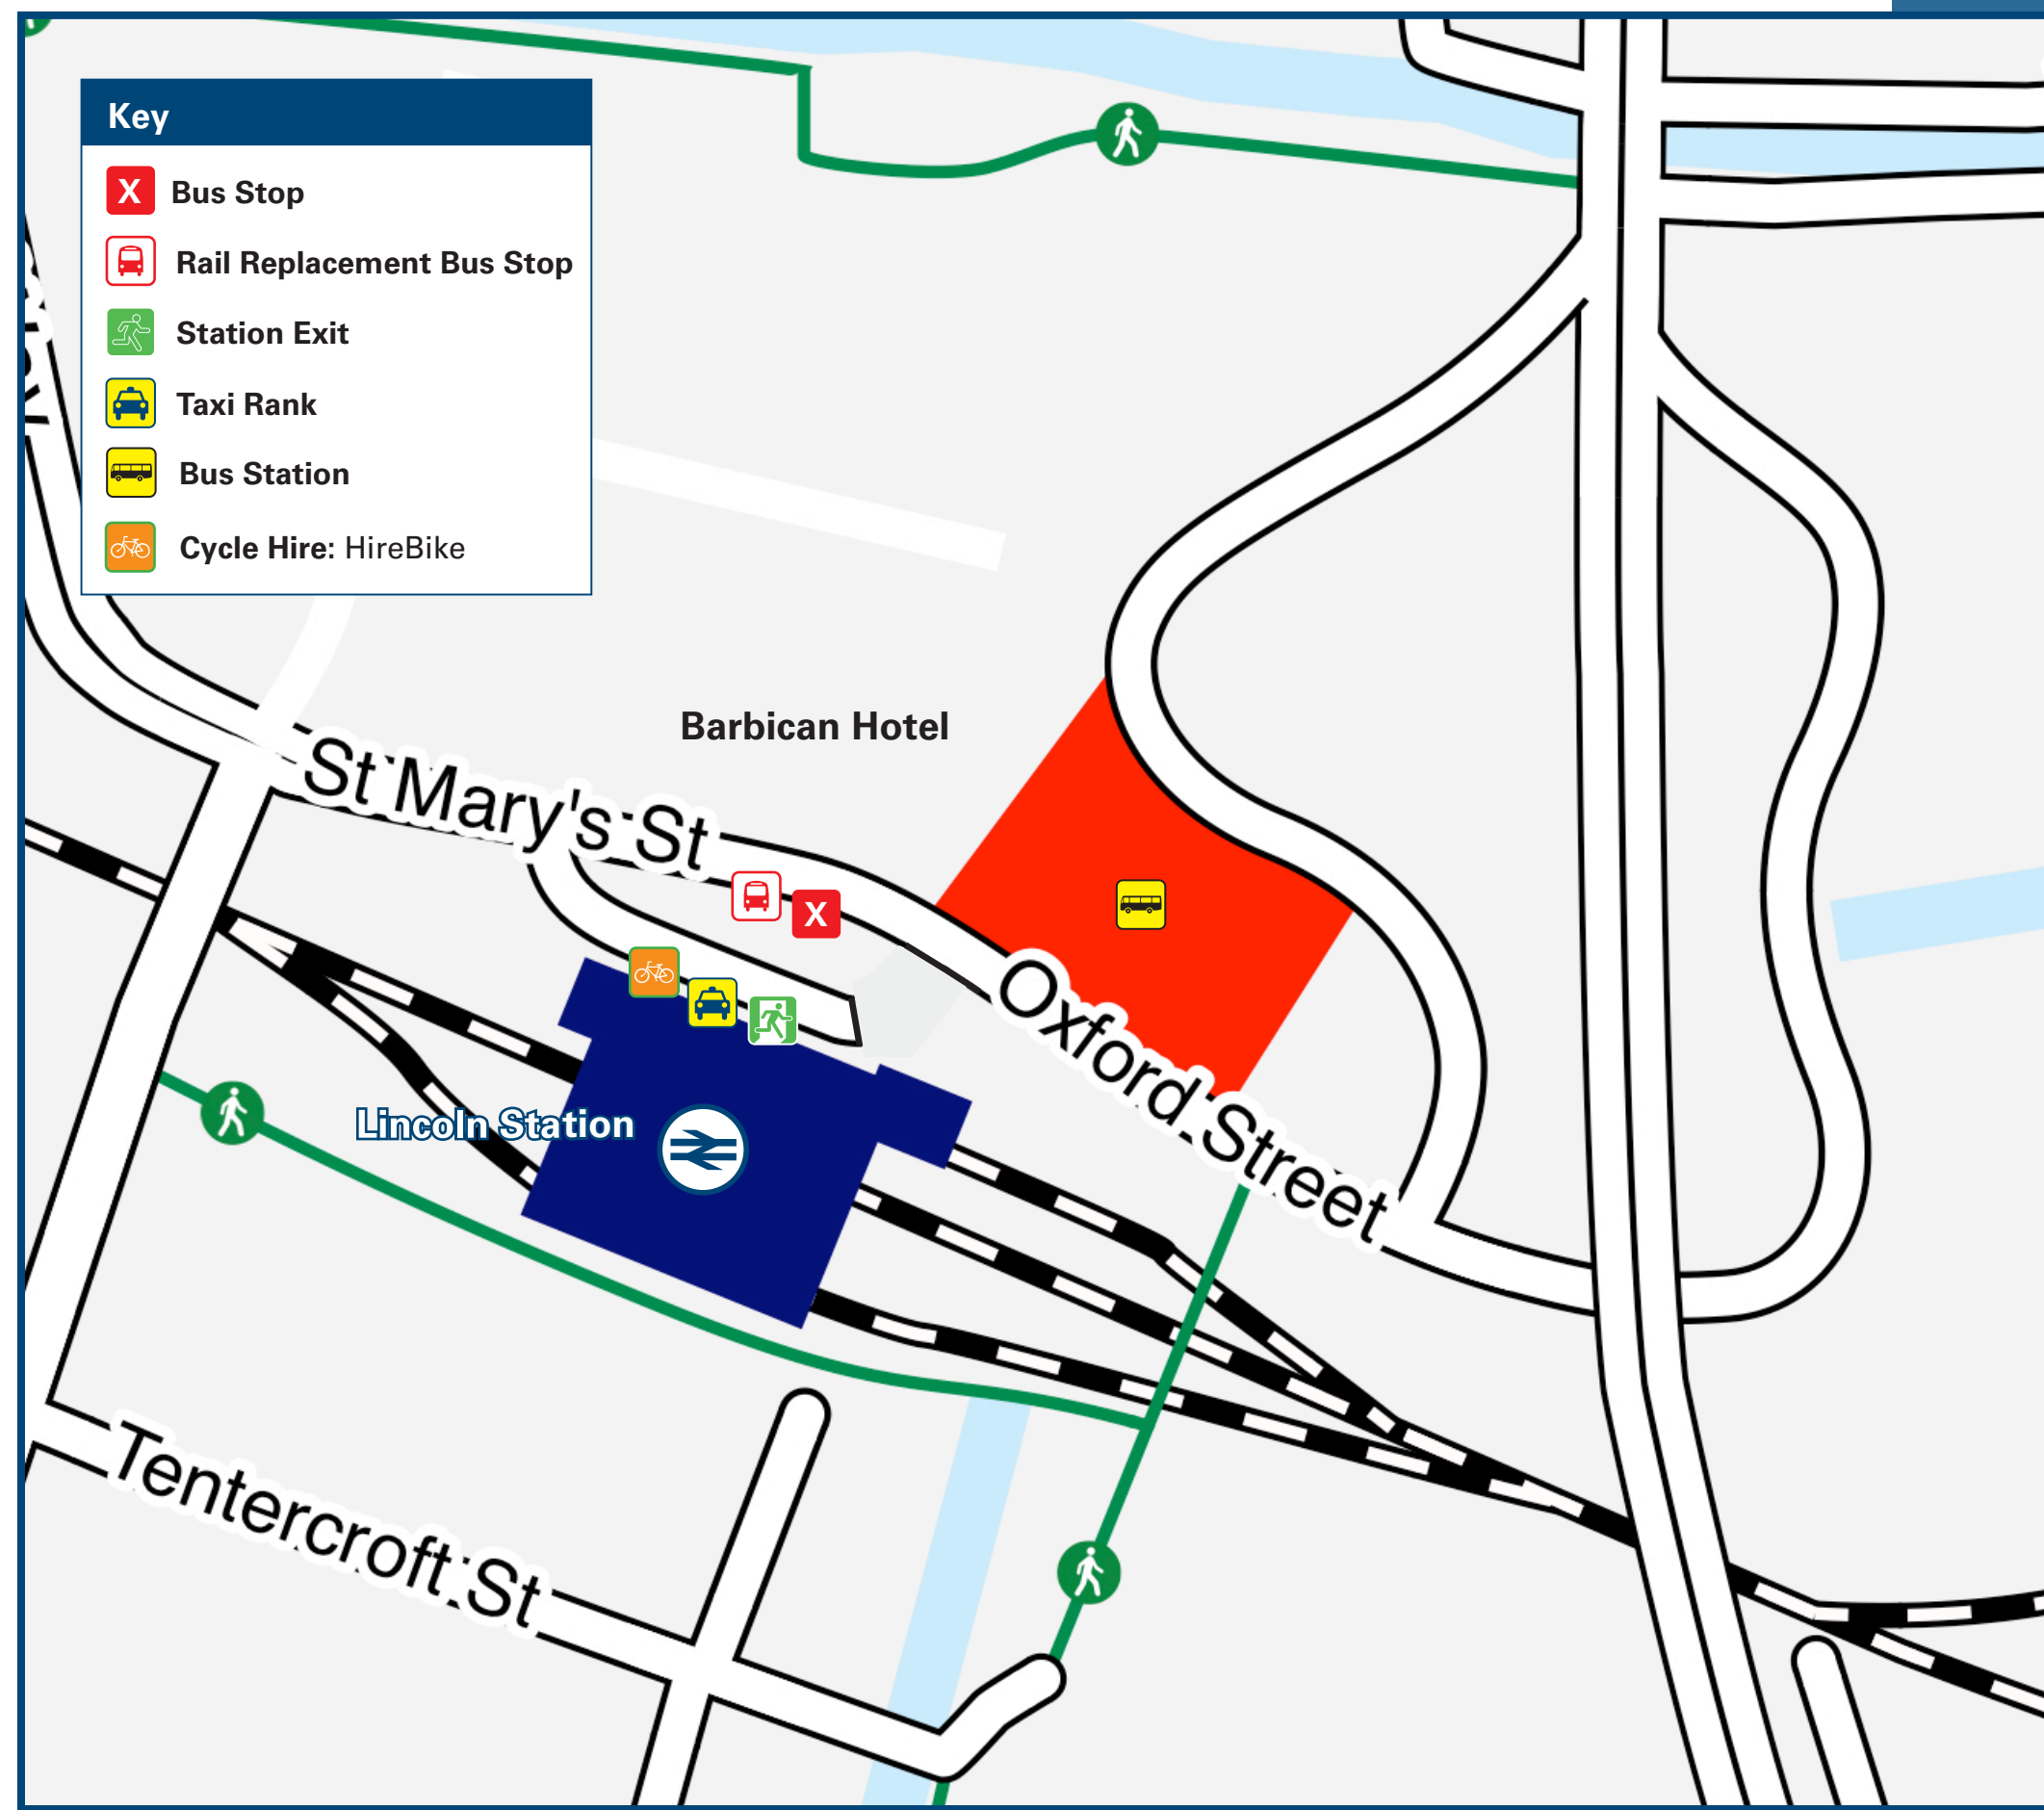

Lincoln Station

Onward Travel Information

Buses and taxis

Rail replacement buses and coaches depart from the station front on St Mary's Street.

Local area map

Lincoln is a PlusBus area.

PlusBus is a discount price 'bus pass' that you buy with your train ticket. It gives you unlimited bus travel around your chosen town, on participating buses. Visit www.plusbus.info

Main destinations by bus

(Data correct at May 2024)

DESTINATION	BUS ROUTES	BUS STOP
Bassingham	47, 49	Bus Stn Stand
Bracebridge Heath	1	Bus Stn Stand
Branston	2, 31, 31X	Bus Stn Stand
Burton Waters	B5, B5A, B5X	Bus Stn Stand
Cherry Willingham	55	Bus Stn Stand
Coningsby	77	Bus Stn Stand
Dunholme	3	Bus Stn Stand
Dunston	B5, B5A, B5X	Bus Stn Stand
Fiskerton	55	Bus Stn Stand
Grantham	12	Bus Stn Stand
Heighington	53	Bus Stn Stand
Horncastle	B5, B5A	Bus Stn Stand
Ingham	31	Bus Stn Stand
Lincoln City -	55	Bus Stn Stand
- Birchwood Estate	3	Bus Stn Stand
- Bishop Grosseteste University	1	Bus Stn Stand
- Boultham	2	Bus Stn Stand
- Brant Road	30(PC Coaches)	Bus Stn Stand
- Bracebridge (Newark Road)	30(Stagecoach)	Bus Stn Stand
- Canwick Road	30(PC Coaches), 50	Bus Stn Stand
- Carholme Road	30(Stagecoach), 56	Bus Stn Stand
- Cathedral	103	Bus Stn Stand
- HM Prison	WR(Lincoln Walk & Ride Bus)	Station Car Park

DESTINATION	BUS ROUTES	BUS STOP
Scothem	11A	Bus Stn Stand
Spilsby	43	Bus Stn Stand
Skegness	56	Bus Stn Stand
Skellingthorpe	56	Bus Stn Stand
Sturton by Stow	19	Bus Stn Stand
Sudbrooke (& Langworth Villages)	100	Bus Stn Stand
Teal Park	43, 50	Bus Stn Stand
Torksey	56	Bus Stn Stand
Waddington	9#	Bus Stn Stand
Washingborough	107	Bus Stn Stand
Welton	1	Bus Stn Stand
Witham St Hughs	13	Bus Stn Stand
Woodhall Spa	2	Bus Stn Stand
Wragby	30(PC Coaches)	Bus Stn Stand
	30(Stagecoach)	Bus Stn Stand
	12	Bus Stn Stand
	53	Bus Stn Stand
	48, 49	Bus Stn Stand
	B5, B5A, B5X	Bus Stn Stand
	55	Bus Stn Stand
	50	Bus Stn Stand
	56	Bus Stn Stand