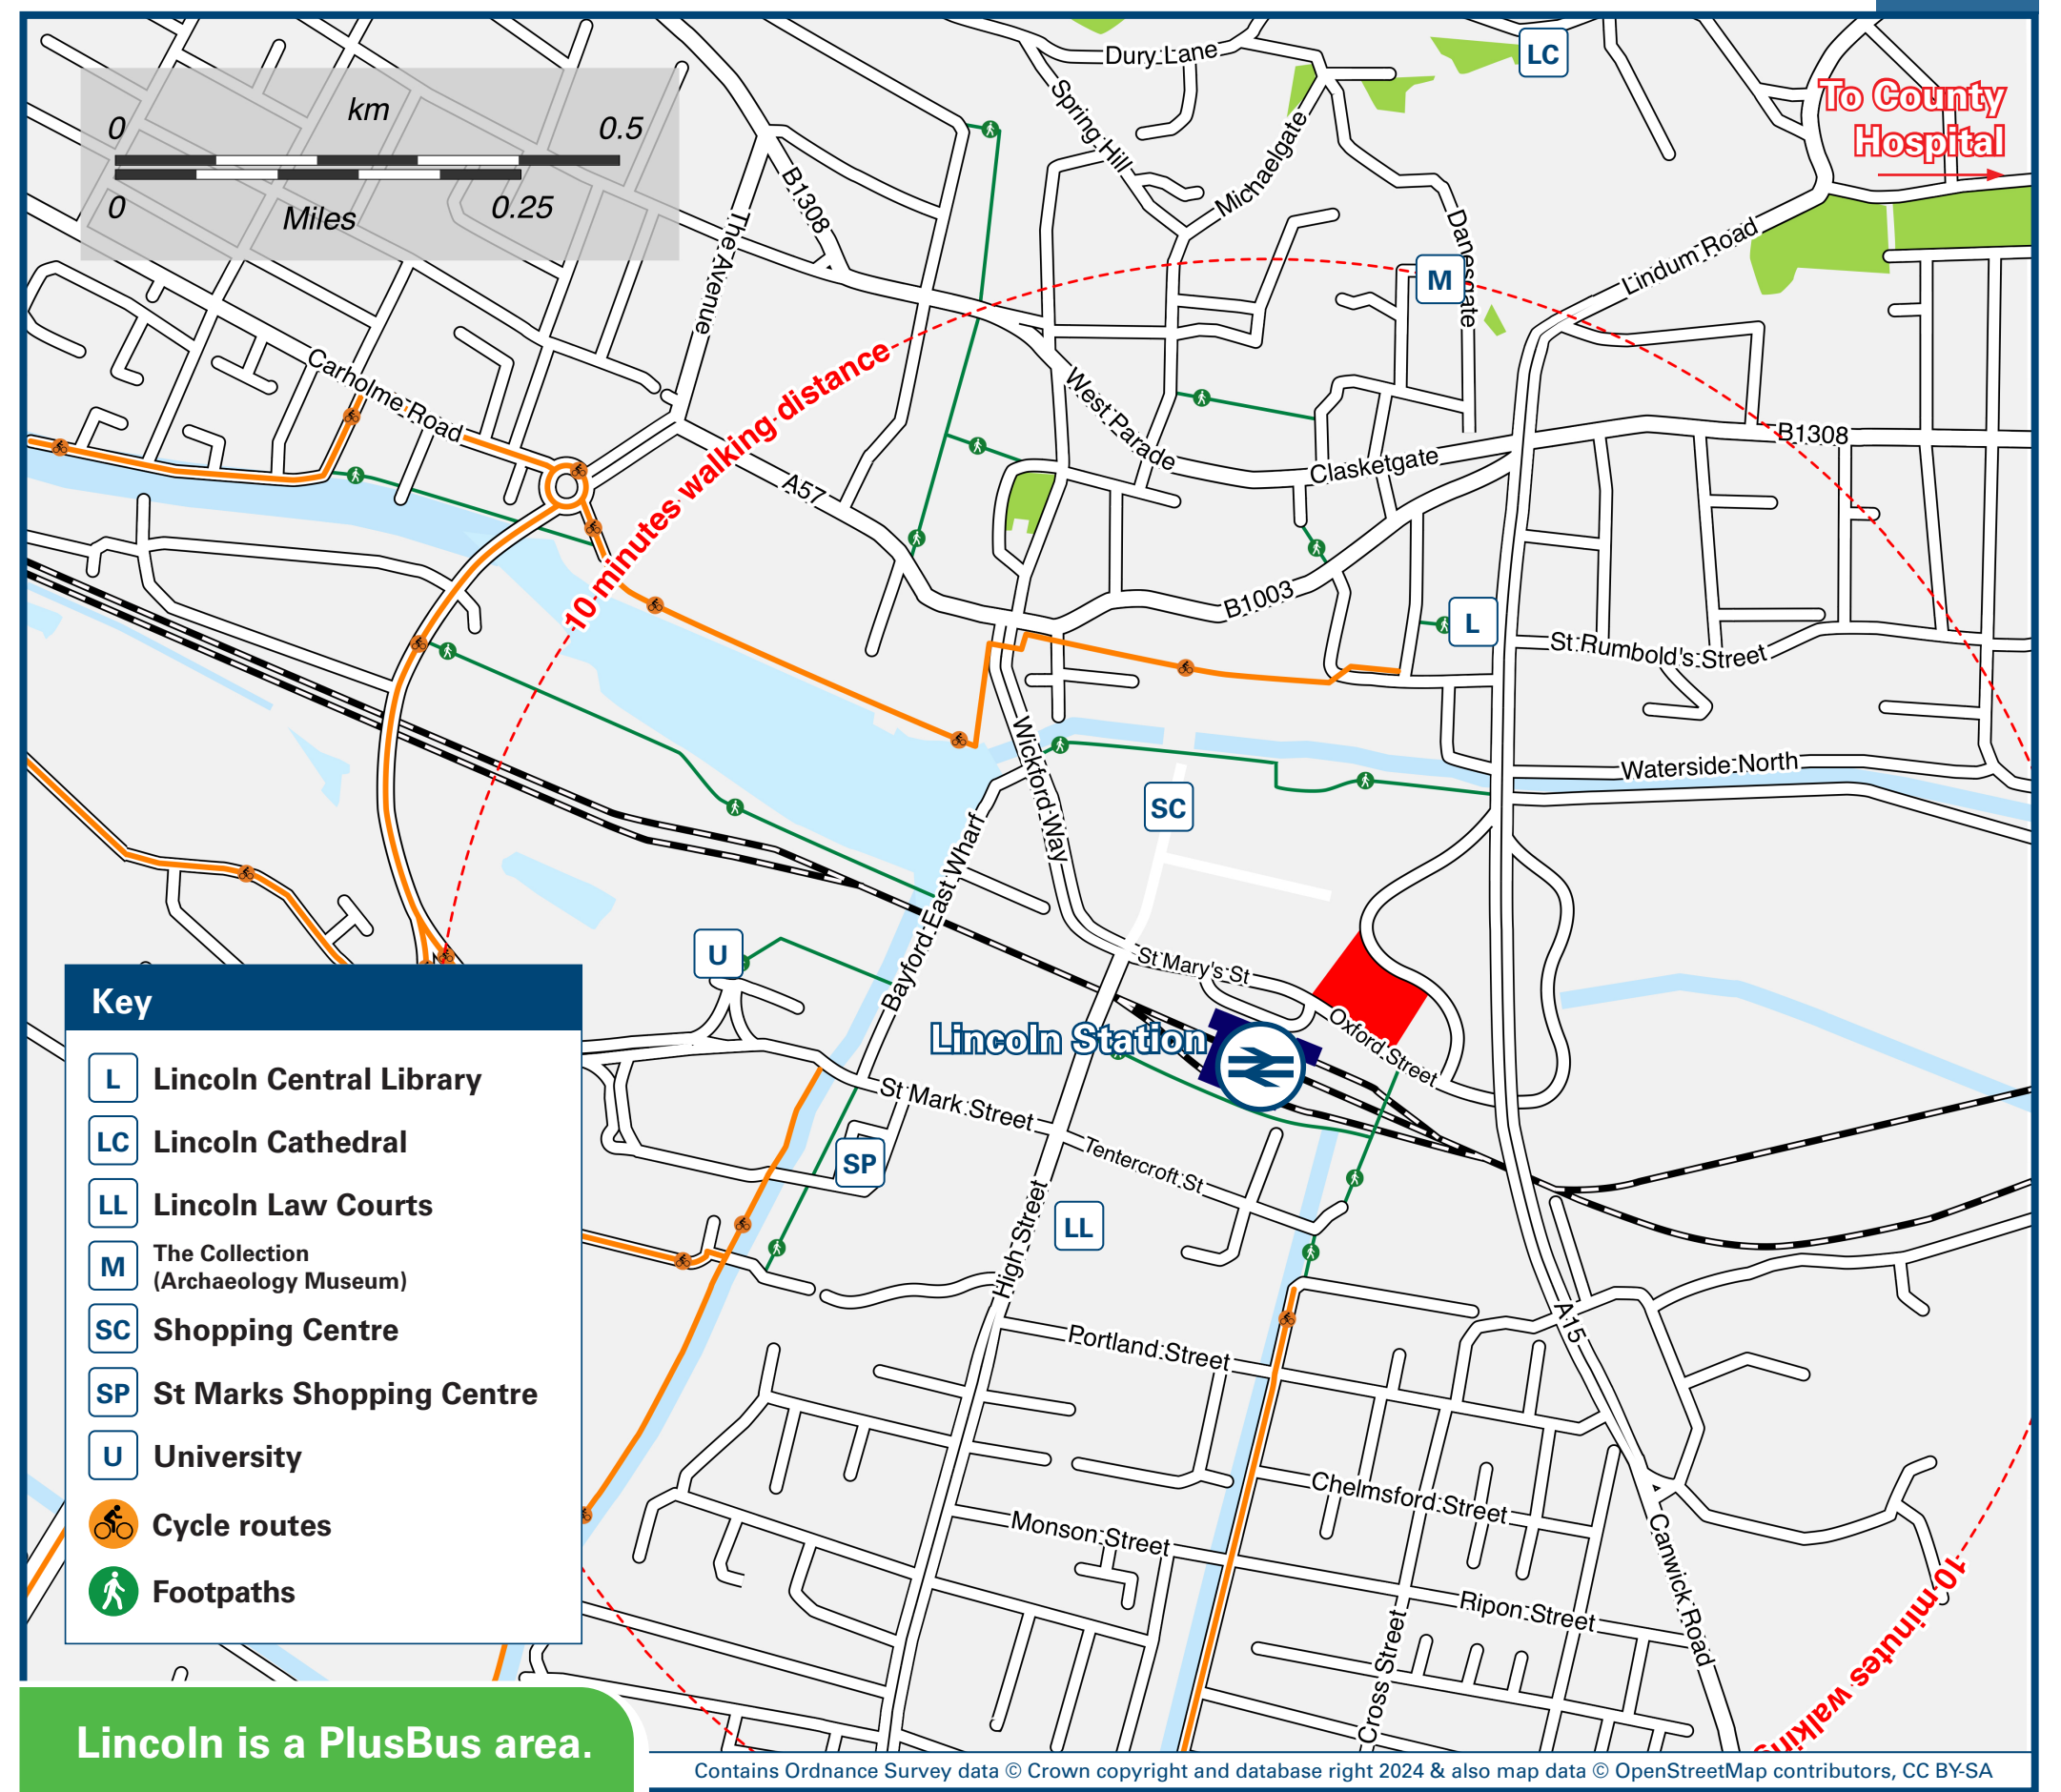

Lincoln Station

Onward Travel Information

Buses and taxis

Rail replacement buses and coaches depart from the station front on St Mary's Street.

Local area map

Lincoln is a PlusBus area.

PlusBus is a discount price 'bus pass' that you buy with your train ticket. It gives you unlimited bus travel around your chosen town, on participating buses. Visit www.plusbus.info

Main destinations by bus

(Data correct at May 2024)

DESTINATION	BUS ROUTES	BUS STOP
Bassingham	47, 49	Bus Stn Stand
Bracebridge Heath	1	Bus Stn Stand
Branston	2, 31, 31X	Bus Stn Stand
Burton Waters	B5, B5A, B5X	Bus Stn Stand
Cherry Willingham	55	Bus Stn Stand
Coningsby	77	Bus Stn Stand
Dunholme	3	Bus Stn Stand
Dunston	B5, B5A, B5X	Bus Stn Stand
Fiskerton	55	Bus Stn Stand
Grantham	12	Bus Stn Stand
Heighington	53	Bus Stn Stand
Horncastle	B5, B5A	Bus Stn Stand
Ingham	31	Bus Stn Stand
Lincoln City -	55	Bus Stn Stand
- Birchwood Estate	3	Bus Stn Stand
- Bishop Grosseteste University	1	Bus Stn Stand
- Boultham	2	Bus Stn Stand
- Brant Road	30(PC Coaches)	Bus Stn Stand
- Bracebridge (Newark Road)	30(Stagecoach)	Bus Stn Stand
- Canwick Road	30(PC Coaches), 50	Bus Stn Stand
- Carholme Road	30(Stagecoach), 56	Bus Stn Stand
- Cathedral	103	Bus Stn Stand
- HM Prison	WR(Lincoln Walk & Ride Bus)	Station Car Park