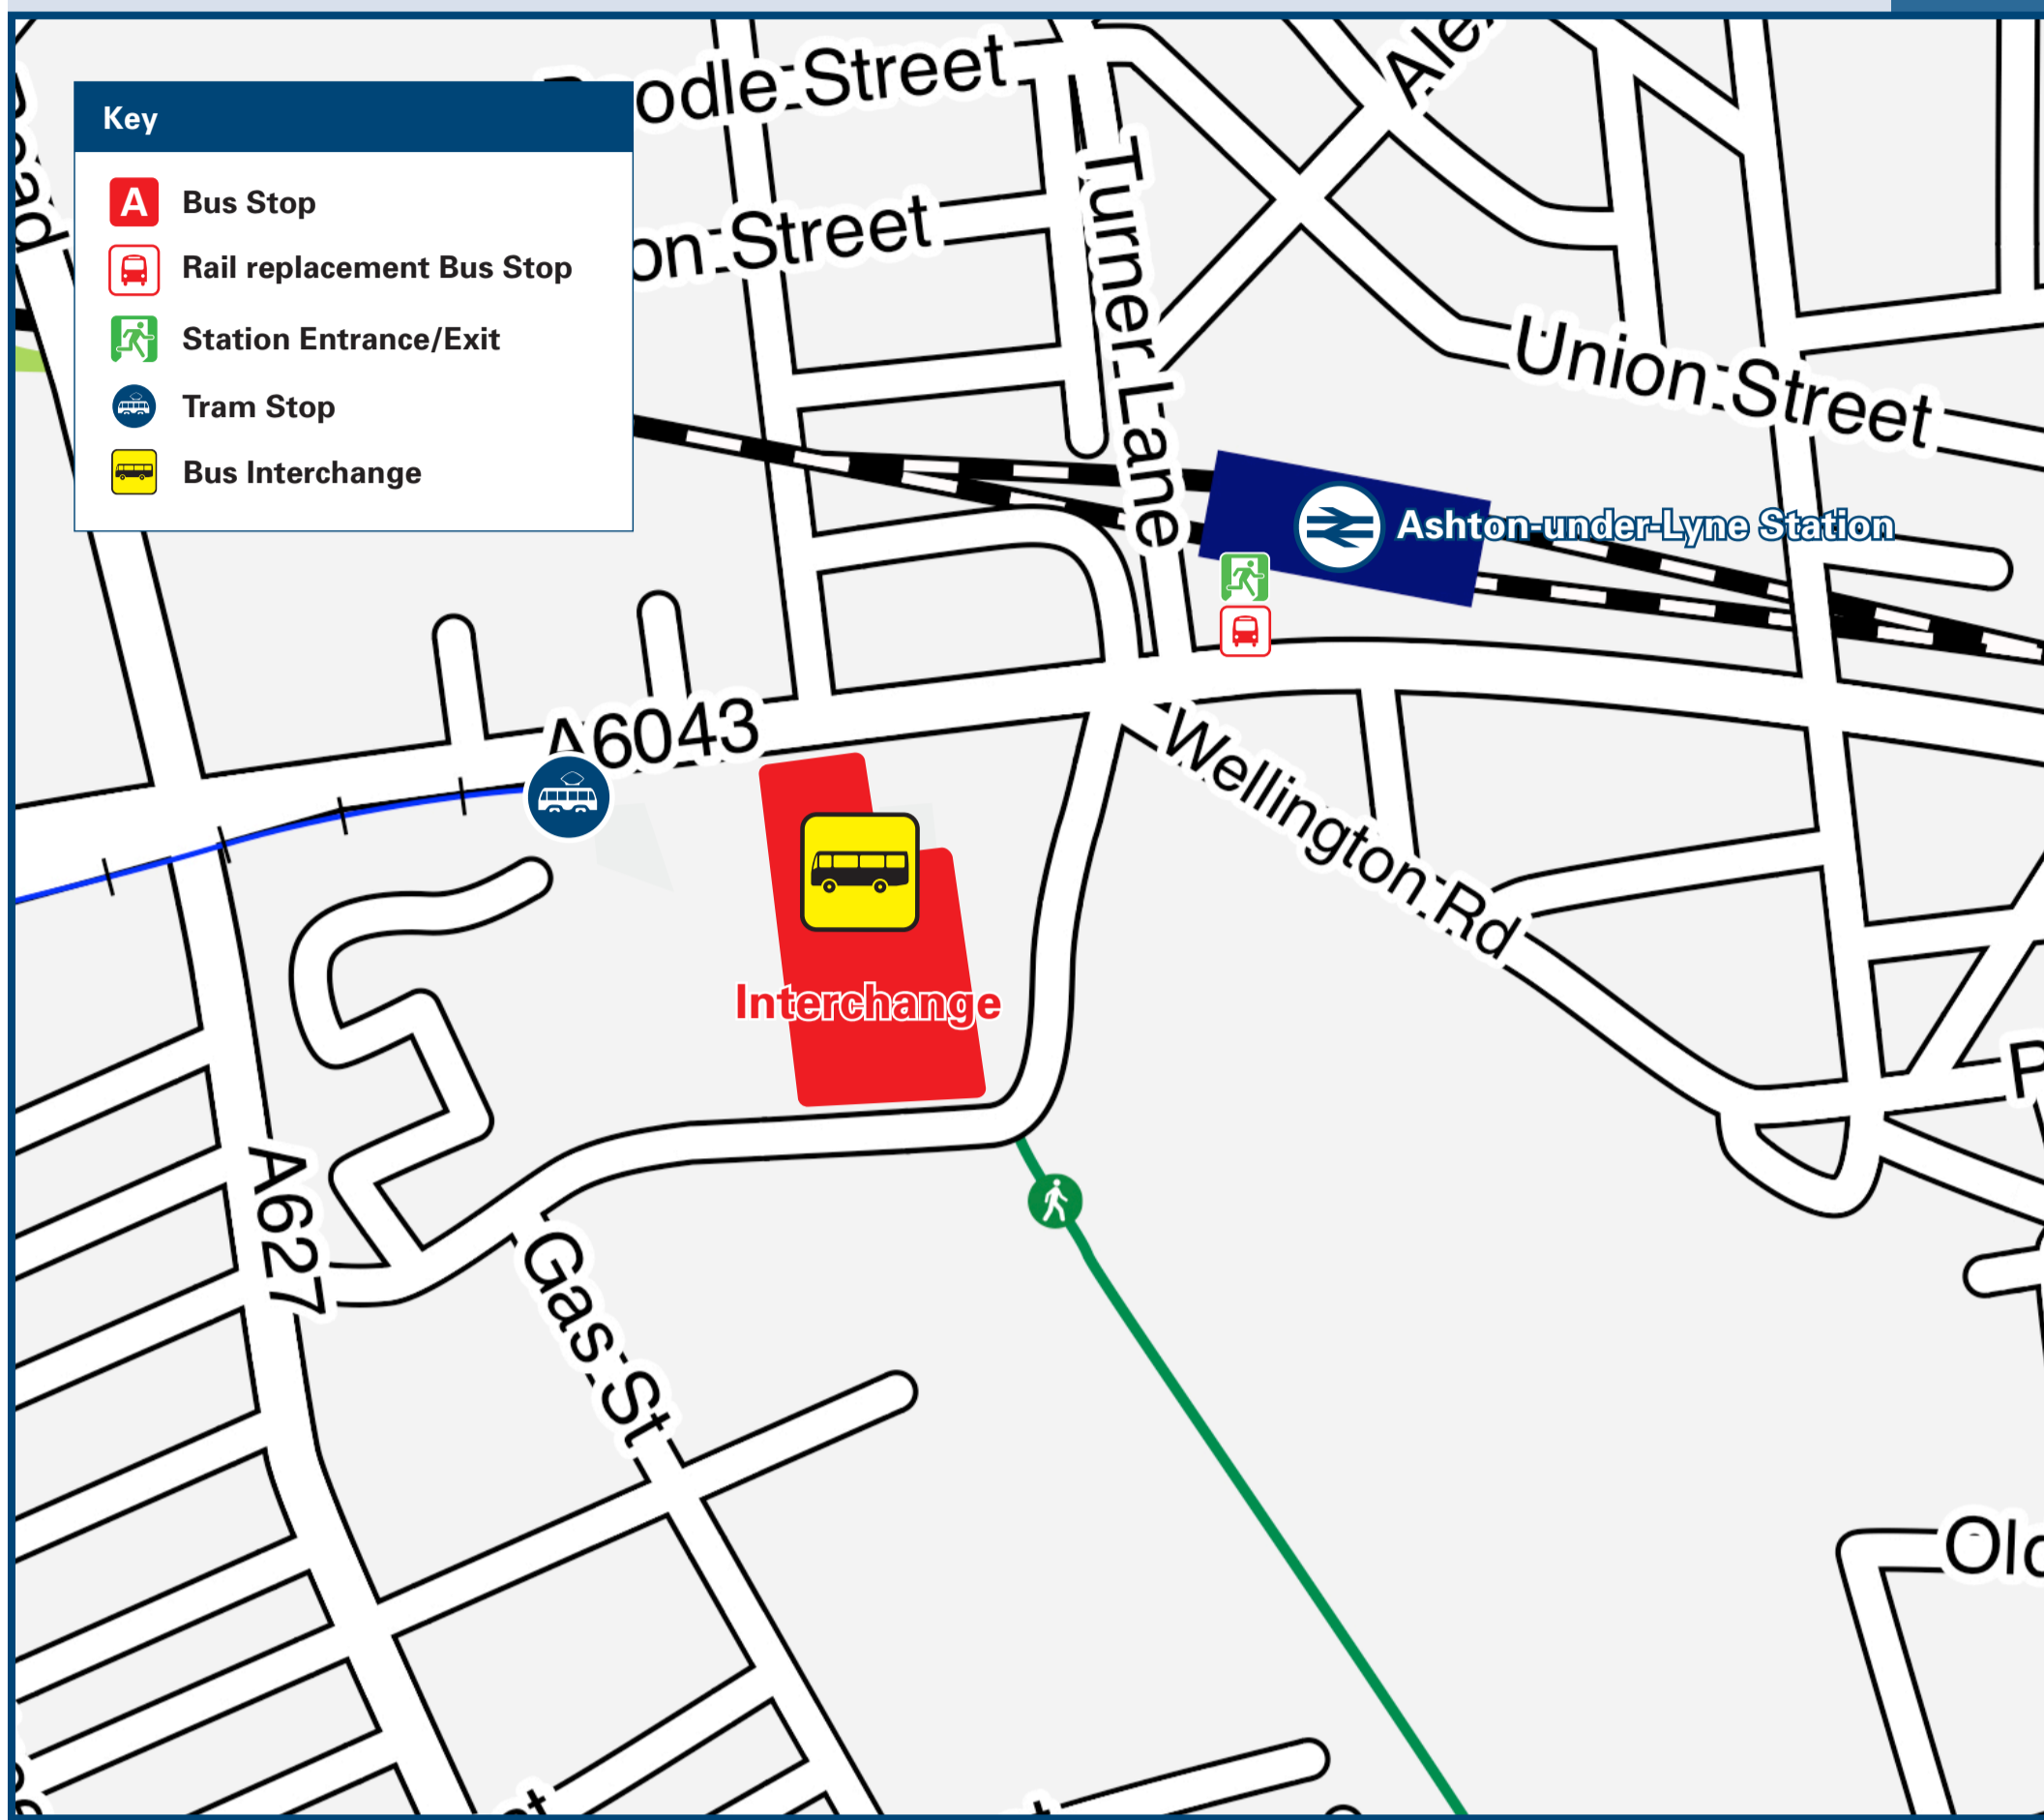

Ashton-Under-Lyne Station

Onward Travel Information

Buses and Trams

Rail replacement services depart from the station car park.