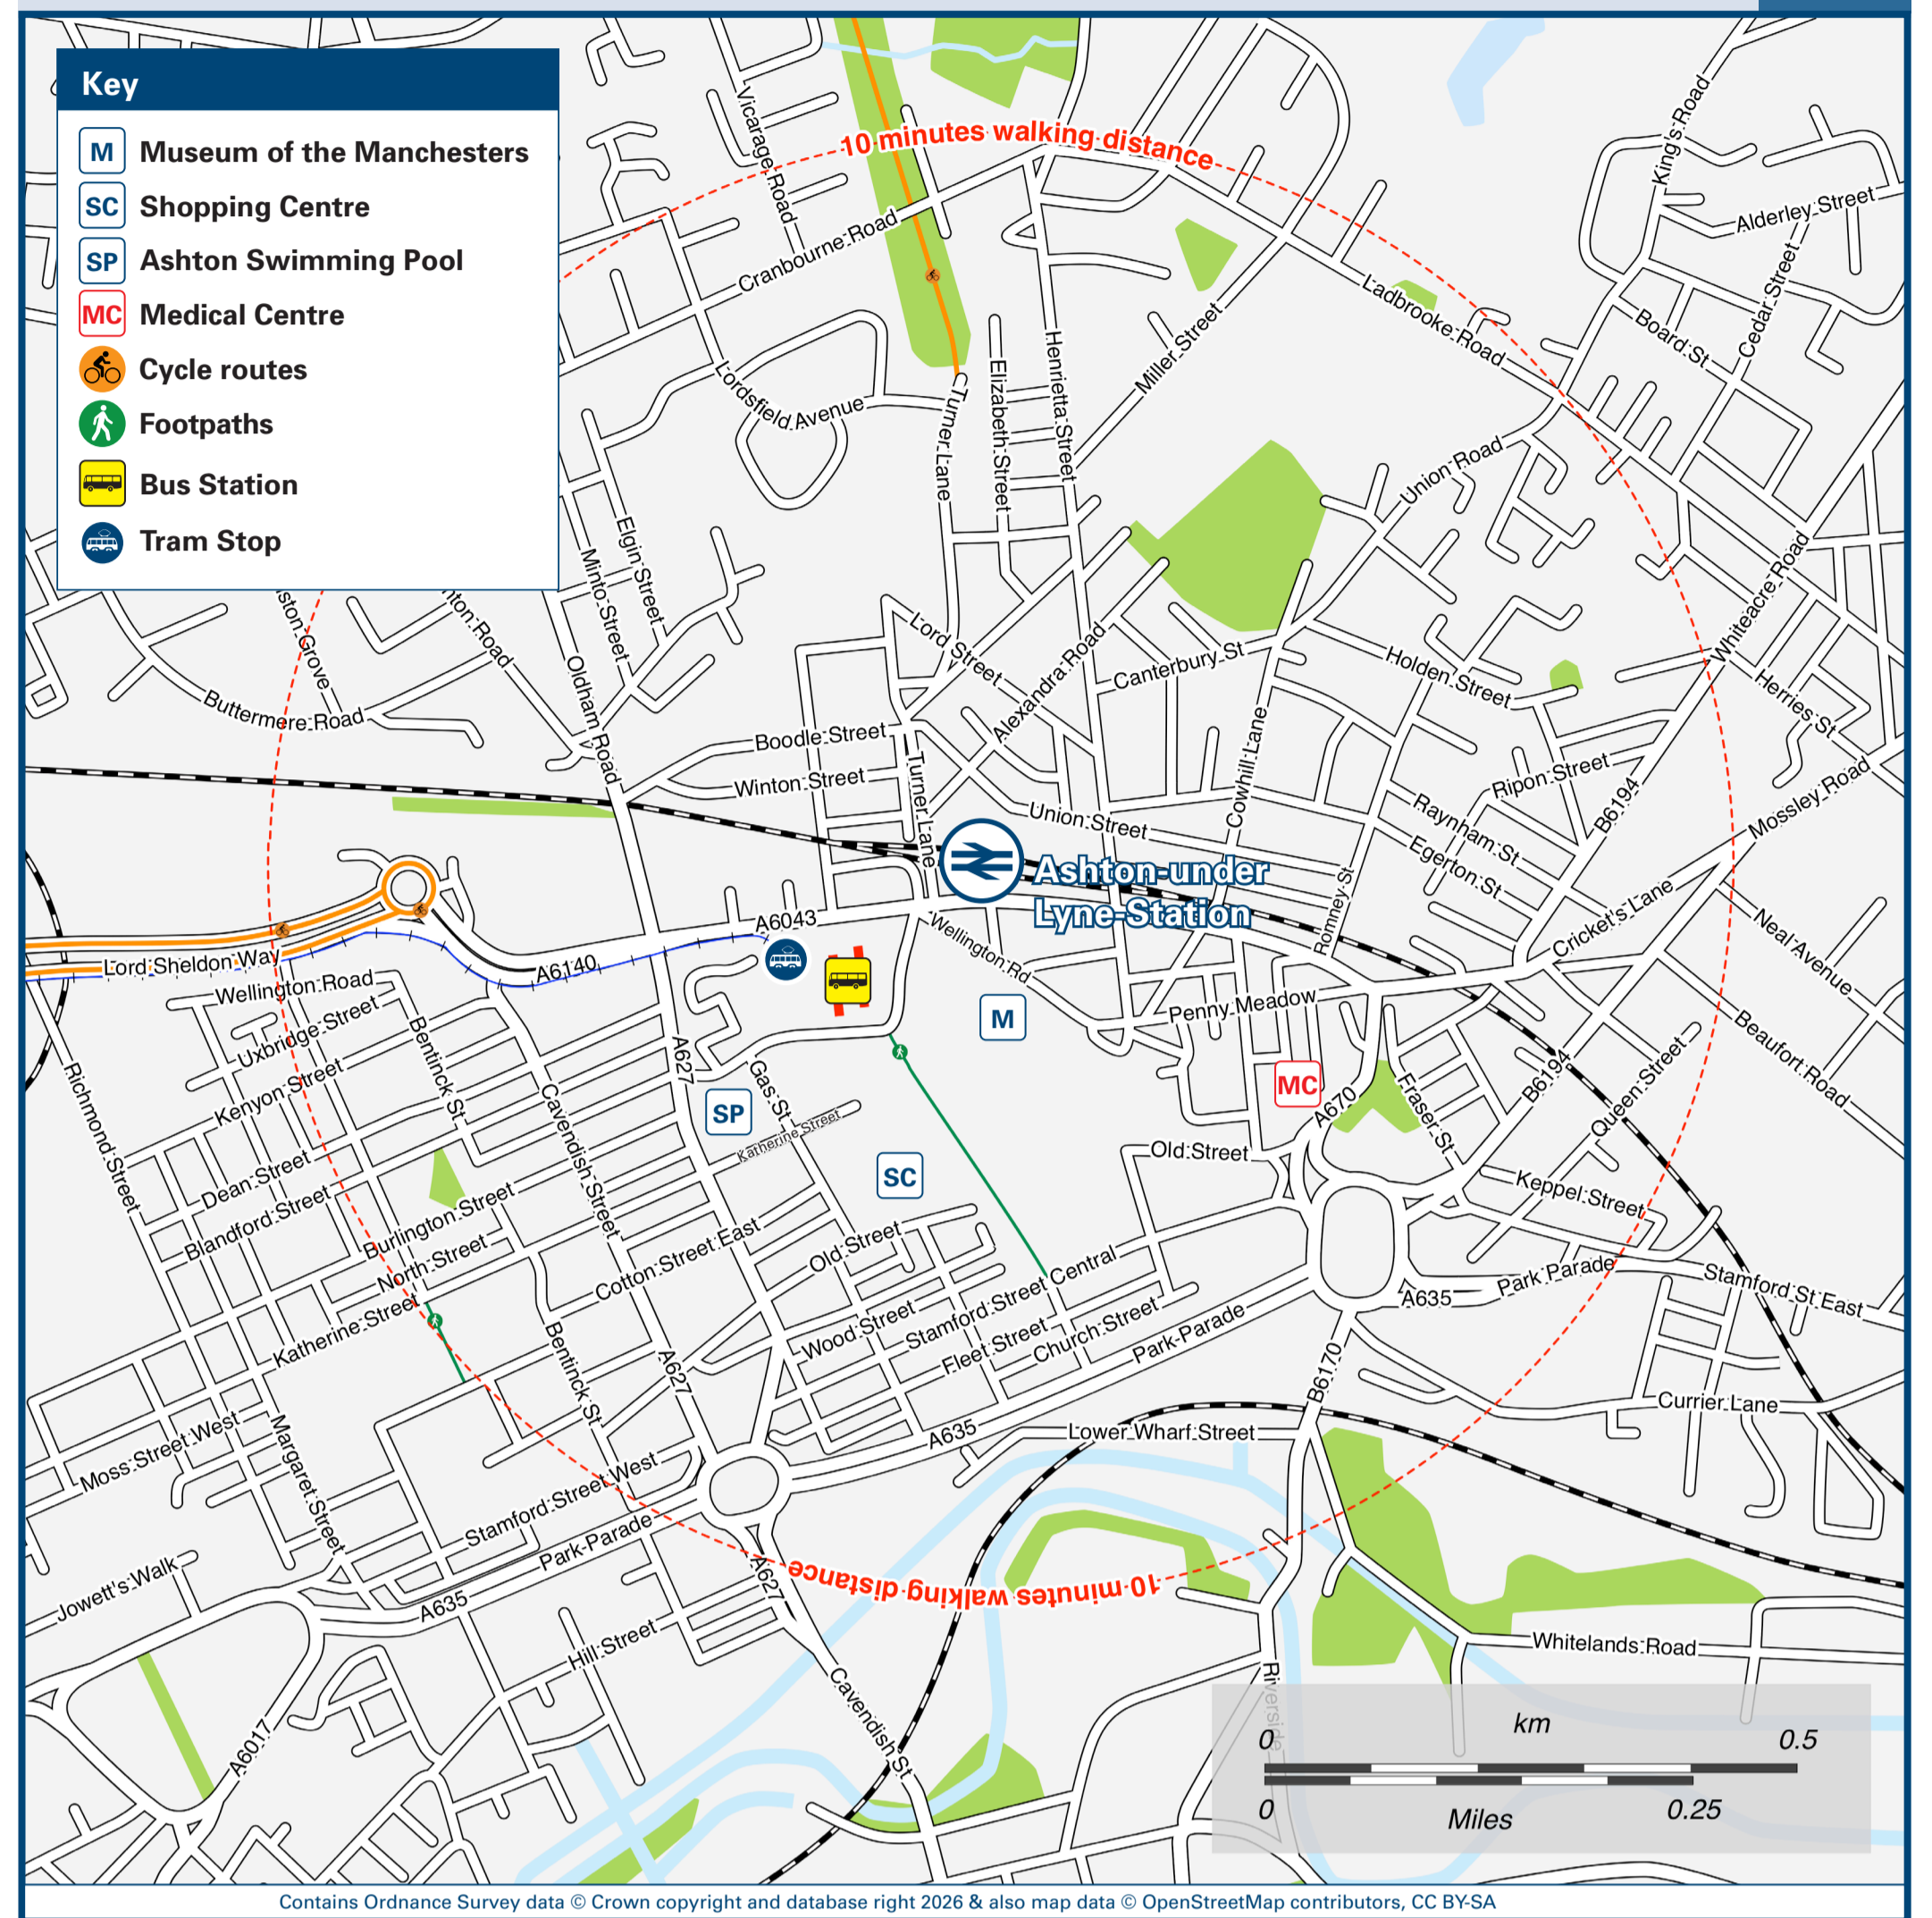

Local area map

Main destinations by bus and tram (Data correct at February 2026)

DESTINATION	BUS/TRAM ROUTES	BUS/TRAM STOP
Ashton Moss	Tram 7	Tram Stop Stand A
Audenshaw	Tram 7	Tram Stop Stand A
	216	Stand B
	219	Stand C
	345	Stand D
Bredbury	330	Stand M
Carrbrook	348	Stand B
Chadderton	396	Stand N
Copley	348	Stand D
Coppice	396	Stand N
Crowhill	339	Stand N
Dane Bank	7	Stand A
	335	Stand N
Denton	335, 345	Stand N
	347	Stand L
Dinting	237	Stand K
Droylsden	Tram 7	Tram Stop Stand A
	216	Stand B
	230, 231	Stand D
	330	Stand M
Dukinfield	335, 345	Stand N
	346	Stand G
Eccles	Tram	Tram Stop
Etihad Stadium (Manchester City FC)	Tram	Tram Stop
	216	Stand B
	230, 231	Stand D
Failsworth	151	Stand D
Fairfield (Fairfield Road)	7	Stand A
Fairfield (Manchester Road)	219	Stand C
Fitton Hill	396	Stand N
Gee Cross	330	Stand M
Glossop	237	Stand K
Godley	387	Stand F
Gorton	7	Stand A
Guide Bridge	219	Stand C
	347	Stand L
Hadfield	237	Stand K
Harpurhey	151	Stand D
Hartshead	231	Stand D

DESTINATION	BUS/TRAM ROUTES	BUS/TRAM STOP
Hathershaw	151	Stand B
	396	Stand N
	409	Stand E
Hattersley	387	Stand F
Haughton Green	347	Stand L
Hazelhurst	336, 337	Stand D
	350	Stand D
Heaton Chapel	7	Stand A
Hey Farm Estate	350	Stand D
Heyrod	356	Stand N
Hollingworth	237	Stand K
Hollinwood	151	Stand D
Holt Town	Tram	Tram Stop
	216	Stand B
	230, 231	Stand D
Hurst Cross	231	Stand D
	336, 337	Stand D
Hyde	330	Stand M
	346	Stand G
	387	Stand F
	151	Stand D
Limehurst Estate	396	Stand N
	409	Stand E
Littlemoss	230, 231	Stand D
Manchester City Centre	Tram	Tram Stop
	216	Stand B
	219	Stand G
	230, 231	Stand D
Micklehurst	350	Stand D
Middleton	396	Stand N
Millbrook	348	Stand D
Mills Hill	396	Stand N
Moorside (Droylsden)	230, 231	Stand D
Moston	151	Stand D
Mottram in Longdendale	237	Stand K
	387	Stand F
New Islington	Tram	Tram Stop
	216	Stand B
	230, 231	Stand D
Newton	346	Stand G
Newton Heath	151	Stand D
North Manchester General Hospital	151	Stand D

DESTINATION	BUS/TRAM ROUTES	BUS/TRAM STOP
Oldham	350 (Via Mossley)	Stand B
	356 (Via Mossley)	Stand N
	409 (Direct)	Stand E
Reddish	7	Stand A
Ridge Hill Estate	389	Stand F
Rochdale	409	Stand E
Royal Oldham Hospital	409	Stand E
Royton	409	Stand E
Salford Quays / MediaCityUK	Tram	Tram Stop
Smallshaw	231	Stand D
	336, 337, 396	Stand D
Sportcity	Tram	Tram Stop
	216	Stand B
	230, 231	Stand D
	237	Stand D
	348	Stand N
	356	Stand D
	387, 389	Stand F
Stockport	7	Stand A
	330	Stand D
	231	Stand D
Tameside General Hospital	337	Stand D
	350	Stand N
	387, 389	Stand D
Waterloo	151	Stand D
	230, 231	Stand D
	396	Stand N
	409	Stand E
Woodley	330	Stand D
Yew Tree Estate	389	Stand F

Notes

For bus and tram times and days of operation, please see timetables at Ashton-under-Lyne Interchange and Metrolink Tram Stop or contact Traveline on www.traveline.info or call: 0871 200 22 33

Direct trains operate to Manchester Victoria from Ashton-under-Lyne train station.

Direct trains operate to Stalybridge from Ashton-under-Lyne train station.

Taxis