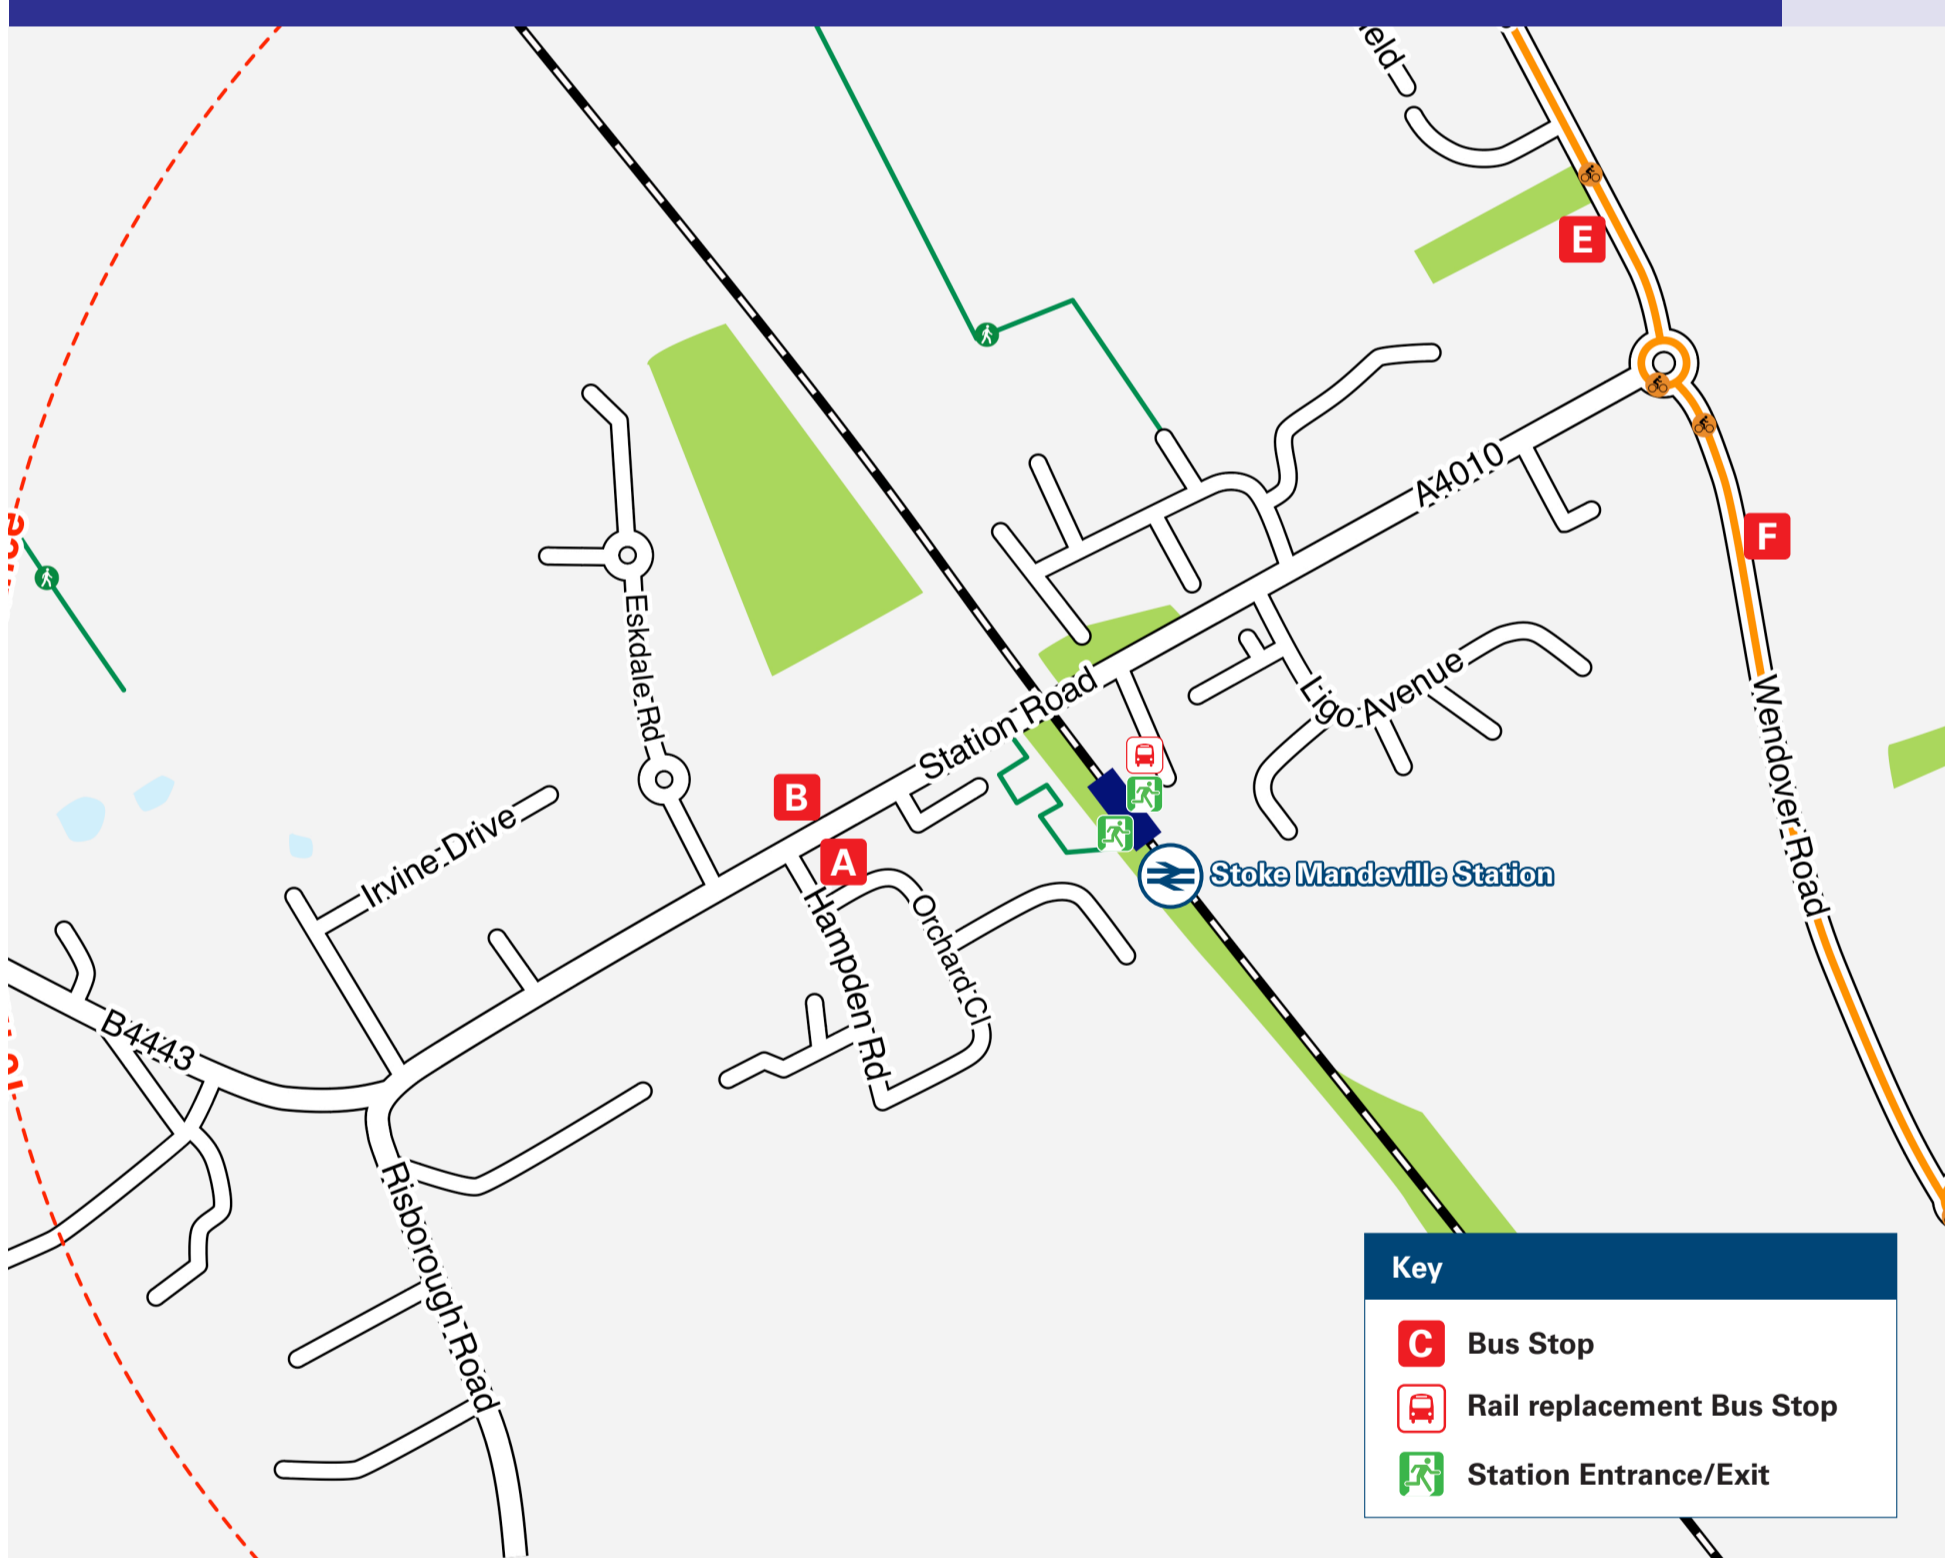

Buses and Taxis

Rail replacement bus services depart from the station entrance.

Main destinations by bus

(Data correct at April 2026)

DESTINATION	BUS ROUTES	BUS STOP
Aylesbury	50, 502#	E
Elm Farm	300	A
Great Kimble	50	E
Halton	300	B
High Wycombe	50, 502#	F
Hughenden Valley	300	B
Little Kimble	300	B
Loosley Row	300	B
Monks Risborough	300	B
Naphill	300	B
Princes Risborough	300	B
Stoke Mandeville Hospital	300	A
Walter's Ash	300	B
Wendover	50, 502#	F
Weston Turville	50, 502#	F
Worlds End (Garden Centre)	50, 502#	F

NOTES

- Bus route 300 runs a daily service, Mondays to Sundays.
- Bus route 50 run a Mondays to Saturdays service, only. No Sunday service.
- Village Connect Aylesbury is a demand responsive transport service – bookable by phone or the Village Connect app. This can be booked to and from Wendover Station, Stoke Mandeville Station and Aylesbury Station and serves the villages of Aston Clinton, Bishopstone, Halton, Hartwell, Hulcott, Stoke Mandeville, Weedon and Weston Turville. Please see www.buckinghamshire.gov.uk/village-connect-minibuses for more details.
- For bus times and days of operation please contact Traveline on www.traveline.info or call: 0871 200 22 33
- Direct trains operate to this destination from this station.
- Change here for connecting national rail services.
- Change here for London Underground trains.
- # Bus route 502 operates a service on Sundays, only.

Taxis

Stoke Mandeville Station has no taxi rank or cab office. Advance booking is essential, please consider using the following local operators: (Inclusion of this number doesn't represent any endorsement of the taxi firm)

Falcon Taxis 247
01296 247 247

Riviera Cars
01628 666 777

Khyber Transport Ltd
07916 034 460

Further information about all onward travel

Local Cycle Info

buckinghamshire.gov.uk
For more information about cycle routes.

National Cycle Info

walkwheelcycletrust.org.uk

Bus Times

See timetable displays at bus stops.
www.traveline.info
0871 200 22 33
public transport info
please your phone company's access charge

PlusBus

plusbus.info

PlusBus is a discount price 'bus pass' that you buy with your train ticket. It gives you unlimited bus travel around your chosen town, on participating buses. Visit plusbus.info

National Rail Enquiries

Online	NRE App	Social Media	Alert Me	Contact Centre	PlusBike
nationalrail.co.uk	Free National Rail Enquiries app for iOS and Android	facebook.com/nationalrailenq @nationalrailenq	nationalrail.co.uk/alertme You can sign up to Alert Me messages on the National Rail Enquiries website where you can receive train and platform notifications directly to your smart phone.	03457 48 49 50 Calls cost no more than calls to geographic numbers (01 or 02) and may be recorded.	nationalrail.co.uk/plusbike For more information.