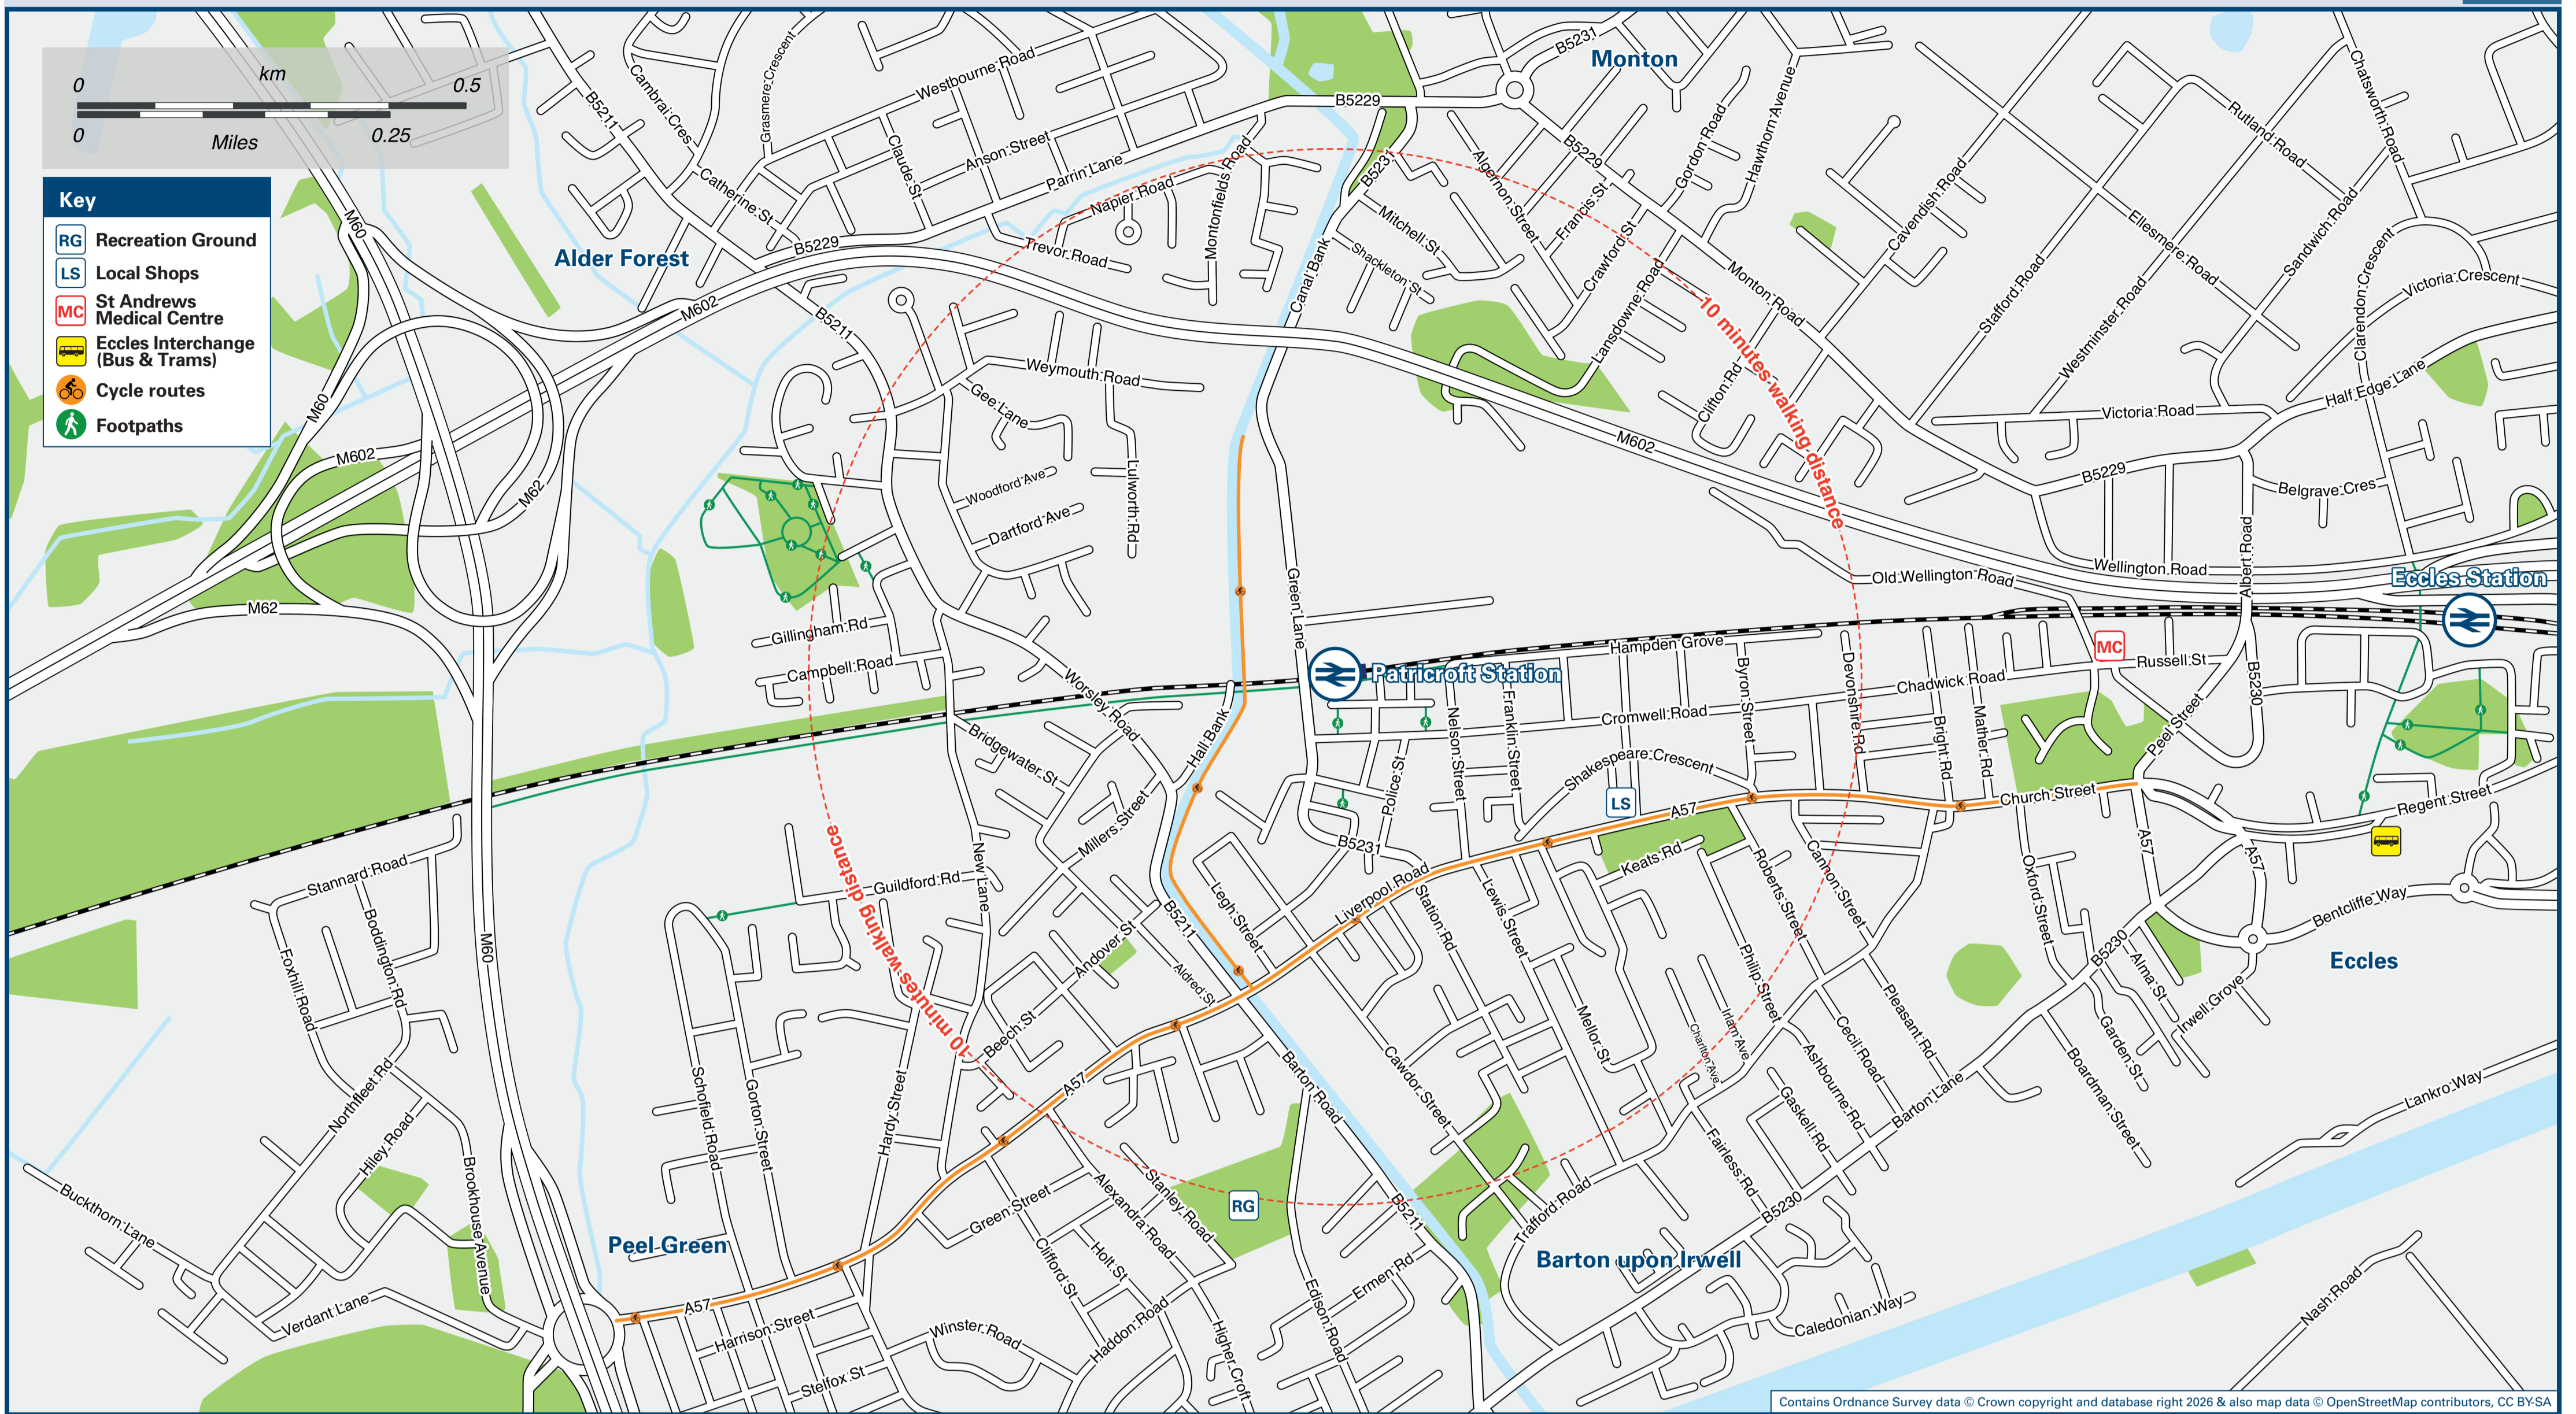

Patricroft Station

Onward Travel Information

Local area map

Buses

Rail replacement buses Pick Up / Drop Off at the bus stops on Green Lane. Towards Manchester, outside station front. Towards Liverpool, outside Queens Arms Pub.

Main destinations by bus

(Data correct at February 2026)

DESTINATION	BUS ROUTES	BUS STOP
Agecroft	21	C
Barton upon Irwell	20, 21, 22, 100	D
Bolton	20, 22	D
Brookhouse Estate	10	D
Cadishhead	67, 100	D
City Airport (Barton Aerodrome)	67, 100	D
Clifton	21	D
Deane	20	D
Eccles Interchange	65	B
Ellesmere Park (Half Edge Lane)	10, 20, 21, 22, 65, 67, 100	C
Farnworth	20, 21, 22	D
Glaze Estate (Cadishhead)	22	D
Great Lever	67	D
Harper Green	22	D
Hollins Green	22	D
Hollins Green	100	D
Irlam	67, 100	D
Kearsley	22	D
Little Hulton	20	D
Logistics North	20	D
Manchester City Centre	10, 67, 100	C
Monton / Monton Green	65	A
Over Hulton	20, 21, 22	D
Peel Green (Liverpool Road)	15 minutes walk from this station via Green Lane	D
Pendleton (for Salford Shopping City)	10, 67	D
Roe Green	10, 67, 100	D
Salford Community Stadium	21	D
Salford Royal Hospital	10, 20, 67, 100	D
Swinton	21, 22	D
The Trafford Centre	20, 21, 22, 100	D
University of Salford	67, 100	D
Walkden	20	D
Warrington	100	D
Westwood Park	65	A
Winton	20	D
Winton	65	A
Worsley	20	D