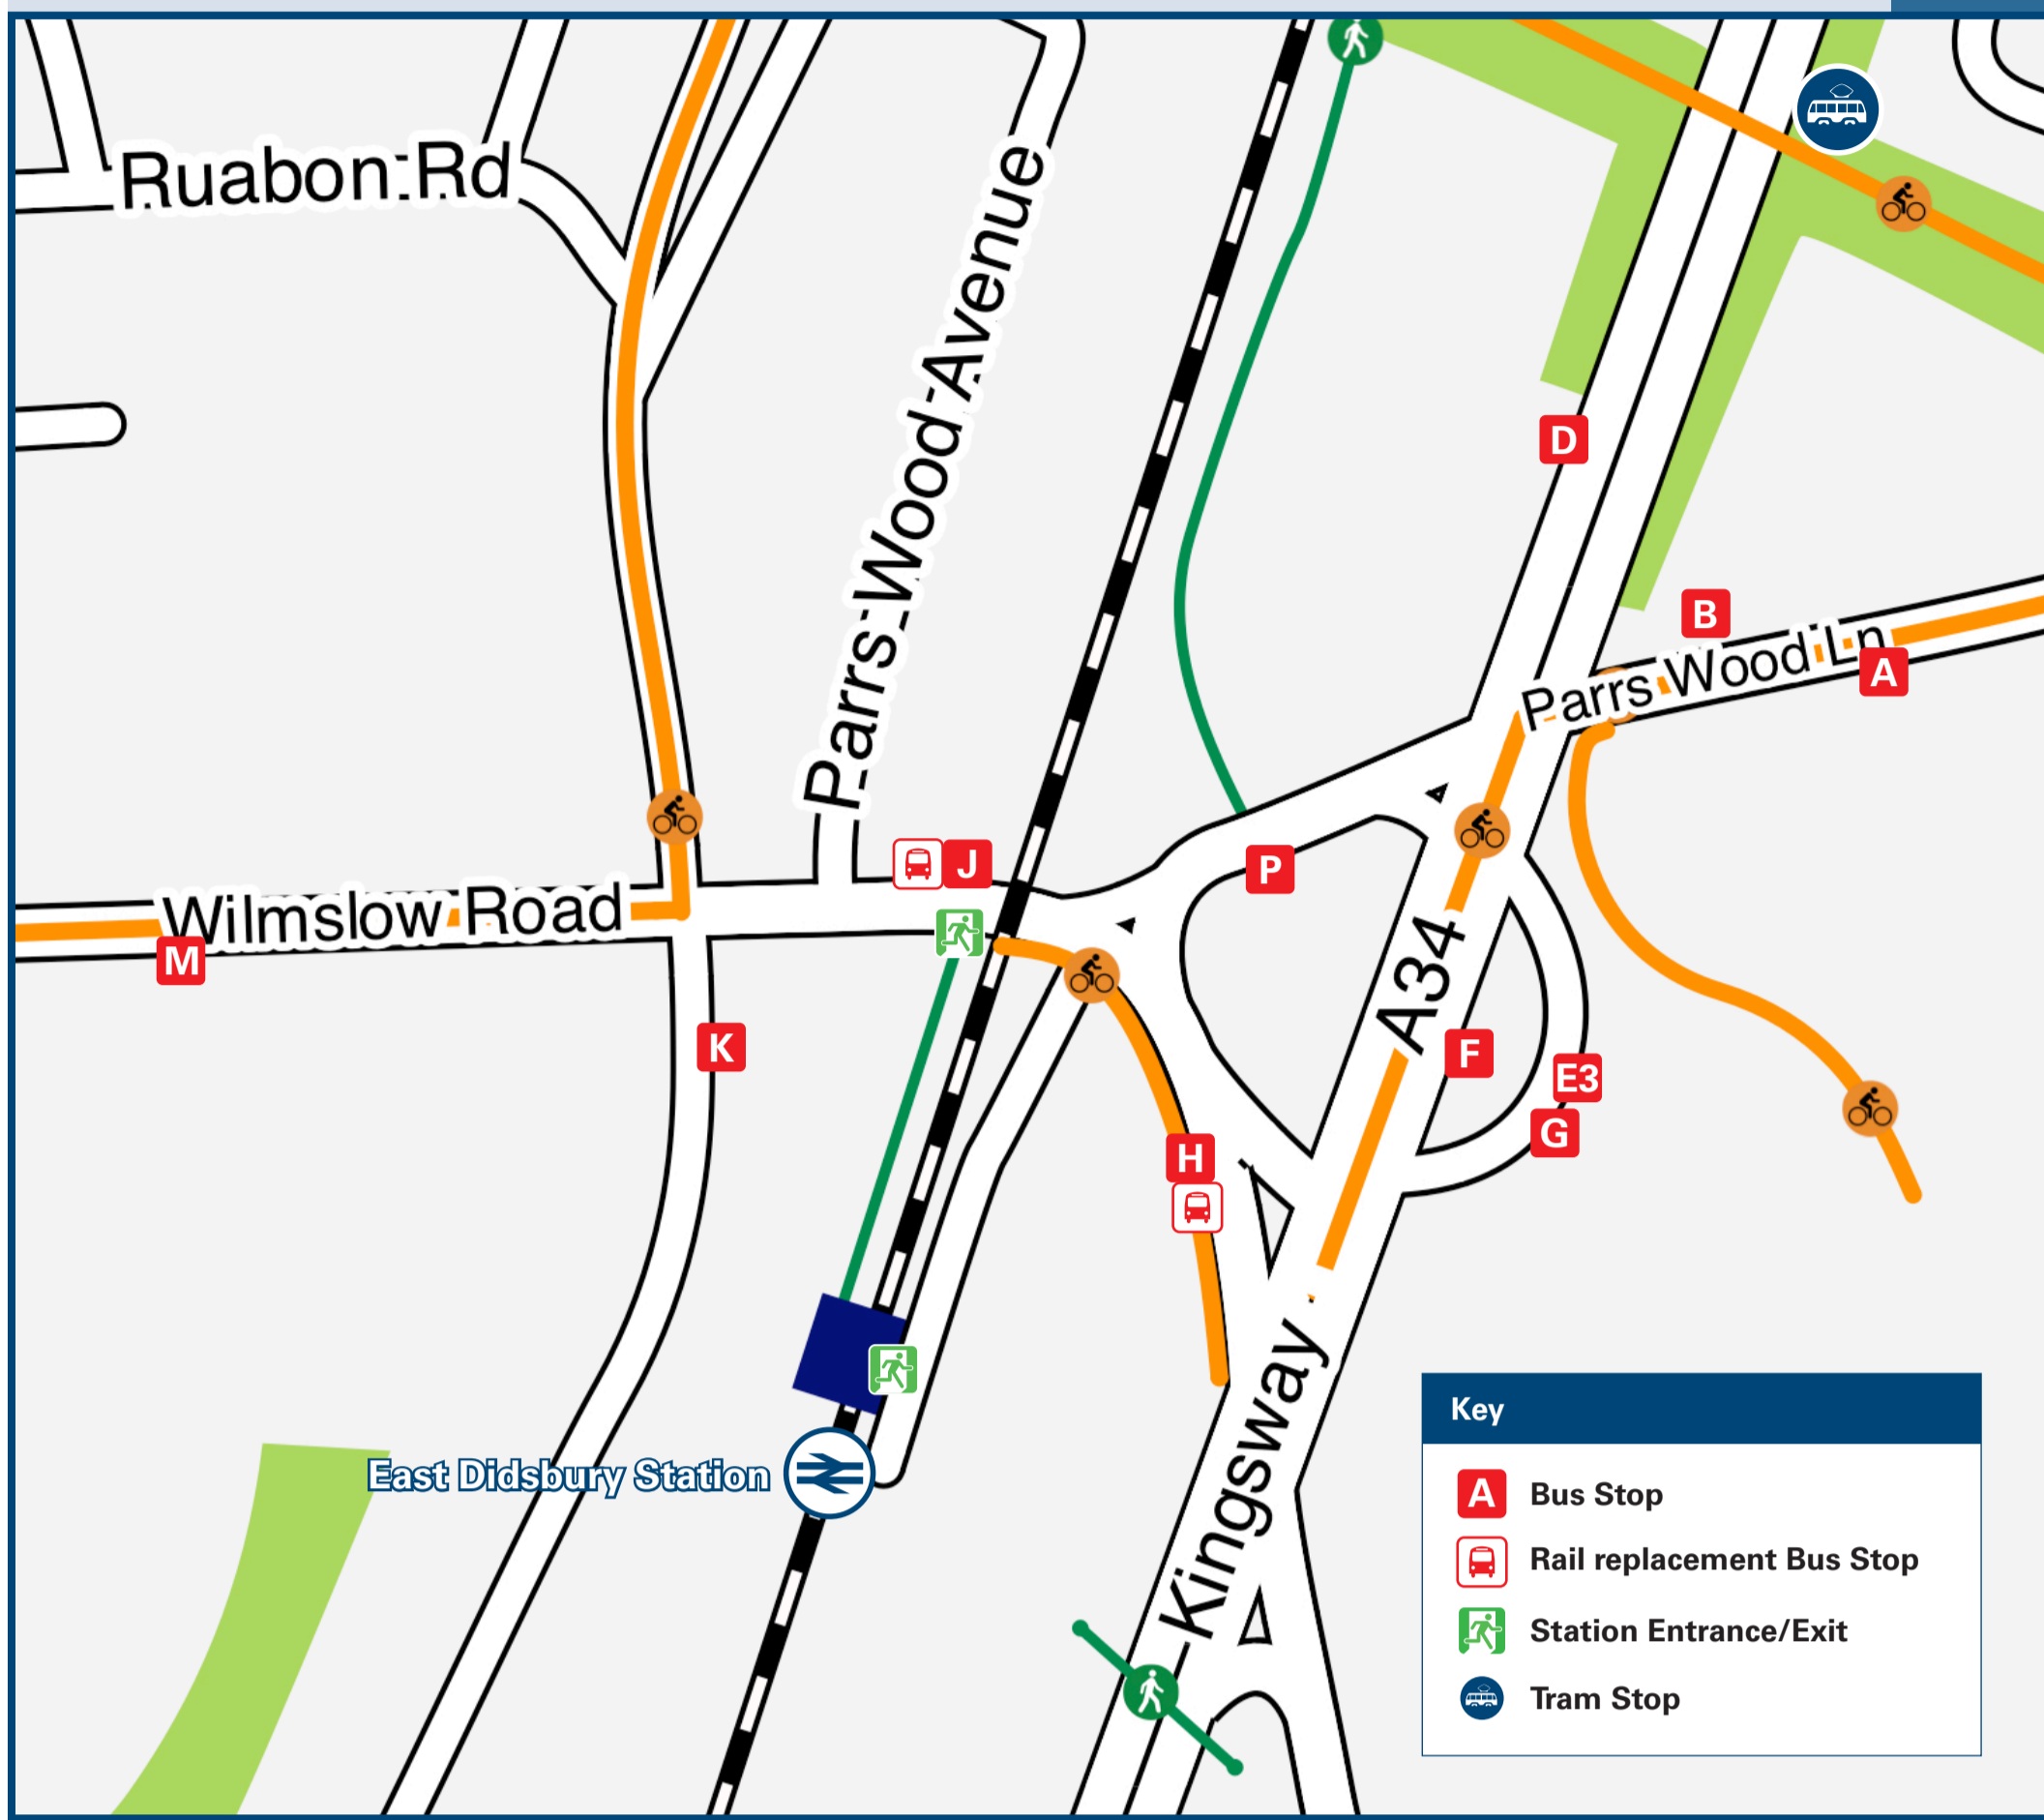

East Didsbury Station

Onward Travel Information

Buses and Trams

Rail replacement services depart from Wilmslow Road: Buses to Manchester Airport will call at the bus stop opposite the station approach on Wilmslow Road (A5145). For buses to Manchester Piccadilly use stop **H** on Wilmslow Rd opposite the cinema.