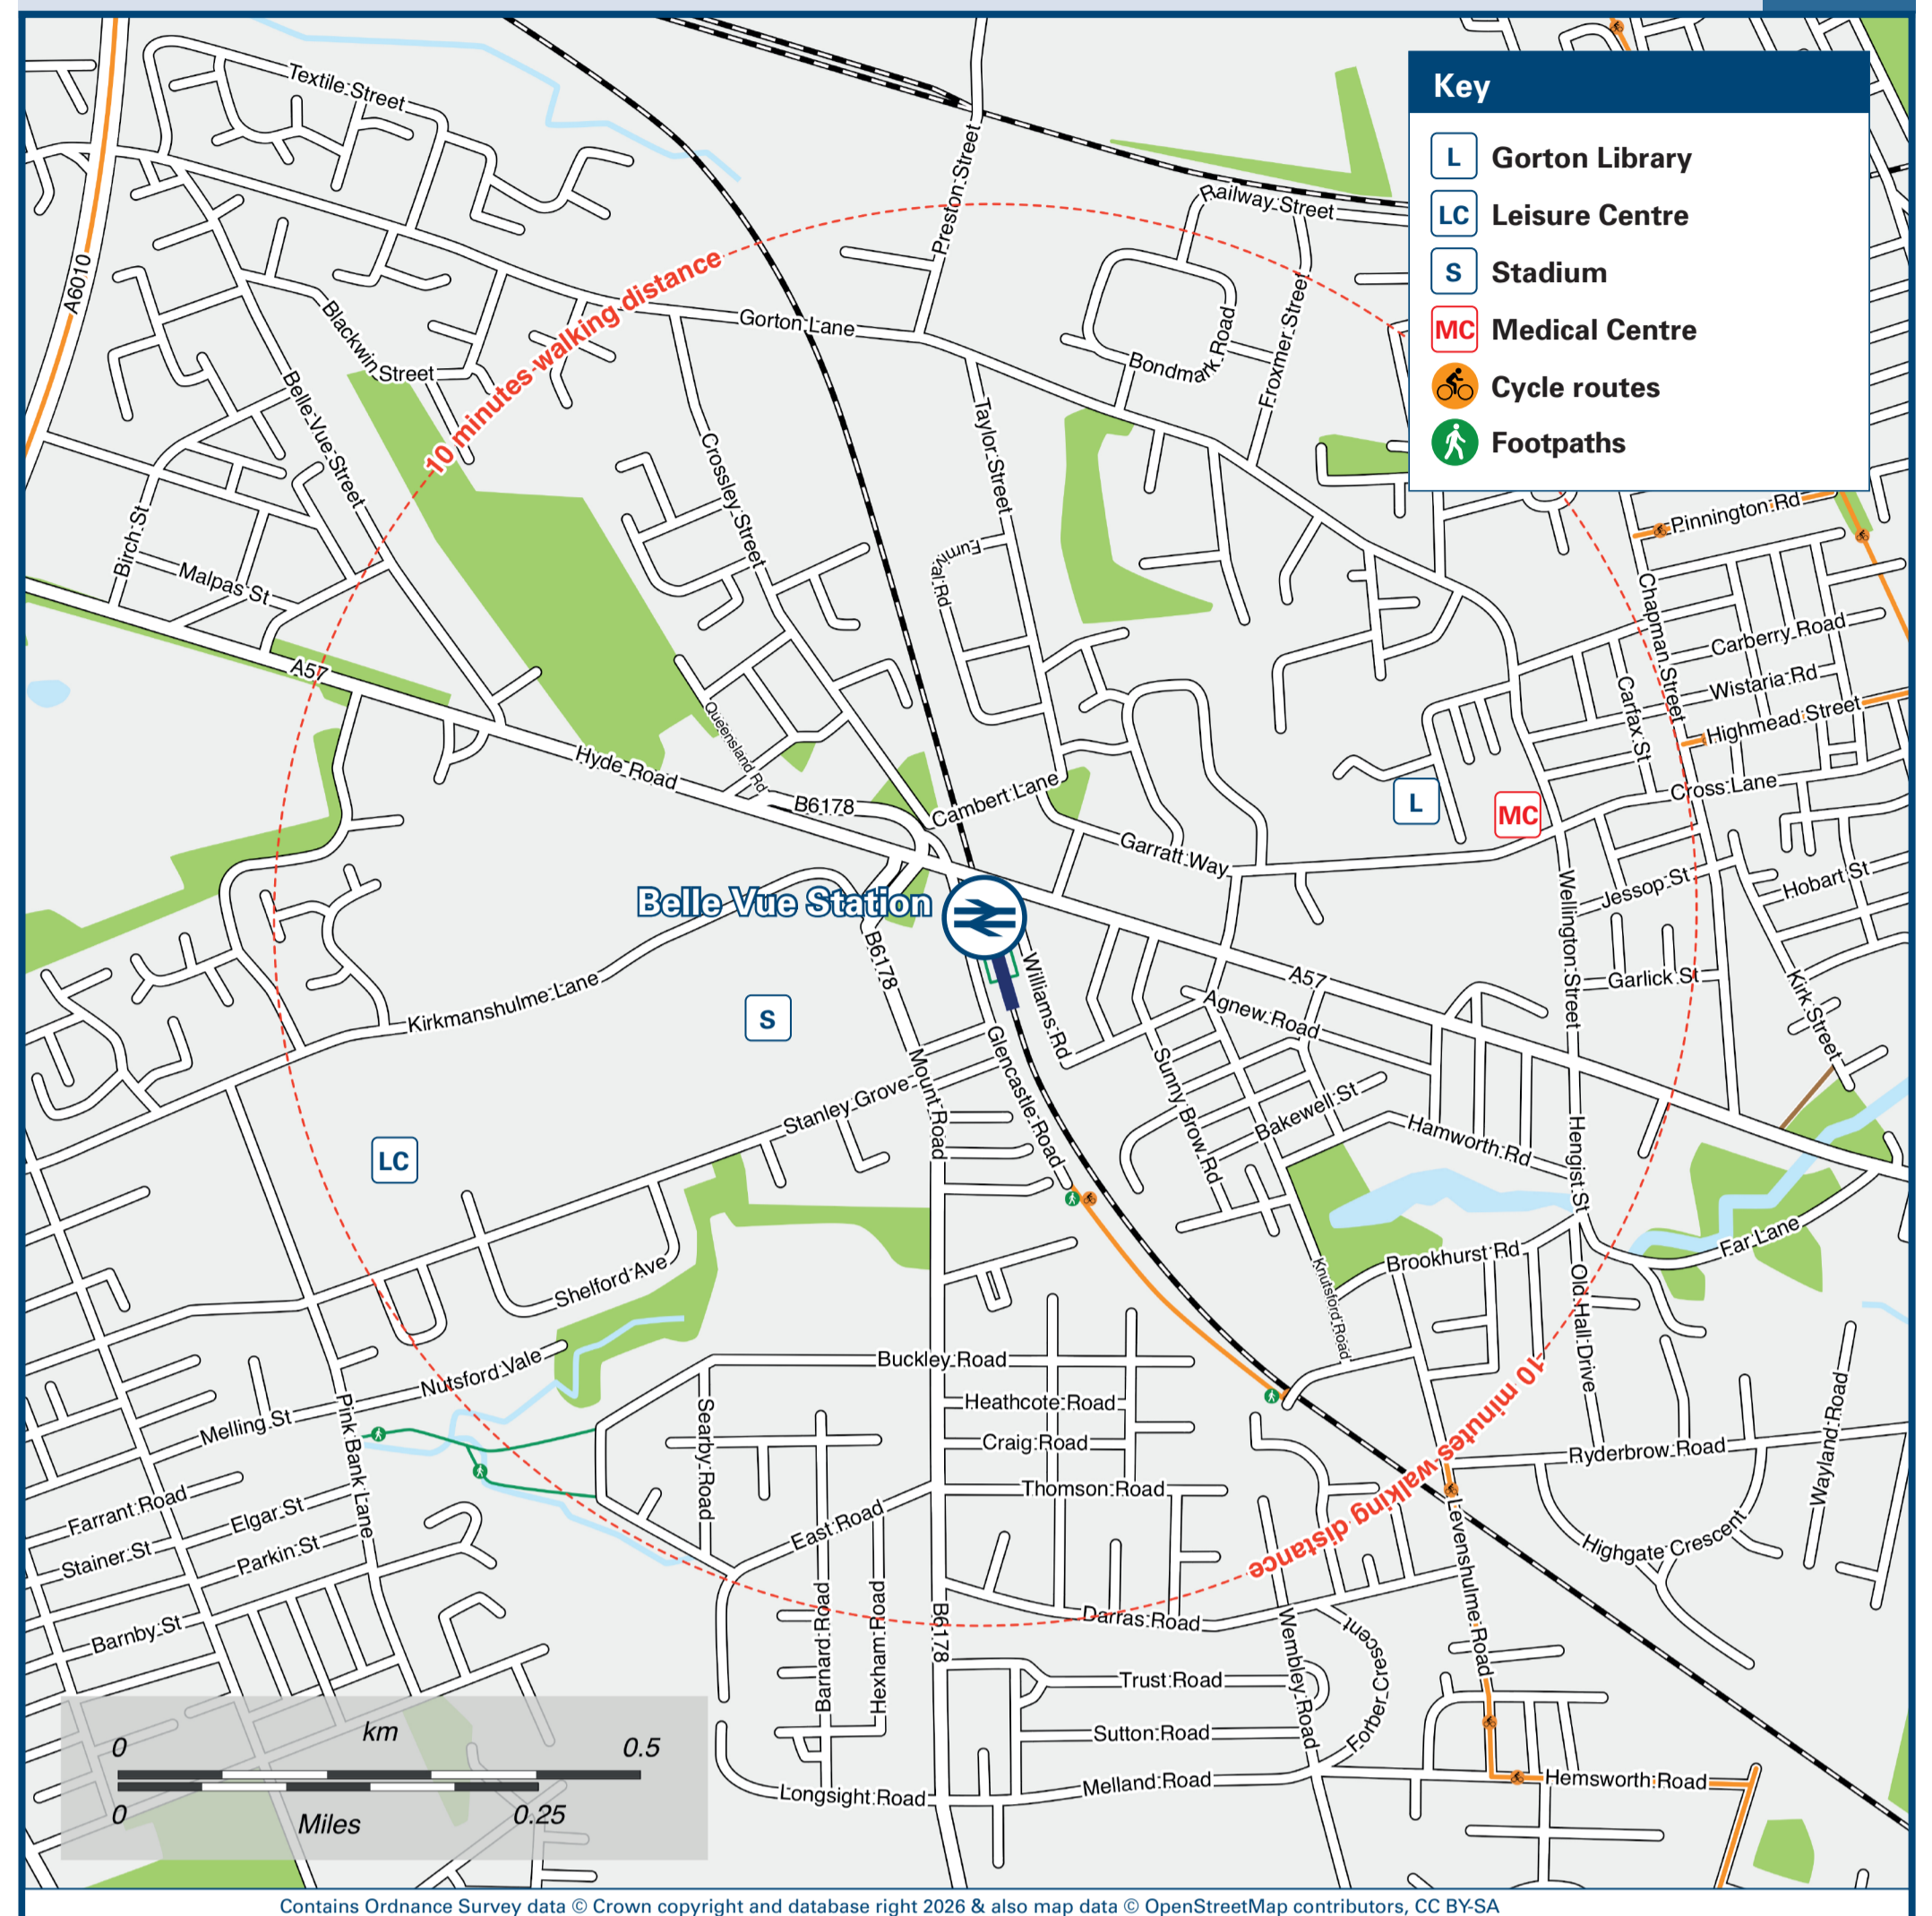

Local area map

Main destinations by bus

(Data correct at February 2026)

DESTINATION	BUS ROUTES	BUS STOP
Abbey Hey Lane	7	G
Ardwick (Hyde Road)	201, 202, 203	F
Ashton Moss	7	G
Ashton-under-Lyne	7	G
Blackley	53	C
Burnage	171, 172	J
Cheetham Hill	53	C
Chorton	150	A, B
	172#	J
Clayton	171, 172	G
Crowcroft Park (Matthews Lane)	150	A, B
	171	J
Dane Bank (Windmill Lane)	7, 205	E, J
Denton	201, 202	E, H
Didsbury Village	171	J
Droylsden	7	G
East Didsbury	171	J
Etihad Stadium (Manchester City FC)	53	C
Fallowfield	150	A, B
Gee Cross	202	E, H

DESTINATION	BUS ROUTES	BUS STOP
Godley	201	E, H
Harpurhey	53	C
Hattersley	201	E, H
Haughton Green	202	E, H
Heaton Chapel	7	E
Higher Openshaw	7, 171, 172	G
Hulme	53	A, B
Hyde (Bus Station)	201, 202	E, H
	150	A, B
Levenshulme	171, 172	J
Longsight (For Shopping Centre)	53, 150	A, B
Manchester City Centre	201, 202, 203	F
	205	G
Manchester Royal Infirmary	53	A, B
MediaCityUK	53	A, B
Miles Platting	53	C
Newton Heath	171, 172	G
North Manchester General Hospital	53	C
Old Trafford (Trafford Bar)	53	A, B
Pendleton (Salford Shopping City)	53	A, B

DESTINATION	BUS ROUTES	BUS STOP
Reddish	7, 203	E
	203	H
Rusholme	53	A, B
Salford Quays	53	A, B
Sportcity	53	C
Stockport	7, 203	E
	203	H
Stretford	150	A, B
The Trafford Centre	150	A, B
University of Manchester (Oxford Road)	53	A, B
West Didsbury	172	J
West Gorton (Hyde Road)	201, 202, 203	F

Notes

Bus route 171 operates a daytime service on Mondays to Saturdays, only. Bus routes 7, 53, 150, 172, 201, 202, 203 and 205 operate daily services, including evenings, Sundays and public holidays. For bus times and days of operation please contact Traveline on www.traveline.info or call: 0871 200 22 33 # Bus route 172 operates a Sundays and public holidays service to Chorton, only.

Taxis

Belle Vue station has no taxi rank or cab office. Advance booking is essential, please consider using the following local operators: (Inclusion of this number doesn't represent any endorsement of the taxi firm)

Radio Cars
0161 236 8033

Union Cars
0161 833 4141

Intime Taxis
0161 256 1222

Further information about all onward travel

Local Cycle Info manchester.gov.uk For more information about cycle routes.	National Cycle Info walkwheelcycletrust.org.uk	Bus Times See timetable displays at bus stops. www.traveline.info 0871 200 22 33 call cost 12p per minute plus your phone company's access charge	PlusBus plusbus.info PlusBus is a discount price 'bus pass' that you buy with your train ticket. It gives you unlimited bus travel around your chosen town, on participating buses. Visit www.plusbus.info

National Rail Enquiries