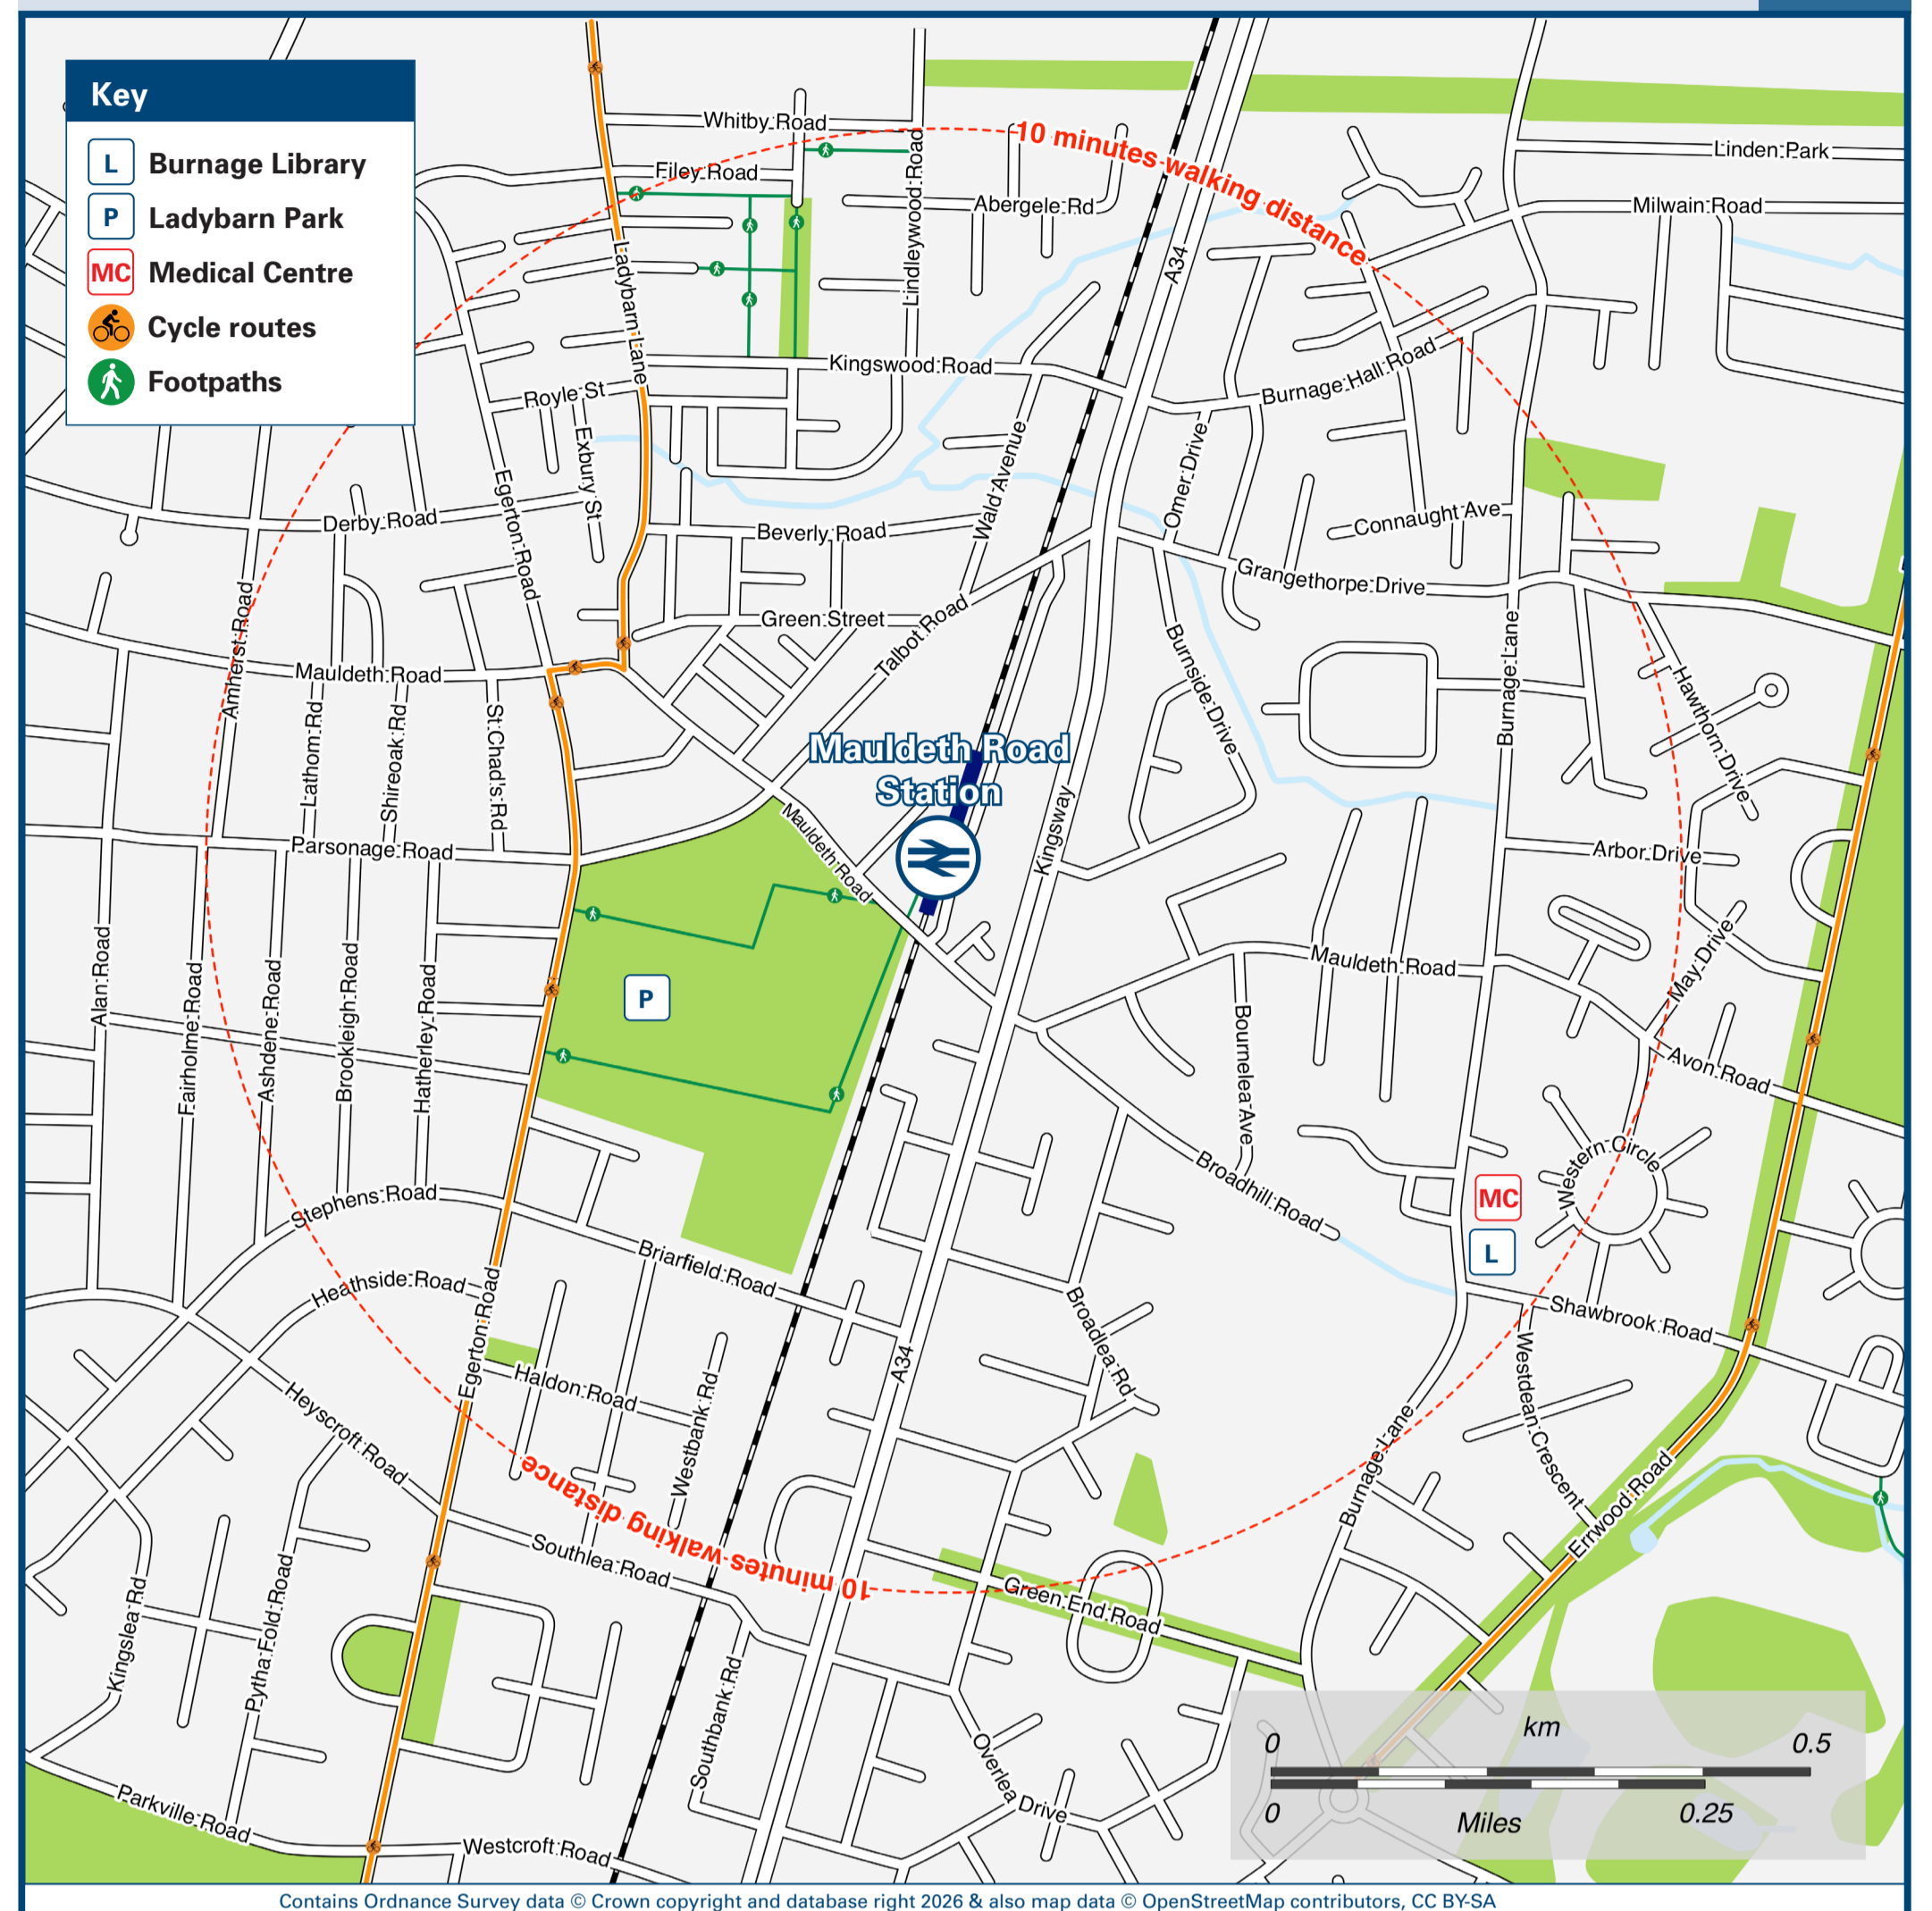

Local area map

Main destinations by bus

(Data correct at February 2026)

DESTINATION	BUS ROUTES	BUS STOP	DESTINATION	BUS ROUTES	BUS STOP	DESTINATION	BUS ROUTES	BUS STOP
Birchfields (for Fallowfield Retail Park)	50	C	Green End (Burnage Lane)	25	A	Salford Crescent Station	50	C
	171*	F	Ladybarn Village (Shops)	5 minutes walk from this station		Salford Quays	50	C
Burnage (Kingsway)	50	D	Levenshulme Station	171*	F	Stockport Interchange	25	A
Burnage (Parrs Wood Road)	171*	E	Manchester City Centre #	50	C	Stretford	25	B
Chorlton	25	B	Manchester Royal Infirmary	50	C	The Trafford Centre	25	B
Clayton	171*	F	MediaCityUK	50	C	University of Manchester	50	C
Crowcroft Park	171*	F	Newton Heath	171*	F	University of Salford	50	C
Davyhulme	25	B	Openshaw	171*	F			
East Didsbury (Parrs Wood) ●	50	D	Pendleton (Salford Shopping Centre)	50	C			
	171*	E	Ryder Brow	171*	F			
Fallowfield (Owens Park)	171*	F	Rusholme (Birchfields Park)	50	C			
Gorton	171*	F	Salford Central Station	50	C			

Notes

Bus routes 25 and 50 operate daily services, including Sundays and public holidays.

For bus times and days of operation please contact TraveLine on www.traveline.info or call: 0871 200 22 33

● Direct trains operate to this destination from this station.

Manchester City Centre, Princess Street for St Peter's Square tram stop.

* Bus route 171 operates a daytime service on Mondays to Saturdays, only. No evenings or Sundays service.

Taxis

Mauldeth Road station has no taxi rank or cab office. Advance booking is essential, please consider using the following local operators: (Inclusion of this number doesn't represent any endorsement of the taxi firm)

Kingsway Cars
0161 442 0642

Intime Taxis
0161 256 1222

Club Cars
0161 443 3333

Further information about all onward travel

Local Cycle Info manchester.gov.uk For more information about cycle routes.	National Cycle Info walkwheelcycletrust.org.uk	Bus Times See timetable displays at bus stops. www.traveline.info 0871 200 22 33 call cost 13p per minute plus your phone company's access charge	PlusBus plusbus.info PlusBus is a discount price 'bus pass' that you buy with your train ticket. It gives you unlimited bus travel around your chosen town, on participating buses. Visit www.plusbus.info

National Rail Enquiries

Online nationalrail.co.uk	NRE App Free National Rail Enquiries app for iOS and Android	Social Media facebook.com/nationalrailenq @nationalrailenq	Alert Me You can sign up to Alert Me messages on the National Rail Enquiries website where you can receive train and platform notifications directly to your smart phone. nationalrail.co.uk/alertme	Contact Centre 03457 48 49 50 Calls cost no more than calls to geographic numbers (01 or 02) and may be recorded.	PlusBike nationalrail.co.uk/plusbike For more information.